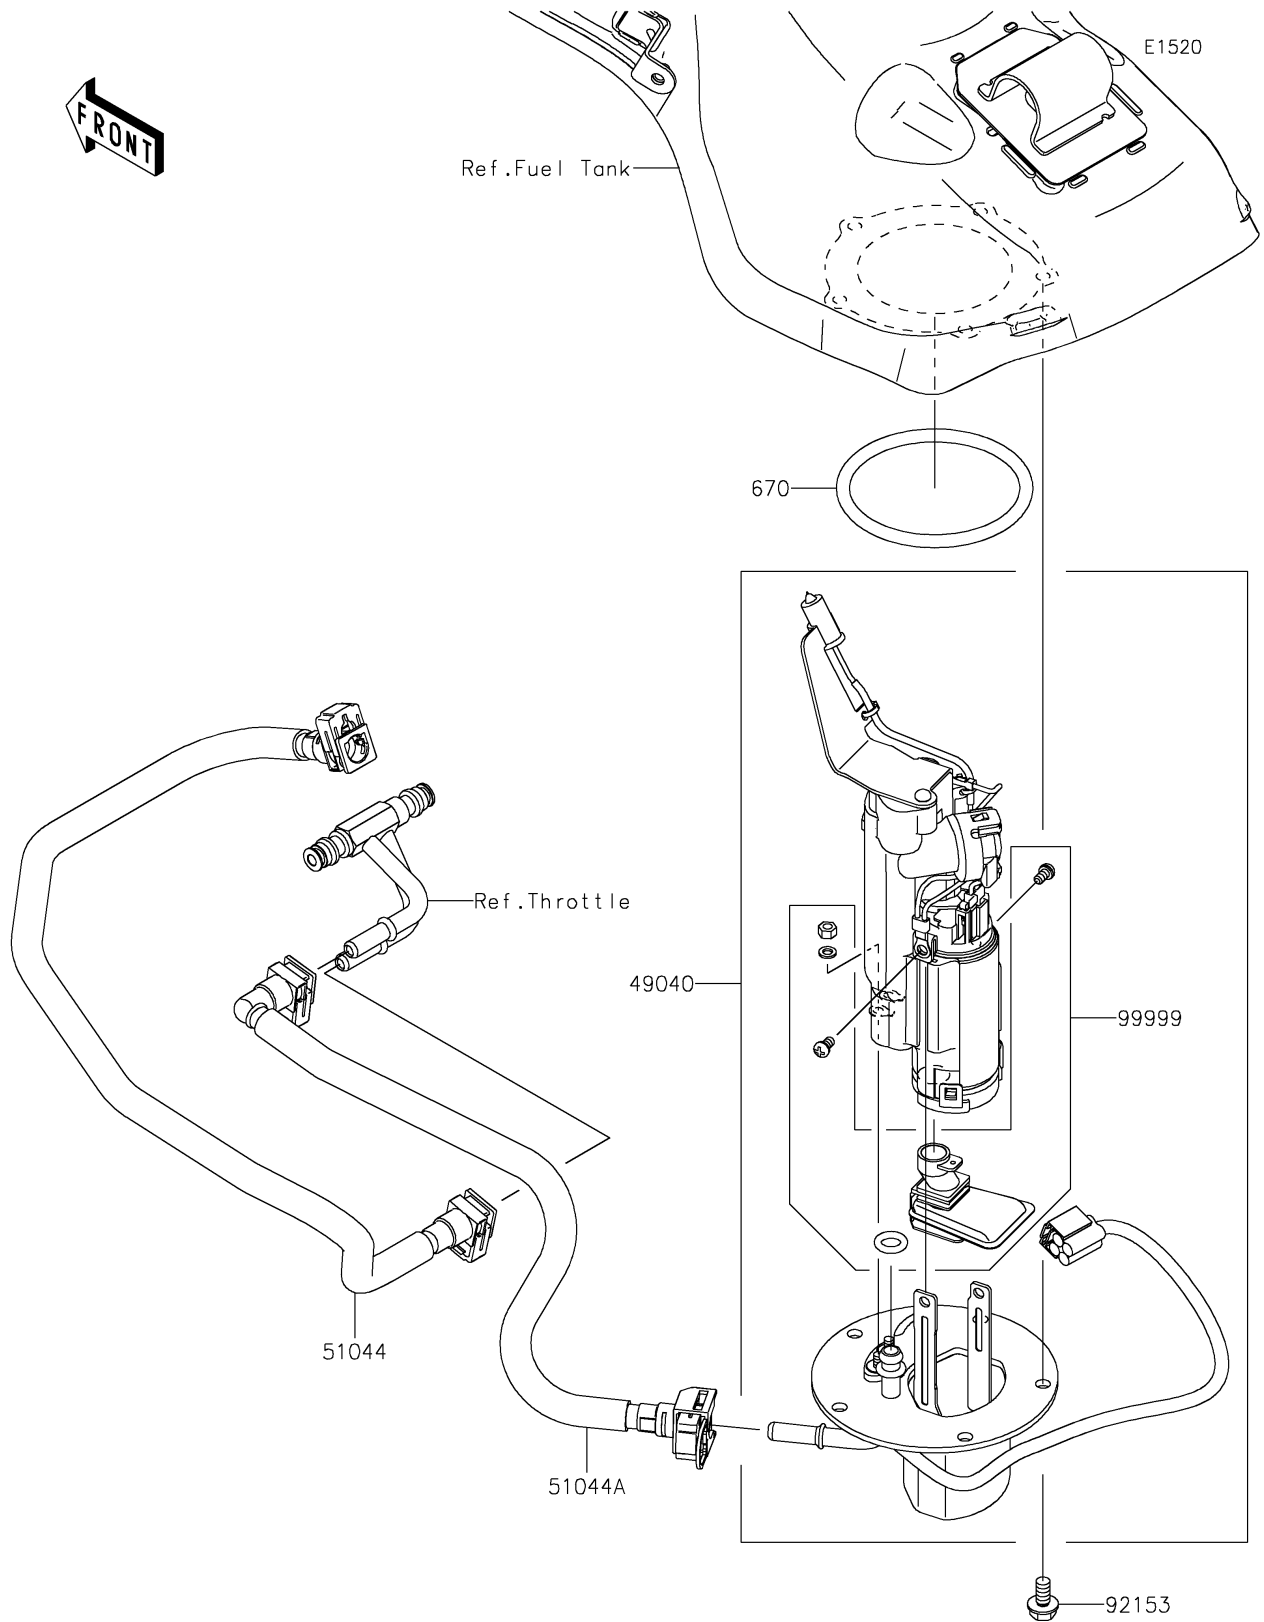

2026 Ninja H2 ABS

PARTS DIAGRAM

Fuel Pump

2026 Ninja H2 ABS

PARTS LIST

Fuel Pump

ITEM NAME	PART NUMBER	QUANTITY
PUMP-FUEL (Ref # 49040)	49040-0785	1
TUBE-ASSY (Ref # 51044)	51044-0860	1
TUBE-ASSY (Ref # 51044A)	51044-0861	1
BOLT,FLANGED,6X12 (Ref # 92153)	92153-1283	5
KIT,FUEL FILTER (Ref # 99999)	99999-0520	1
O RING (Ref # 670)	670E5075	1