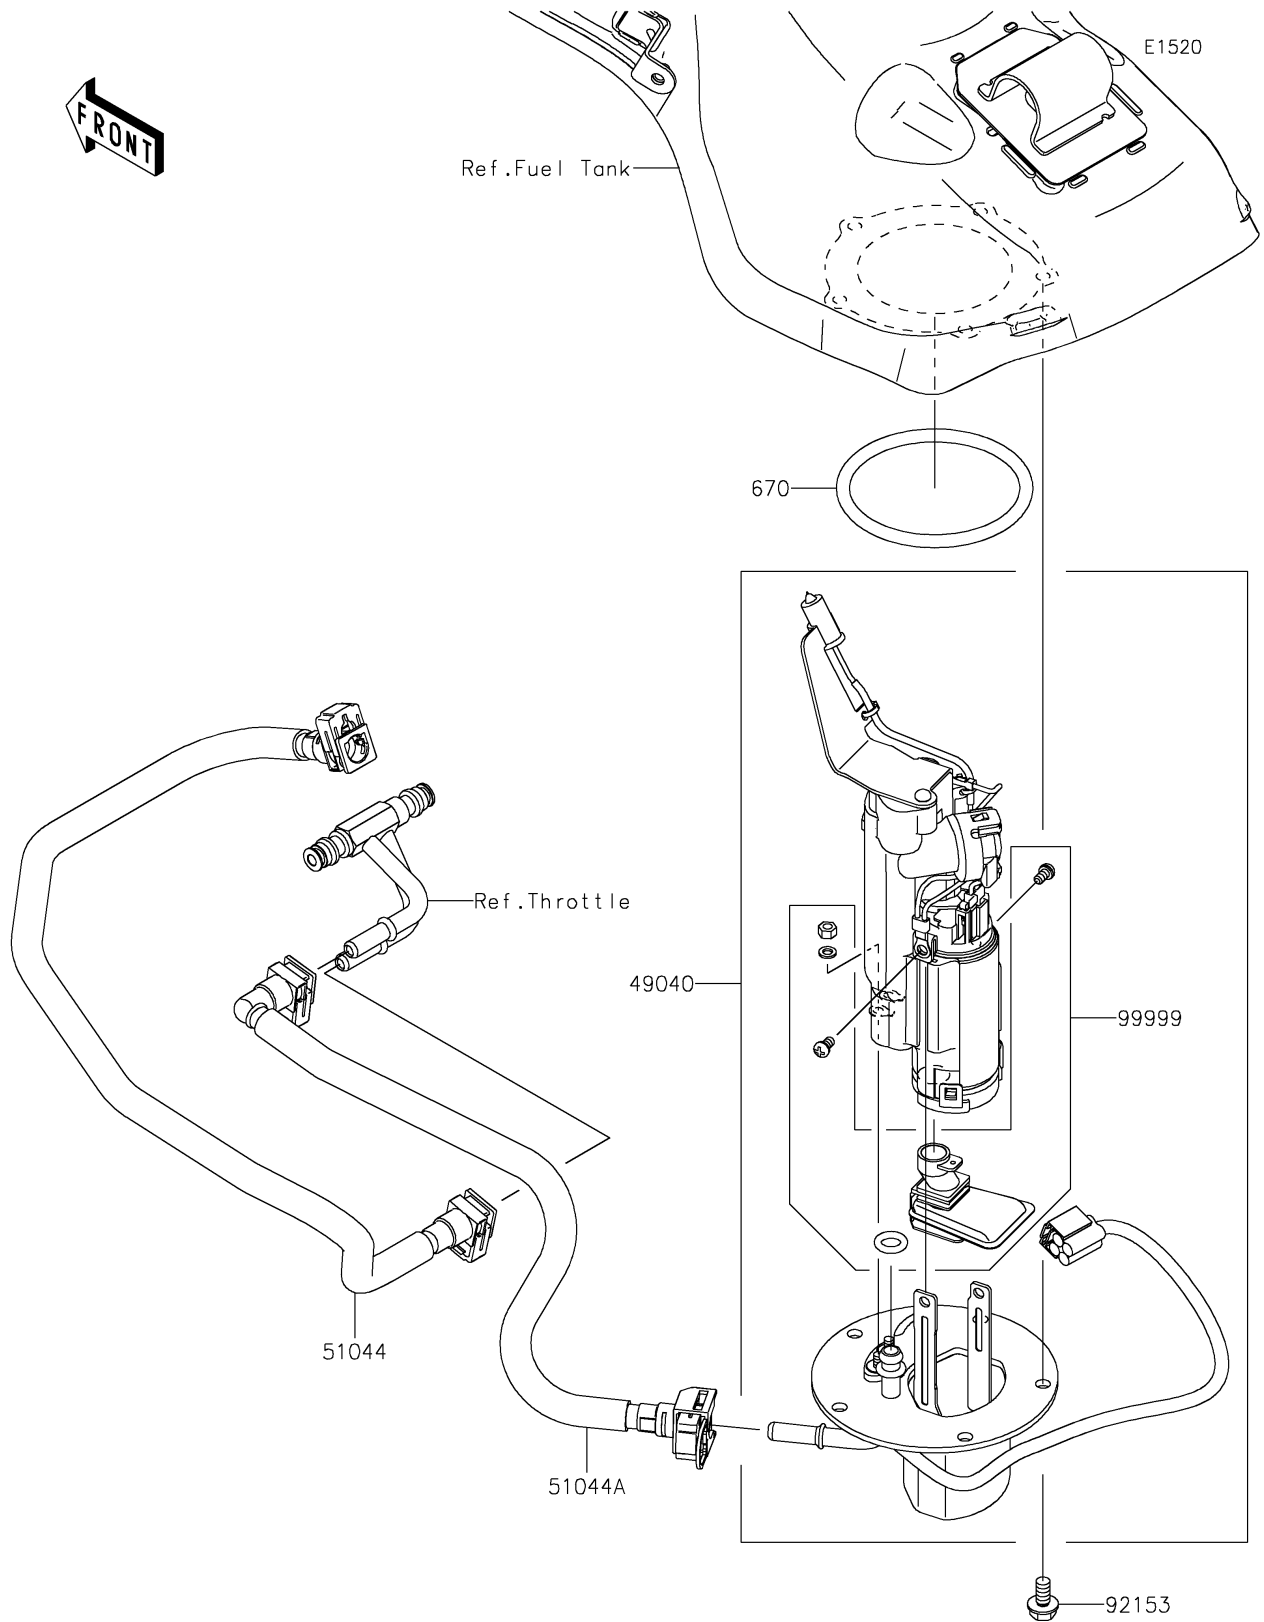

2026 NINJA H2[®] ABS

PARTS DIAGRAM

Fuel Pump

2026 NINJA H2[®] ABS

PARTS LIST

Fuel Pump

ITEM NAME	PART NUMBER	QUANTITY
PUMP-FUEL (Ref # 49040)	49040-0785	1
TUBE-ASSY (Ref # 51044)	51044-0860	1
TUBE-ASSY (Ref # 51044A)	51044-0861	1
BOLT,FLANGED,6X12 (Ref # 92153)	92153-1283	5
KIT,FUEL FILTER (Ref # 99999)	99999-0520	1
O RING (Ref # 670)	670E5075	1