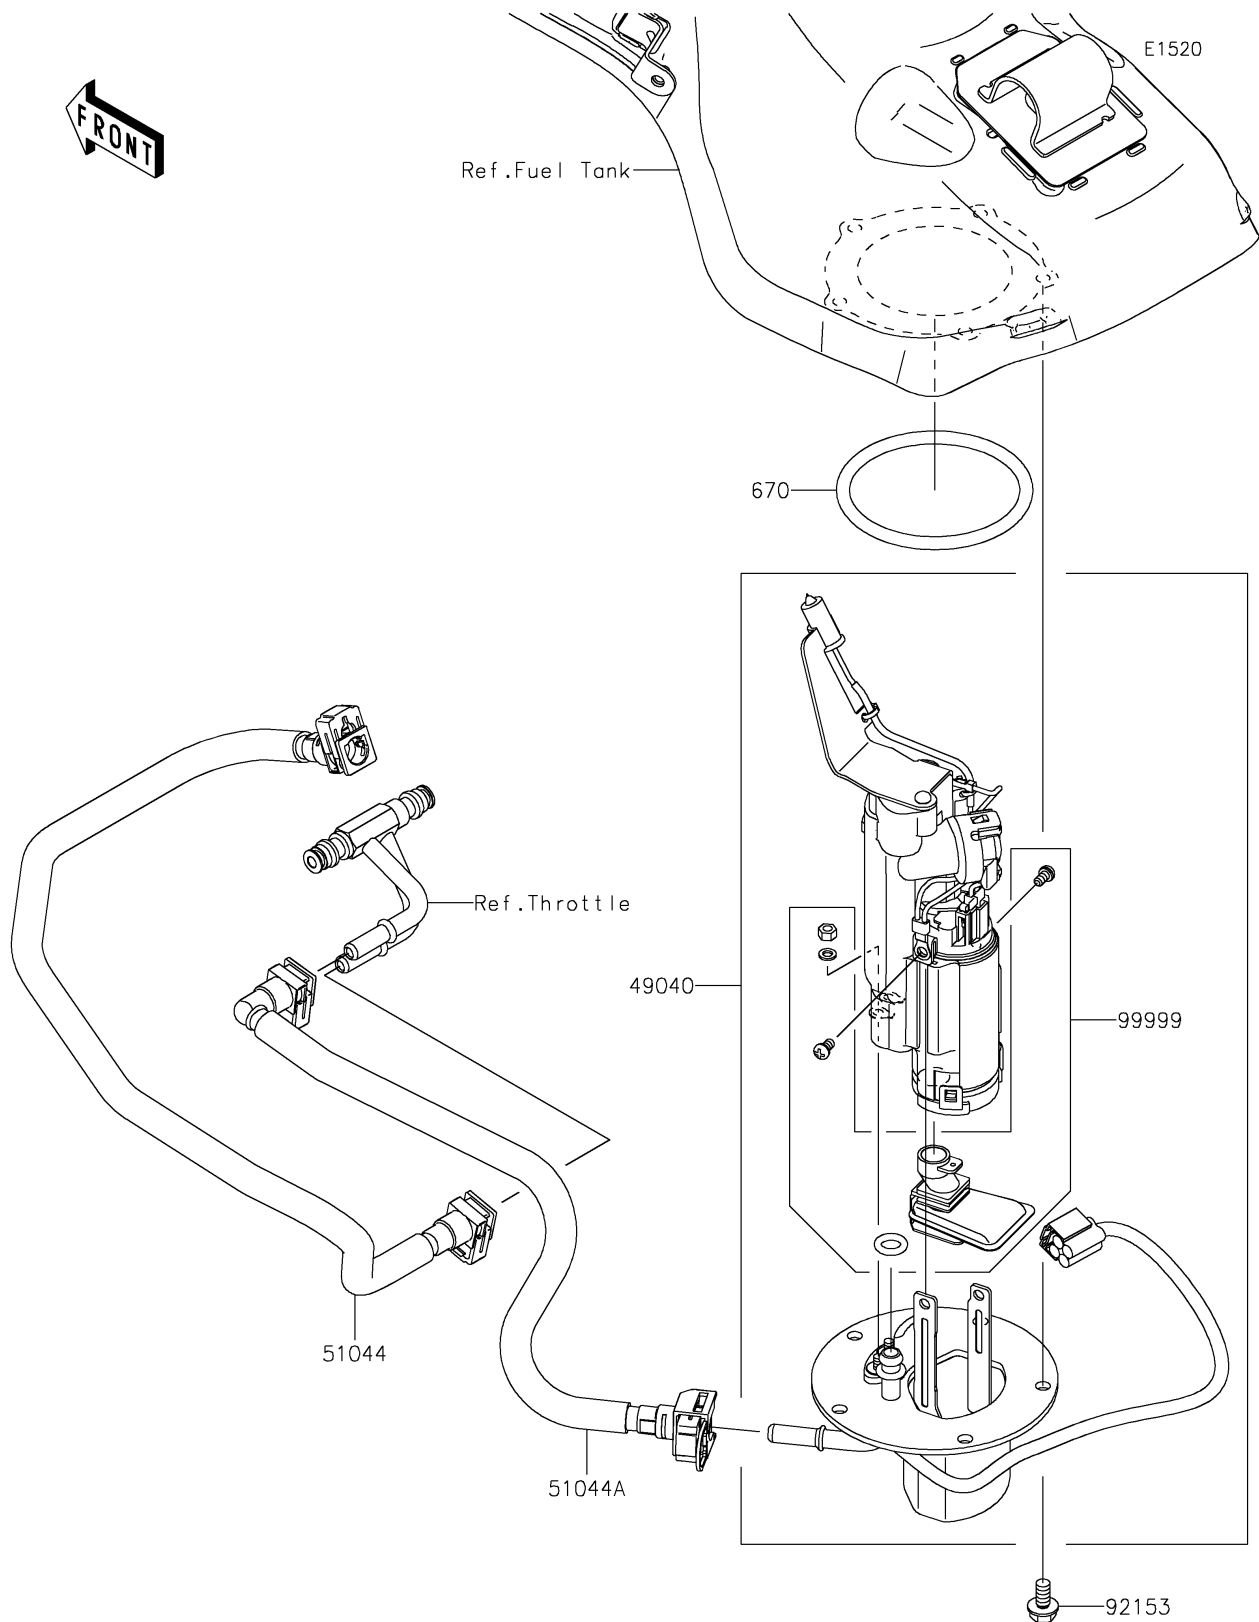

2026 Ninja H2 Carbon ABS

PARTS DIAGRAM

Fuel Pump

2026 Ninja H2 Carbon ABS

PARTS LIST

Fuel Pump

ITEM NAME	PART NUMBER	QUANTITY
PUMP-FUEL (Ref # 49040)	49040-0785	1
TUBE-ASSY (Ref # 51044)	51044-0860	1
TUBE-ASSY (Ref # 51044A)	51044-0861	1
BOLT,FLANGED,6X12 (Ref # 92153)	92153-1283	5
KIT,FUEL FILTER (Ref # 99999)	99999-0520	1
O RING (Ref # 670)	670E5075	1