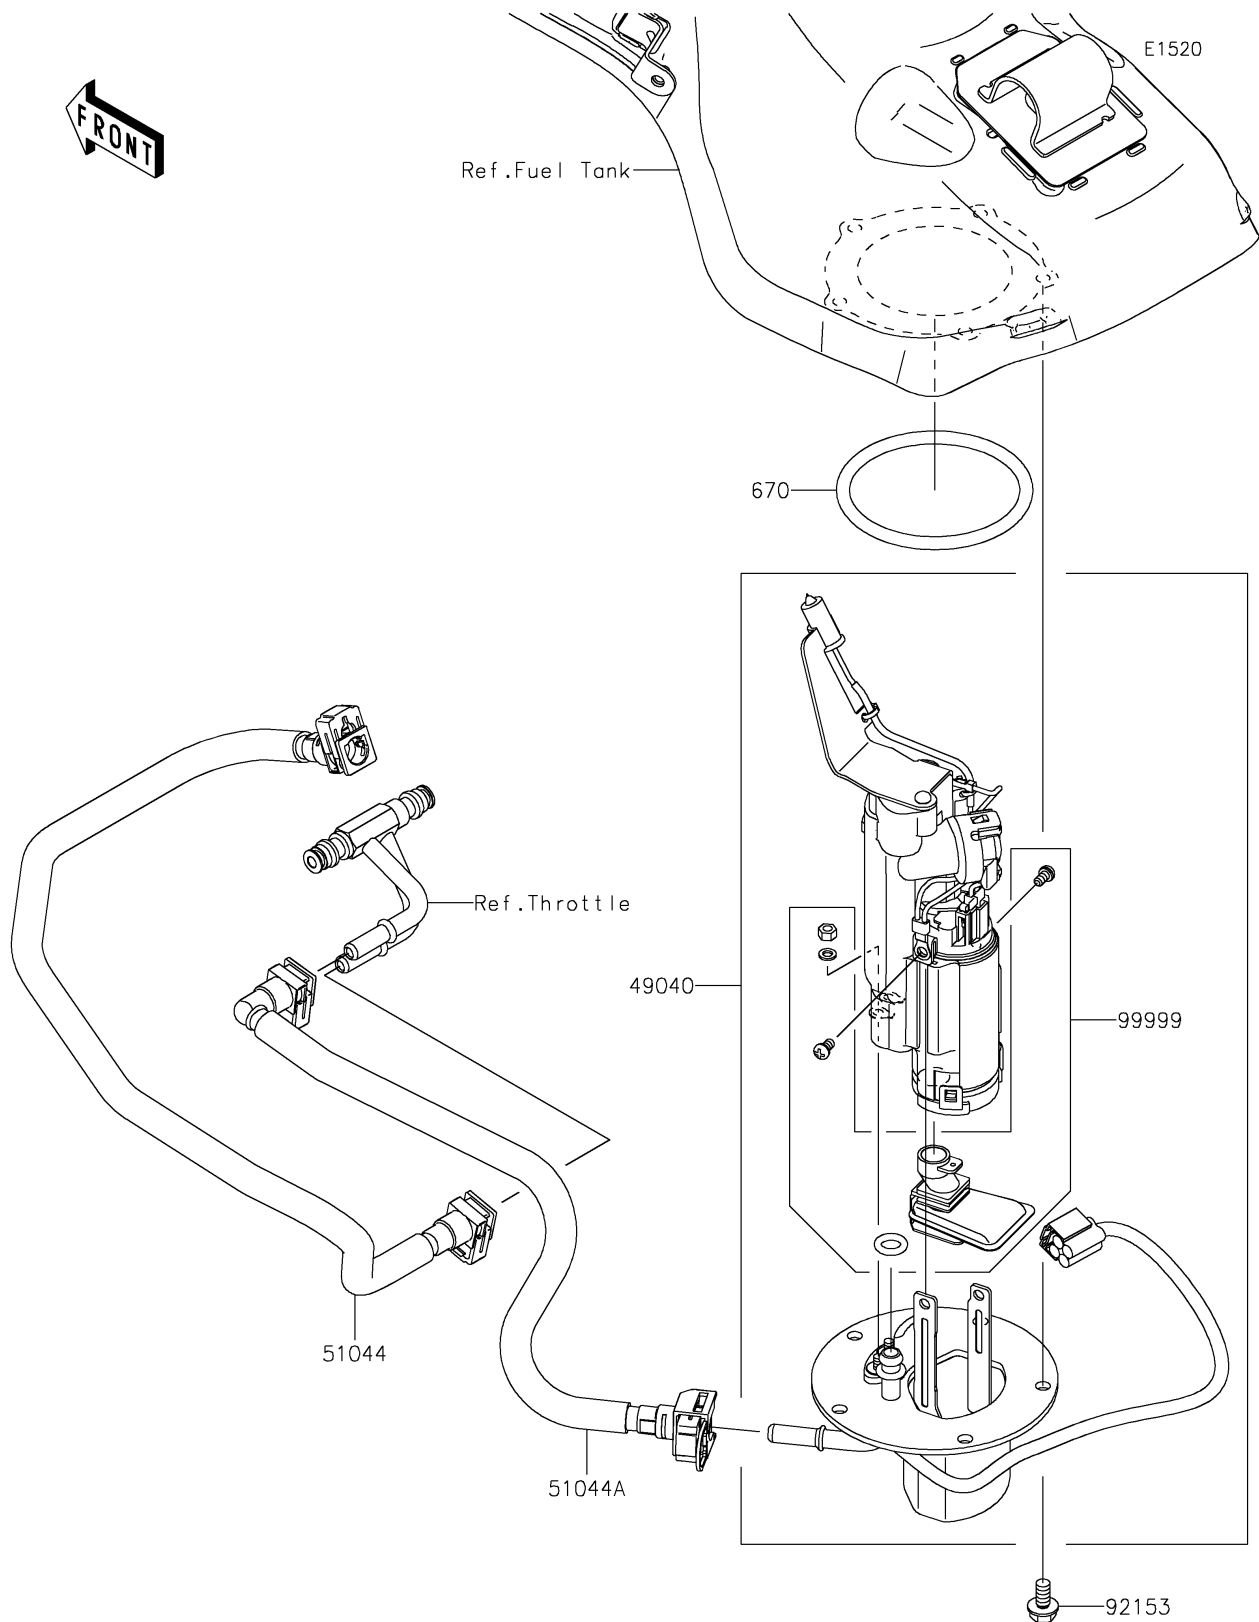

2026 NINJA H2[®] CARBON ABS

PARTS DIAGRAM

Fuel Pump

2026 NINJA H2[®] CARBON ABS

PARTS LIST

Fuel Pump

ITEM NAME	PART NUMBER	QUANTITY
PUMP-FUEL (Ref # 49040)	49040-0785	1
TUBE-ASSY (Ref # 51044)	51044-0860	1
TUBE-ASSY (Ref # 51044A)	51044-0861	1
BOLT,FLANGED,6X12 (Ref # 92153)	92153-1283	5
KIT,FUEL FILTER (Ref # 99999)	99999-0520	1
O RING (Ref # 670)	670E5075	1