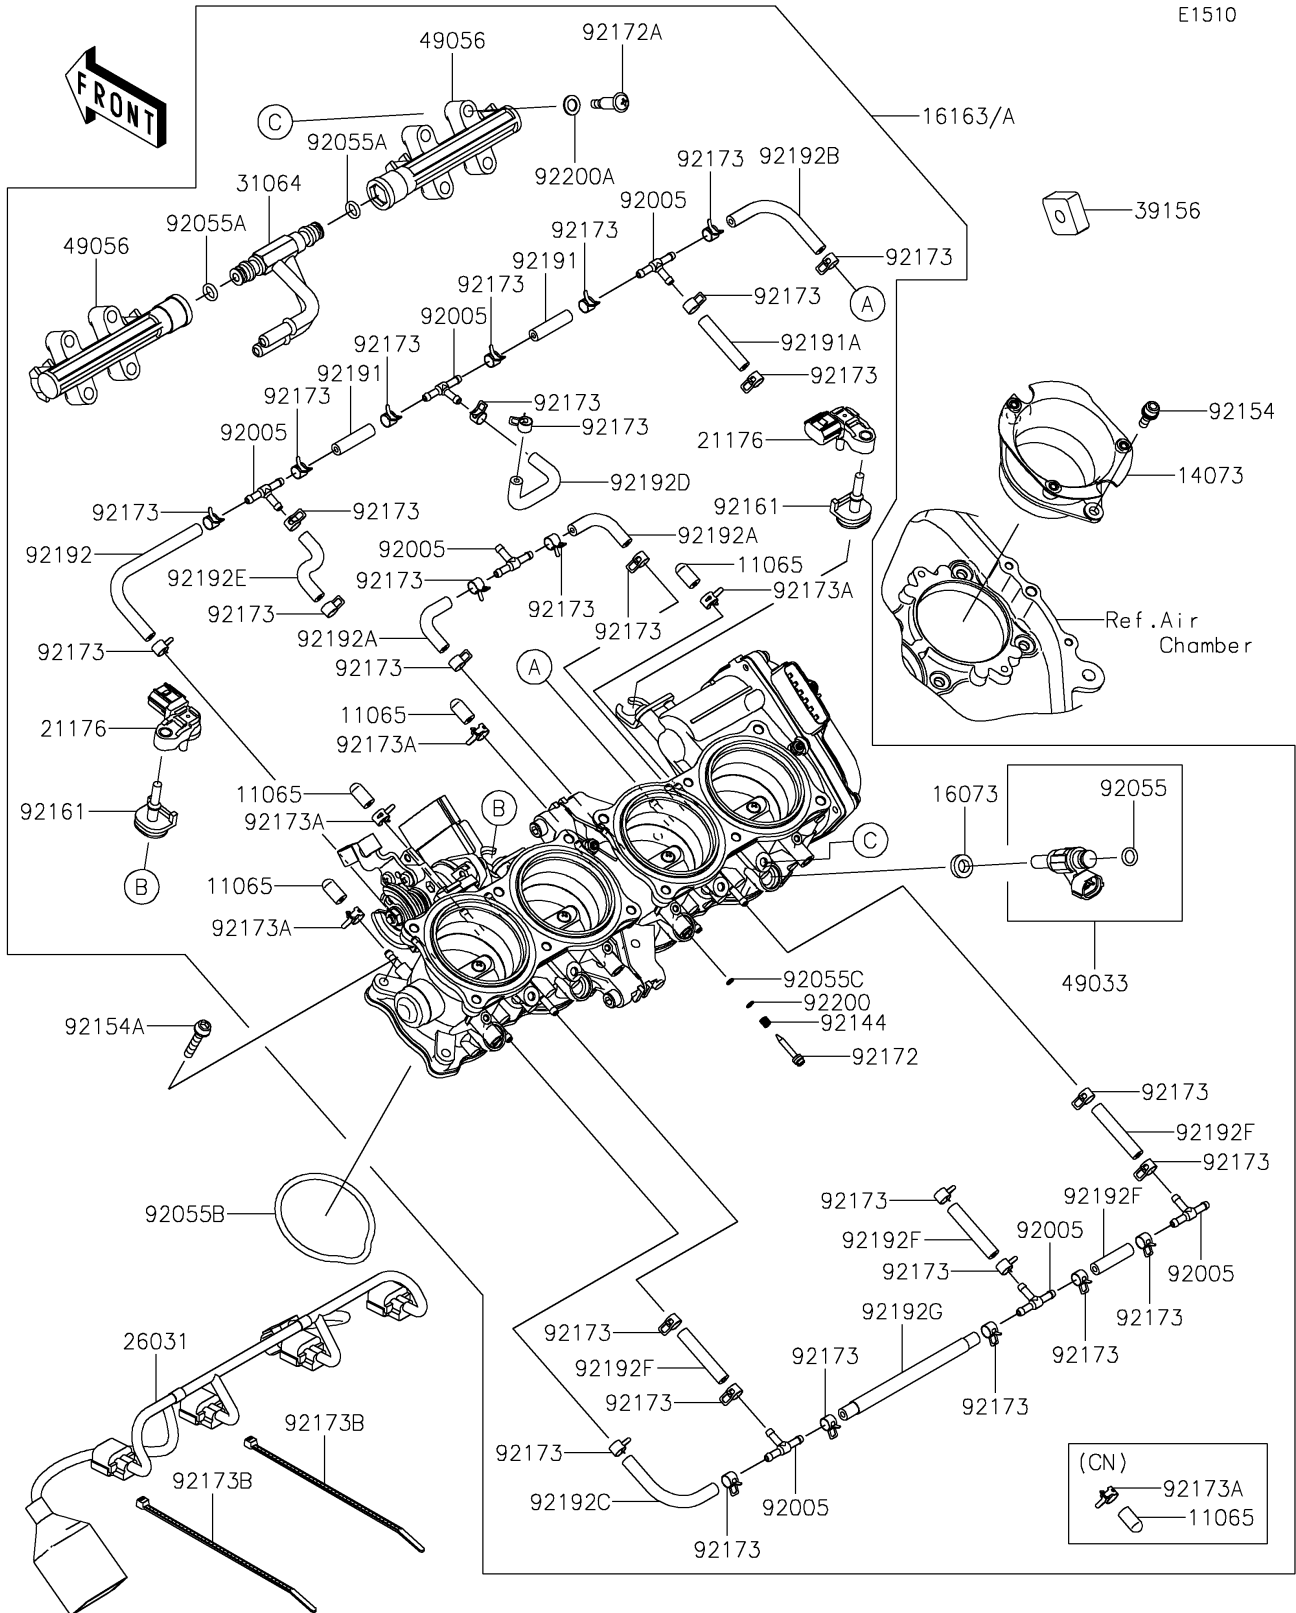

2026 Ninja H2 Carbon ABS

PARTS DIAGRAM

Throttle

E1510

2026 Ninja H2 Carbon ABS

PARTS LIST

Throttle

ITEM NAME	PART NUMBER	QUANTITY
CAP (Ref # 11065)	11065-0904	4
DUCT,AIR FANNEL (Ref # 14073)	14073-0804	4
INSULATOR (Ref # 16073)	16073-0825	4
THROTTLE-ASSY (Ref # 16163)	16163-0980	1
THROTTLE-ASSY (Ref # 16163A)	16163-0989	1
SENSOR,BOOST (Ref # 21176)	21176-3777	2
HARNESS (Ref # 26031)	26031-1782	1
PIPE-COMP (Ref # 31064)	31064-0674	1
PAD (Ref # 39156)	39156-2822	1
NOZZLE-INJECTION (Ref # 49033)	49033-0564	4
PIPE-INJECTION (Ref # 49056)	49056-0037	2
FITTING (Ref # 92005)	92005-1380	7
RING-O,INJECTION NOZZLE (Ref # 92055)	92055-0124	4
RING-O (Ref # 92055A)	92055-0761	2
RING-O (Ref # 92055B)	92055-0817	4
RING-O (Ref # 92055C)	92055-0840	4
SPRING (Ref # 92144)	92144-1674	4
BOLT,SOCKET,5X16 (Ref # 92154)	92154-1568	8
BOLT,SOCKET,5X28 (Ref # 92154A)	92154-3882	7
DAMPER (Ref # 92161)	92161-0673	2
SCREW (Ref # 92172)	92172-0156	4
SCREW,PIPE INJECTION (Ref # 92172A)	92172-0828	4
CLAMP (Ref # 92173)	92173-1420	30
CLAMP (Ref # 92173A)	92173-1421	4
CLAMP (Ref # 92173B)	92173-1470	2
TUBE,3.2X7.4X30 (Ref # 92191)	92191-1550	2
TUBE,3.2X7.4X40 (Ref # 92191A)	92191-1551	1
TUBE,3.2X7.4X115 (Ref # 92192)	92192-0131	1
TUBE,3.2X7.4X45 (Ref # 92192A)	92192-1445	2

2026 Ninja H2 Carbon ABS

PARTS LIST

Throttle

ITEM NAME	PART NUMBER	QUANTITY
TUBE,3.2X7.4X75 (Ref # 92192B)	92192-1446	1
TUBE,3.5X7.5X70 (Ref # 92192C)	92192-1447	1
TUBE (Ref # 92192D)	92192-1492	1
TUBE (Ref # 92192E)	92192-1493	1
TUBE,3.5X7.5X40 (Ref # 92192F)	92192-1494	4
TUBE,3.5X7.5X115 (Ref # 92192G)	92192-1495	1
WASHER,PILOT AIR SCREW (Ref # 92200)	92200-1564	4
WASHER (Ref # 92200A)	92200-3807	4
CAP (Ref # 11065)	11065-0904	8
FITTING (Ref # 92005)	92005-1380	4
CLAMP (Ref # 92173)	92173-1420	18
CLAMP (Ref # 92173A)	92173-1421	8