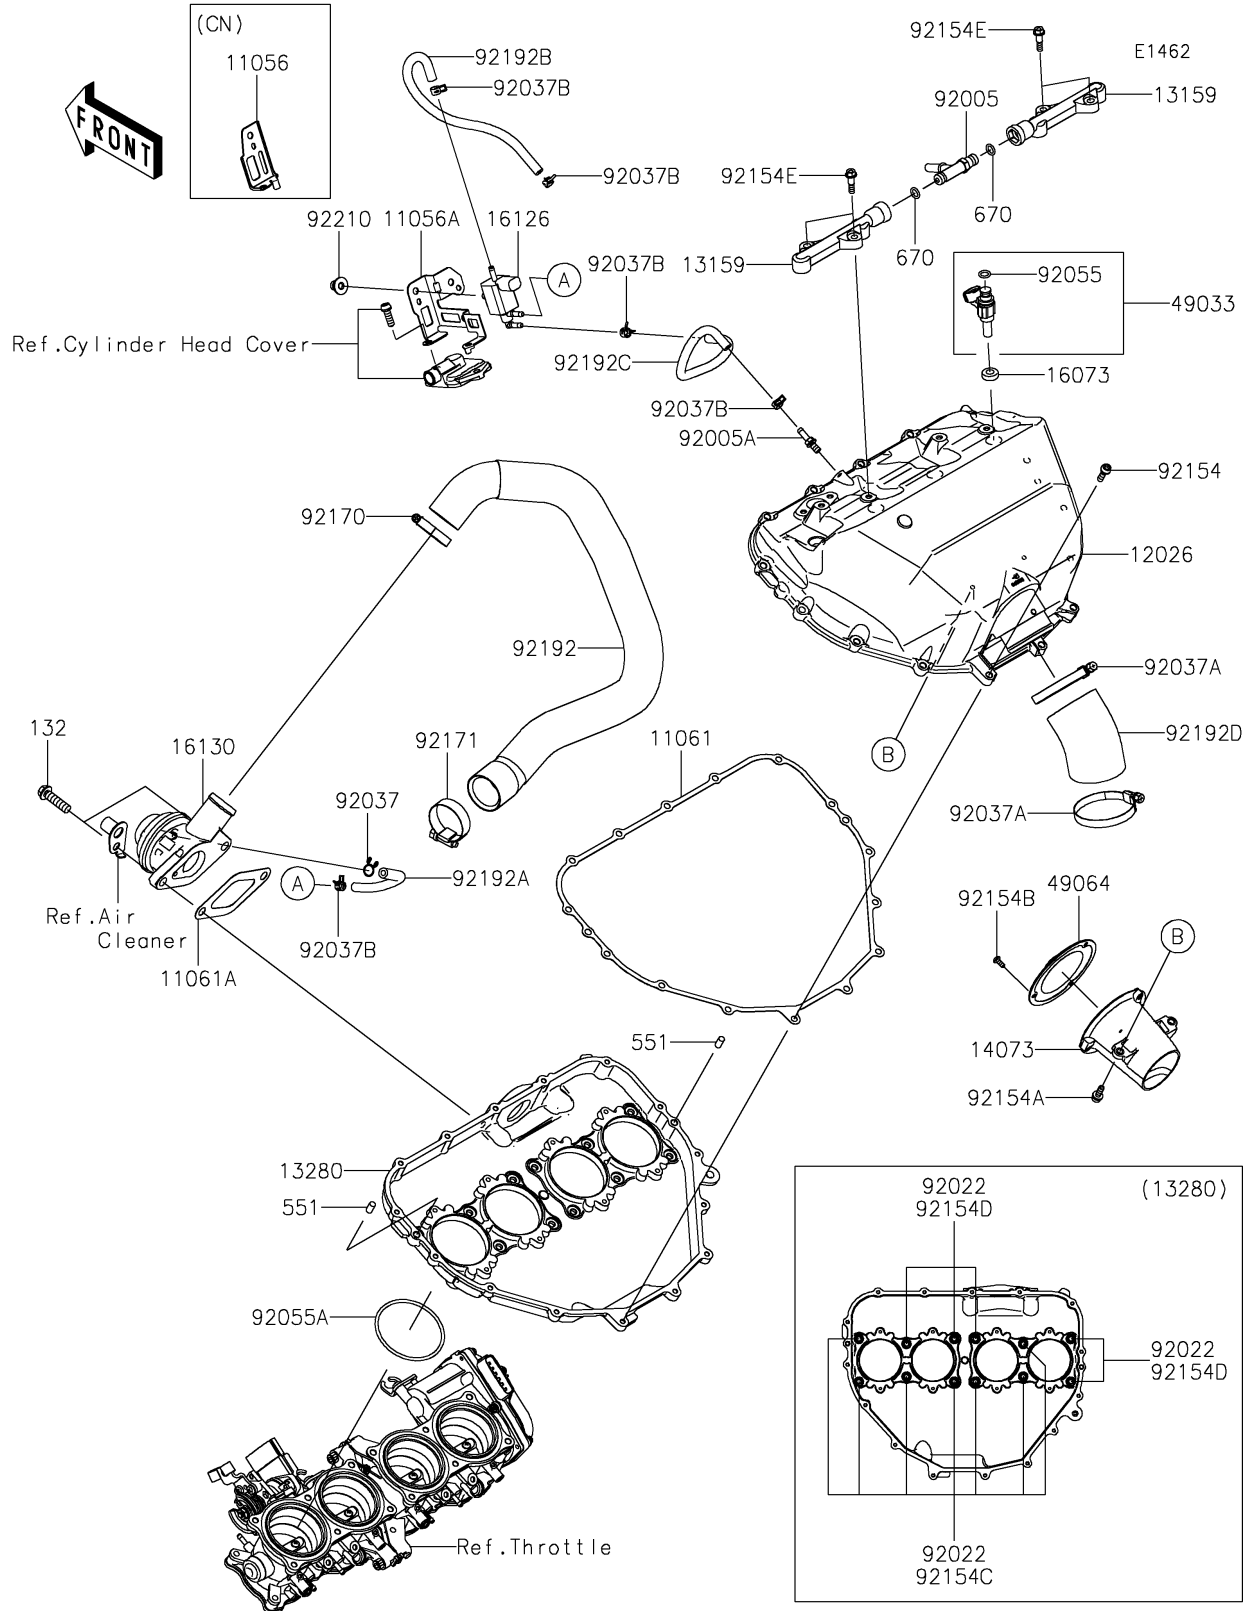

2026 Ninja H2 ABS

PARTS DIAGRAM

Air Chamber