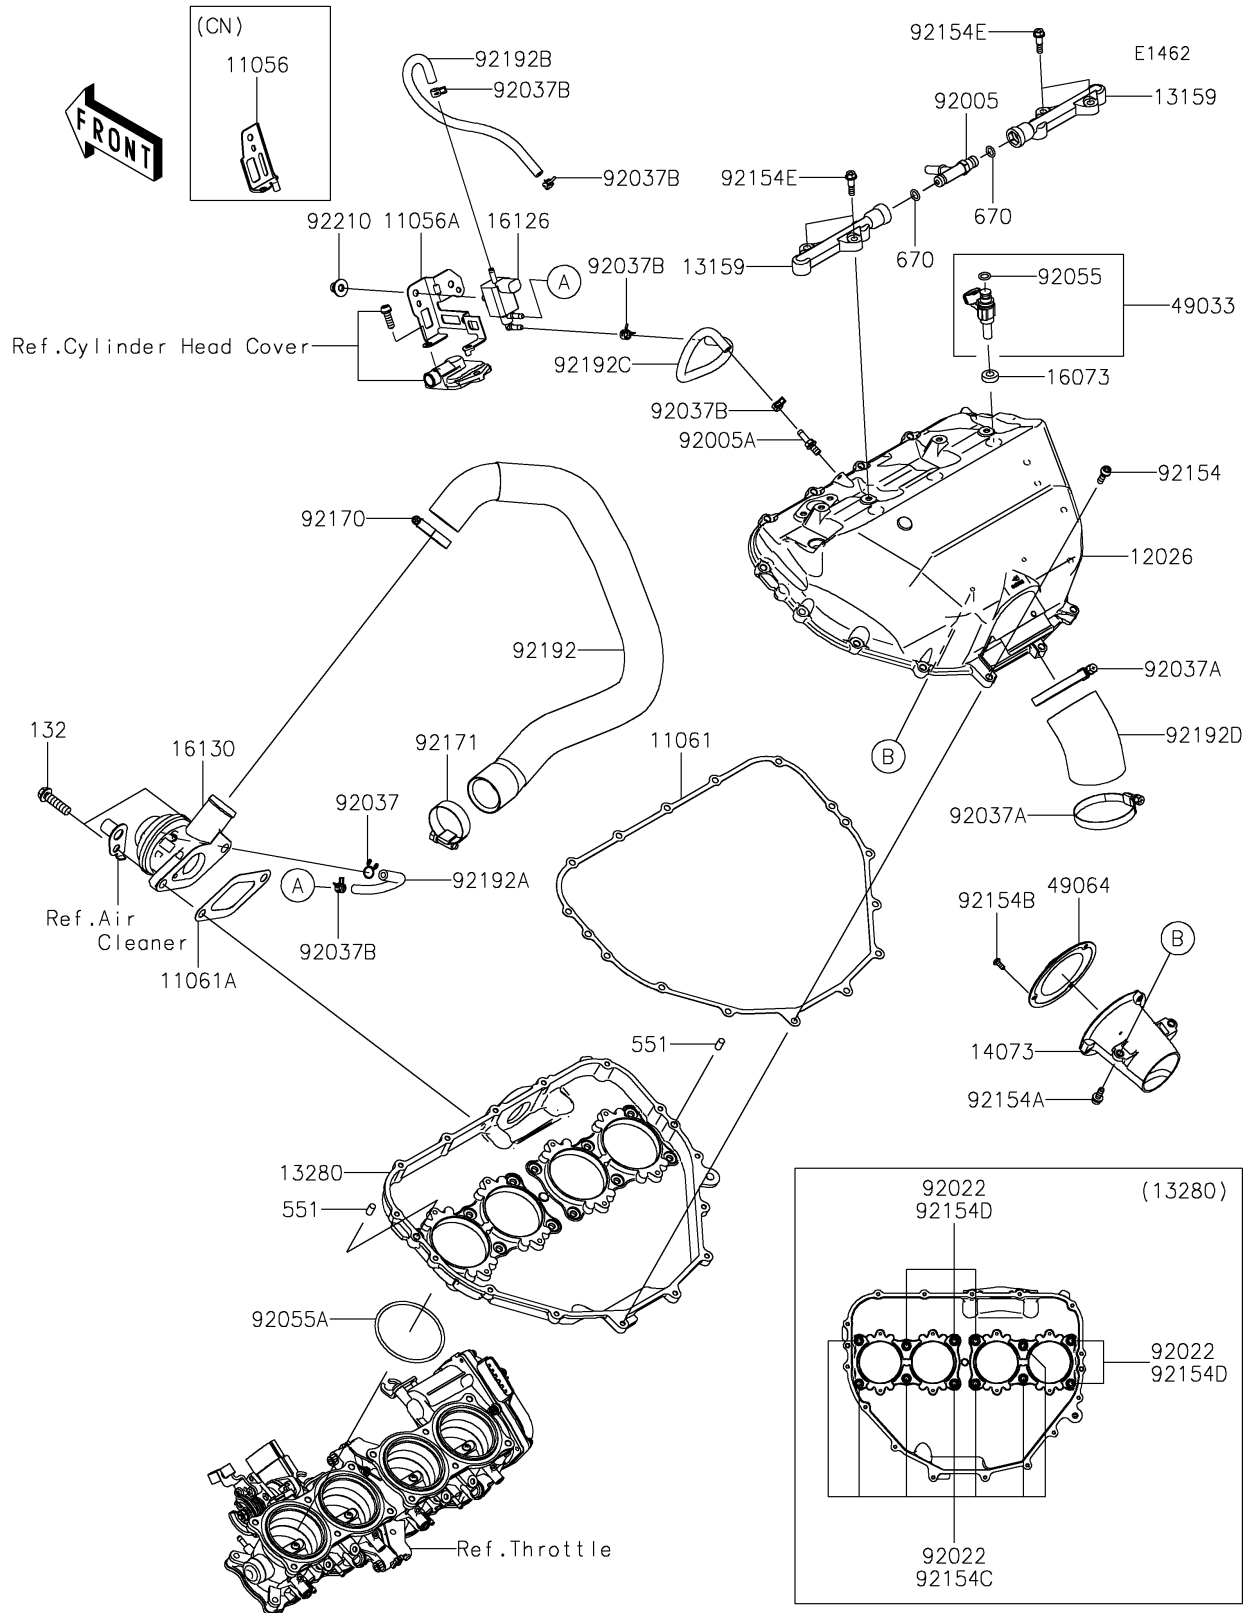

2026 NINJA H2[®] CARBON ABS

PARTS DIAGRAM

Air Chamber

2026 NINJA H2[®] CARBON ABS

PARTS LIST

Air Chamber

ITEM NAME	PART NUMBER	QUANTITY
BRACKET,SOLENOID VALVE (Ref # 11056)	11056-4452	1
BRACKET,SOLENOID VALVE (Ref # 11056A)	11056-7498	1
GASKET,CHAMBER (Ref # 11061)	11061-0949	1
GASKET,BLOWOFF VALVE (Ref # 11061A)	11061-0950	1
CHAMBER,INTAKE (Ref # 12026)	12026-0018	1
CONNECTOR (Ref # 13159)	13159-0016	2
HOLDER,CHAMBER (Ref # 13280)	13280-0801	1
DUCT,DIFFUSER (Ref # 14073)	14073-0884	1
INSULATOR (Ref # 16073)	16073-0129	4
VALVE,SOLENOID (Ref # 16126)	16126-0751	1
VALVE-ASSY-RELIEF,BLOWOFF (Ref # 16130)	16130-0004	1
NOZZLE-INJECTION (Ref # 49033)	49033-0035	4
FILTER-AIR (Ref # 49064)	49064-0007	1
FITTING (Ref # 92005)	92005-0125	1
FITTING (Ref # 92005A)	92005-0826	1
WASHER,5.5X10.5X0.8 (Ref # 92022)	92022-037	12
CLAMP,TUBE (Ref # 92037)	92037-147	1
CLAMP,RESERVE TANK (Ref # 92037A)	92037-1586	2
CLAMP,7.8MM (Ref # 92037B)	92037-2116	5
RING-O,INJECTION NOZZLE (Ref # 92055)	92055-0124	4
RING-O,65.8X3 (Ref # 92055A)	92055-0815	4
BOLT,SOCKET,5X18 (Ref # 92154)	92154-1450	15
BOLT,SOCKET,5X16 (Ref # 92154A)	92154-1568	2
BOLT,TORX,4X10 (Ref # 92154B)	92154-1790	3
BOLT,FLANGED,5X14 (Ref # 92154C)	92154-3884	7
BOLT,FLANGED,5X95 (Ref # 92154D)	92154-3886	5
BOLT,SHOULDER,5X20 (Ref # 92154E)	92154-3971	4
CLAMP (Ref # 92170)	92170-1036	1
CLAMP (Ref # 92171)	92171-0058	1

2026 NINJA H2[®] CARBON ABS

PARTS LIST

Air Chamber

ITEM NAME	PART NUMBER	QUANTITY
TUBE,BLOWOFF VALVE-AIR FILTER (Ref # 92192)	92192-1416	1
TUBE,SOLENOID-BLOWOFF VALVE (Ref # 92192A)	92192-1417	1
TUBE,SOLENOID-THROTTLE BODY (Ref # 92192B)	92192-1418	1
TUBE,SOLENOID-CHAMBER (Ref # 92192C)	92192-1419	1
TUBE,DIFFUSER (Ref # 92192D)	92192-2649	1
NUT,CAP,6MM (Ref # 92210)	92210-0170	1
BOLT-FLANGED-SMALL,8X30 (Ref # 132)	132BC0830	2
PIN-DOWEL,6X12 (Ref # 551)	551A0612	2
O RING,8MM (Ref # 670)	670E1508	2