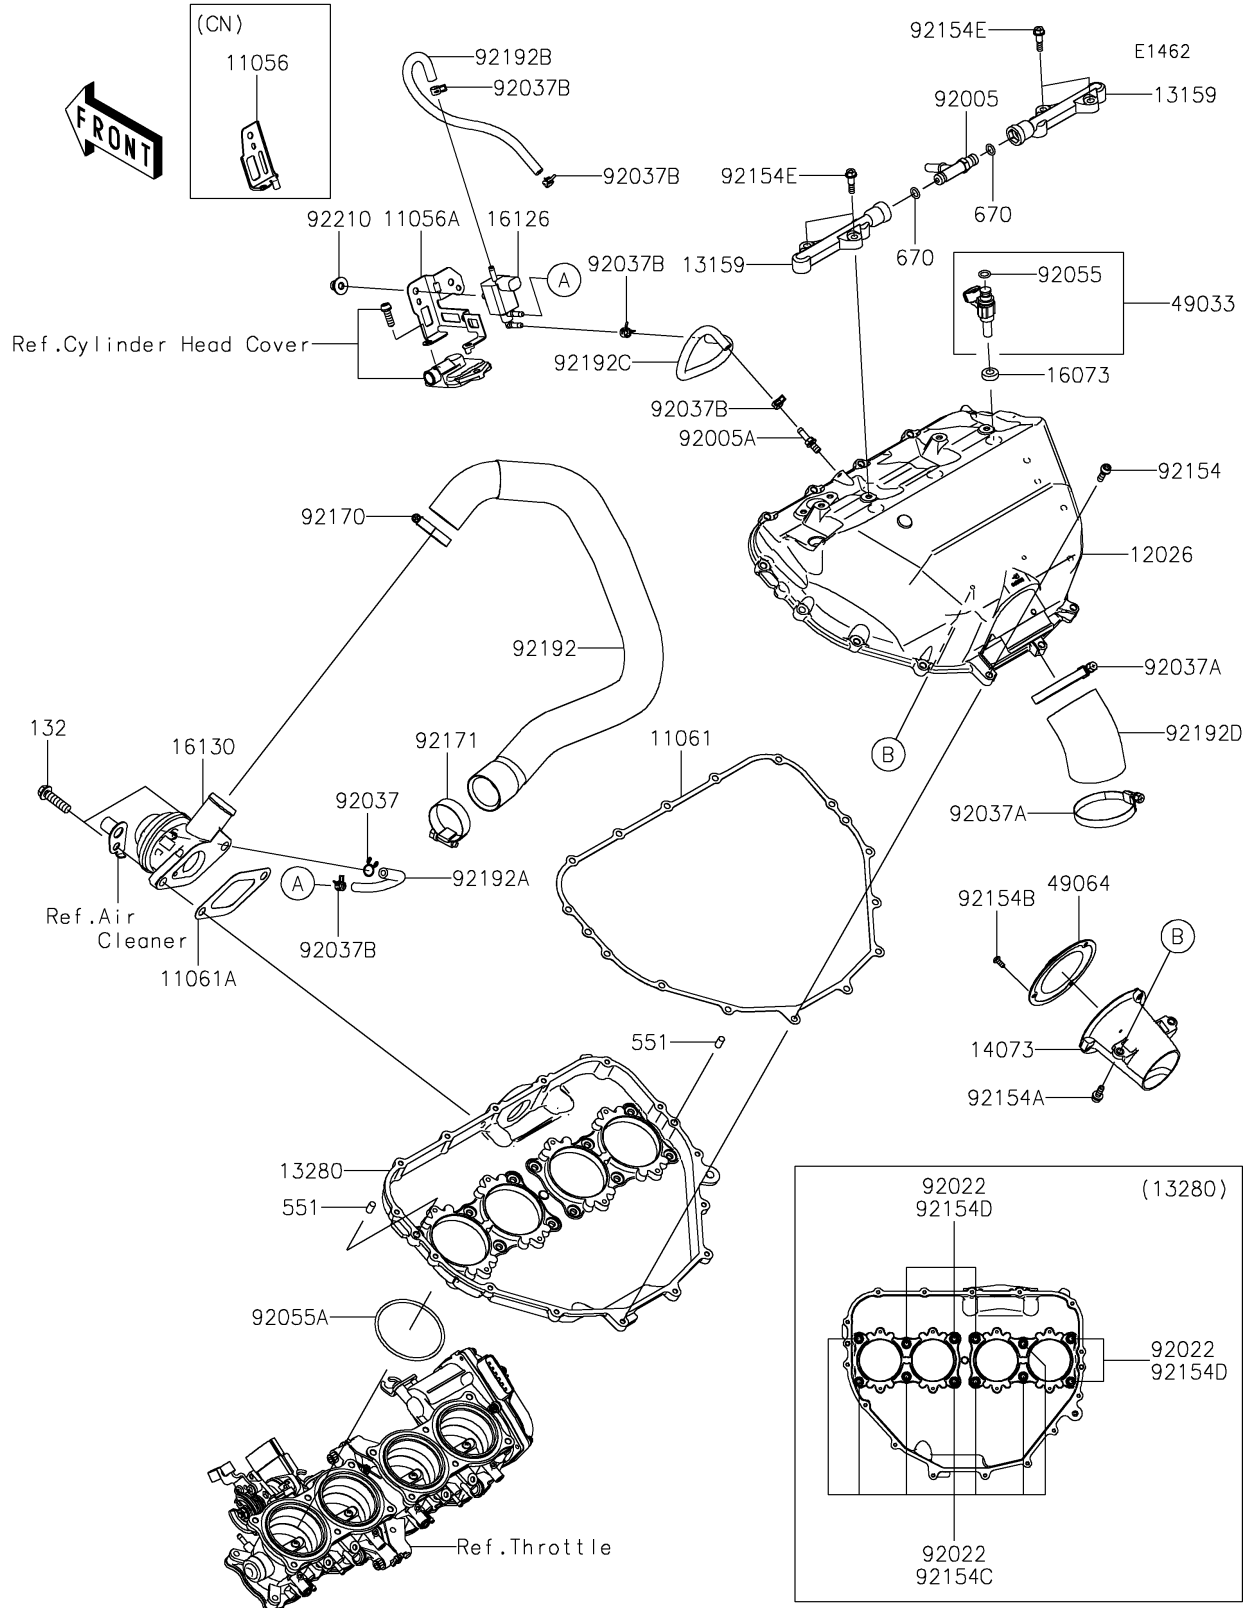

2026 NINJA H2[®] ABS

PARTS DIAGRAM

Air Chamber

2026 NINJA H2® ABS

PARTS LIST

Air Chamber

ITEM NAME	PART NUMBER	QUANTITY
BRACKET,SOLENOID VALVE (Ref # 11056)	11056-4452	1
BRACKET,SOLENOID VALVE (Ref # 11056A)	11056-7498	1
GASKET,CHAMBER (Ref # 11061)	11061-0949	1
GASKET,BLOWOFF VALVE (Ref # 11061A)	11061-0950	1
CHAMBER,INTAKE (Ref # 12026)	12026-0018	1
CONNECTOR (Ref # 13159)	13159-0016	2
HOLDER,CHAMBER (Ref # 13280)	13280-0801	1
DUCT,DIFFUSER (Ref # 14073)	14073-0884	1
INSULATOR (Ref # 16073)	16073-0129	4
VALVE,SOLENOID (Ref # 16126)	16126-0751	1
VALVE-ASSY-RELIEF,BLOWOFF (Ref # 16130)	16130-0004	1
NOZZLE-INJECTION (Ref # 49033)	49033-0035	4
FILTER-AIR (Ref # 49064)	49064-0007	1
FITTING (Ref # 92005)	92005-0125	1
FITTING (Ref # 92005A)	92005-0826	1
WASHER,5.5X10.5X0.8 (Ref # 92022)	92022-037	12
CLAMP,TUBE (Ref # 92037)	92037-147	1
CLAMP,RESERVE TANK (Ref # 92037A)	92037-1586	2
CLAMP,7.8MM (Ref # 92037B)	92037-2116	5
RING-O,INJECTION NOZZLE (Ref # 92055)	92055-0124	4
RING-O,65.8X3 (Ref # 92055A)	92055-0815	4
BOLT,SOCKET,5X18 (Ref # 92154)	92154-1450	15
BOLT,SOCKET,5X16 (Ref # 92154A)	92154-1568	2
BOLT,TORX,4X10 (Ref # 92154B)	92154-1790	3
BOLT,FLANGED,5X14 (Ref # 92154C)	92154-3884	7
BOLT,FLANGED,5X95 (Ref # 92154D)	92154-3886	5
BOLT,SHOULDER,5X20 (Ref # 92154E)	92154-3971	4
CLAMP (Ref # 92170)	92170-1036	1
CLAMP (Ref # 92171)	92171-0058	1

2026 NINJA H2[®] ABS

PARTS LIST

Air Chamber

ITEM NAME	PART NUMBER	QUANTITY
TUBE,BLOWOFF VALVE-AIR FILTER (Ref # 92192)	92192-1416	1
TUBE,SOLENOID-BLOWOFF VALVE (Ref # 92192A)	92192-1417	1
TUBE,SOLENOID-THROTTLE BODY (Ref # 92192B)	92192-1418	1
TUBE,SOLENOID-CHAMBER (Ref # 92192C)	92192-1419	1
TUBE,DIFFUSER (Ref # 92192D)	92192-2649	1
NUT,CAP,6MM (Ref # 92210)	92210-0170	1
BOLT-FLANGED-SMALL,8X30 (Ref # 132)	132BC0830	2
PIN-DOWEL,6X12 (Ref # 551)	551A0612	2
O RING,8MM (Ref # 670)	670E1508	2