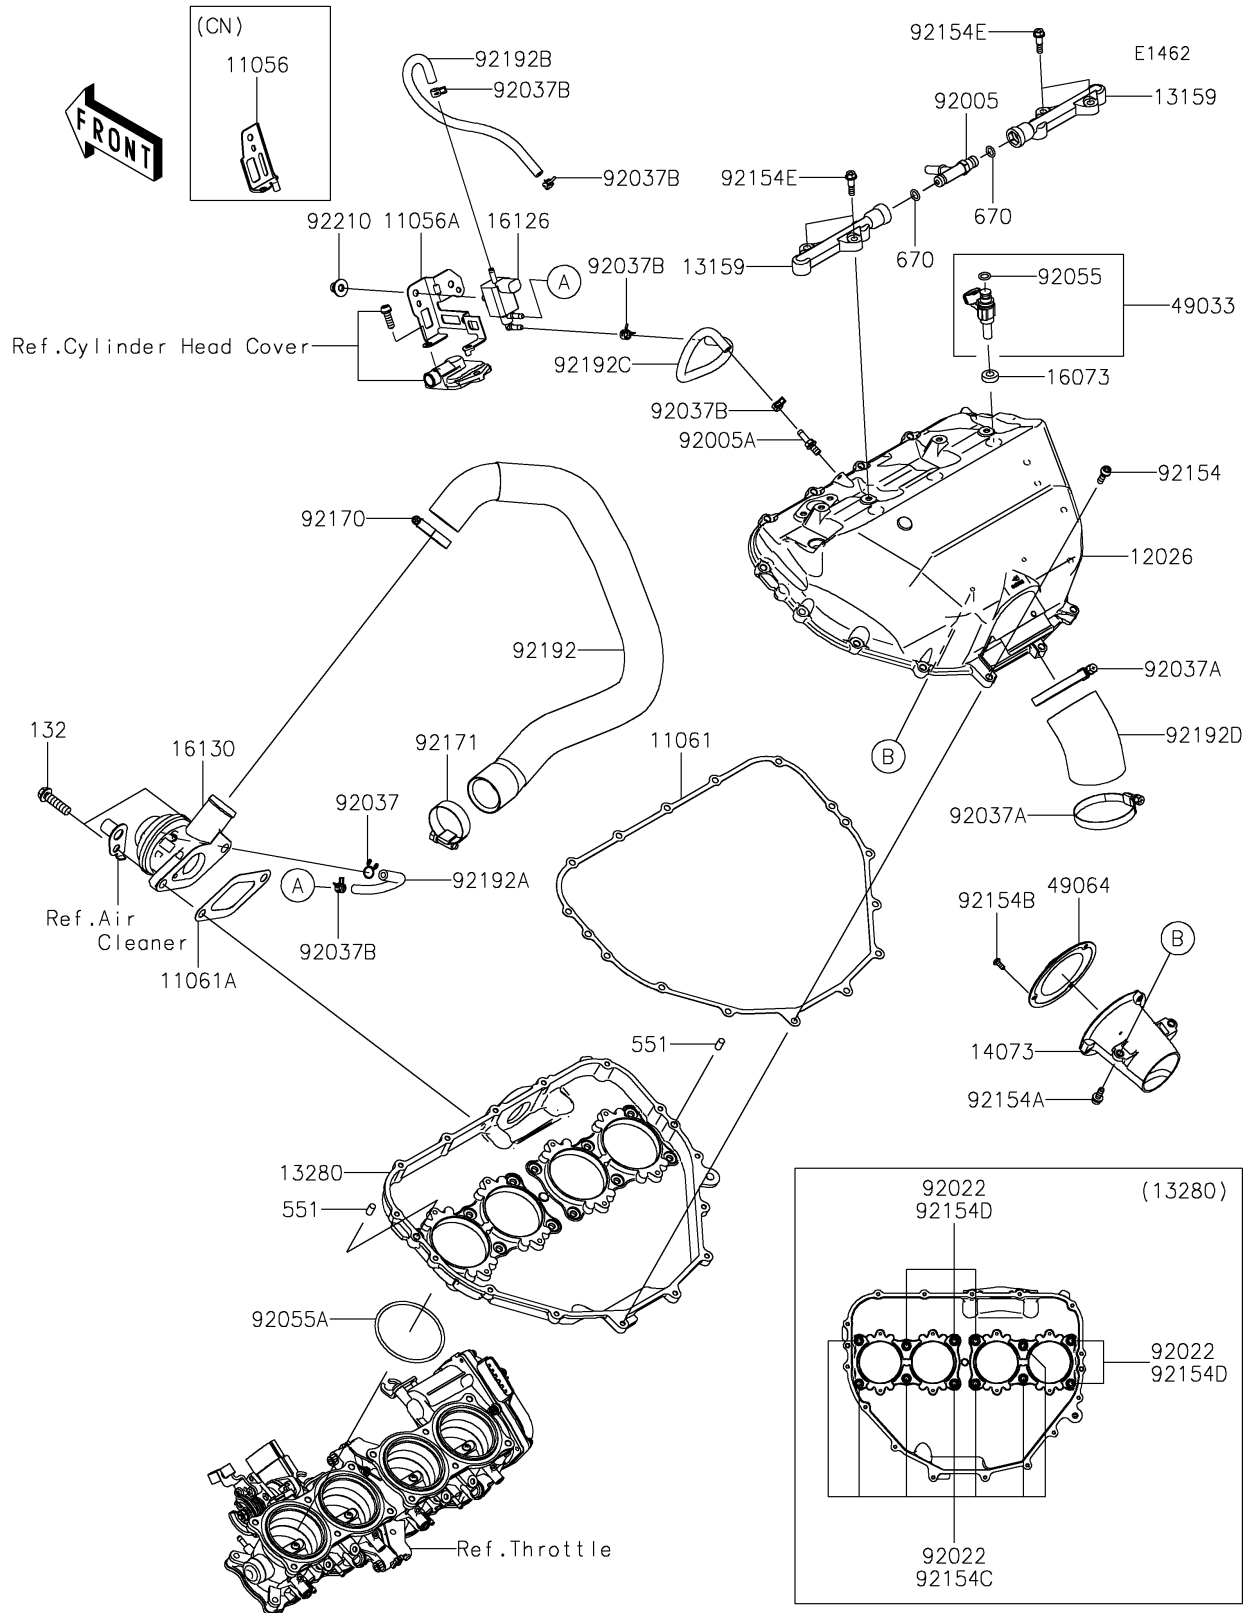

2026 Ninja H2 Carbon ABS

PARTS DIAGRAM

Air Chamber

2026 Ninja H2 Carbon ABS

PARTS LIST

Air Chamber

ITEM NAME	PART NUMBER	QUANTITY
BRACKET,SOLENOID VALVE (Ref # 11056)	11056-4452	1
BRACKET,SOLENOID VALVE (Ref # 11056A)	11056-7498	1
GASKET,CHAMBER (Ref # 11061)	11061-0949	1
GASKET,BLOWOFF VALVE (Ref # 11061A)	11061-0950	1
CHAMBER,INTAKE (Ref # 12026)	12026-0018	1
CONNECTOR (Ref # 13159)	13159-0016	2
HOLDER,CHAMBER (Ref # 13280)	13280-0801	1
DUCT,DIFFUSER (Ref # 14073)	14073-0884	1
INSULATOR (Ref # 16073)	16073-0129	4
VALVE,SOLENOID (Ref # 16126)	16126-0751	1
VALVE-ASSY-RELIEF,BLOWOFF (Ref # 16130)	16130-0004	1
NOZZLE-INJECTION (Ref # 49033)	49033-0035	4
FILTER-AIR (Ref # 49064)	49064-0007	1
FITTING (Ref # 92005)	92005-0125	1
FITTING (Ref # 92005A)	92005-0826	1
WASHER,5.5X10.5X0.8 (Ref # 92022)	92022-037	12
CLAMP,TUBE (Ref # 92037)	92037-147	1
CLAMP,RESERVE TANK (Ref # 92037A)	92037-1586	2
CLAMP,7.8MM (Ref # 92037B)	92037-2116	5
RING-O,INJECTION NOZZLE (Ref # 92055)	92055-0124	4
RING-O,65.8X3 (Ref # 92055A)	92055-0815	4
BOLT,SOCKET,5X18 (Ref # 92154)	92154-1450	15
BOLT,SOCKET,5X16 (Ref # 92154A)	92154-1568	2
BOLT,TORX,4X10 (Ref # 92154B)	92154-1790	3
BOLT,FLANGED,5X14 (Ref # 92154C)	92154-3884	7
BOLT,FLANGED,5X95 (Ref # 92154D)	92154-3886	5
BOLT,SHOULDER,5X20 (Ref # 92154E)	92154-3971	4
CLAMP (Ref # 92170)	92170-1036	1
CLAMP (Ref # 92171)	92171-0058	1

2026 Ninja H2 Carbon ABS

PARTS LIST

Air Chamber

ITEM NAME	PART NUMBER	QUANTITY
TUBE,BLOWOFF VALVE-AIR FILTER (Ref # 92192)	92192-1416	1
TUBE,SOLENOID-BLOWOFF VALVE (Ref # 92192A)	92192-1417	1
TUBE,SOLENOID-THROTTLE BODY (Ref # 92192B)	92192-1418	1
TUBE,SOLENOID-CHAMBER (Ref # 92192C)	92192-1419	1
TUBE,DIFFUSER (Ref # 92192D)	92192-2649	1
NUT,CAP,6MM (Ref # 92210)	92210-0170	1
BOLT-FLANGED-SMALL,8X30 (Ref # 132)	132BC0830	2
PIN-DOWEL,6X12 (Ref # 551)	551A0612	2
O RING,8MM (Ref # 670)	670E1508	2