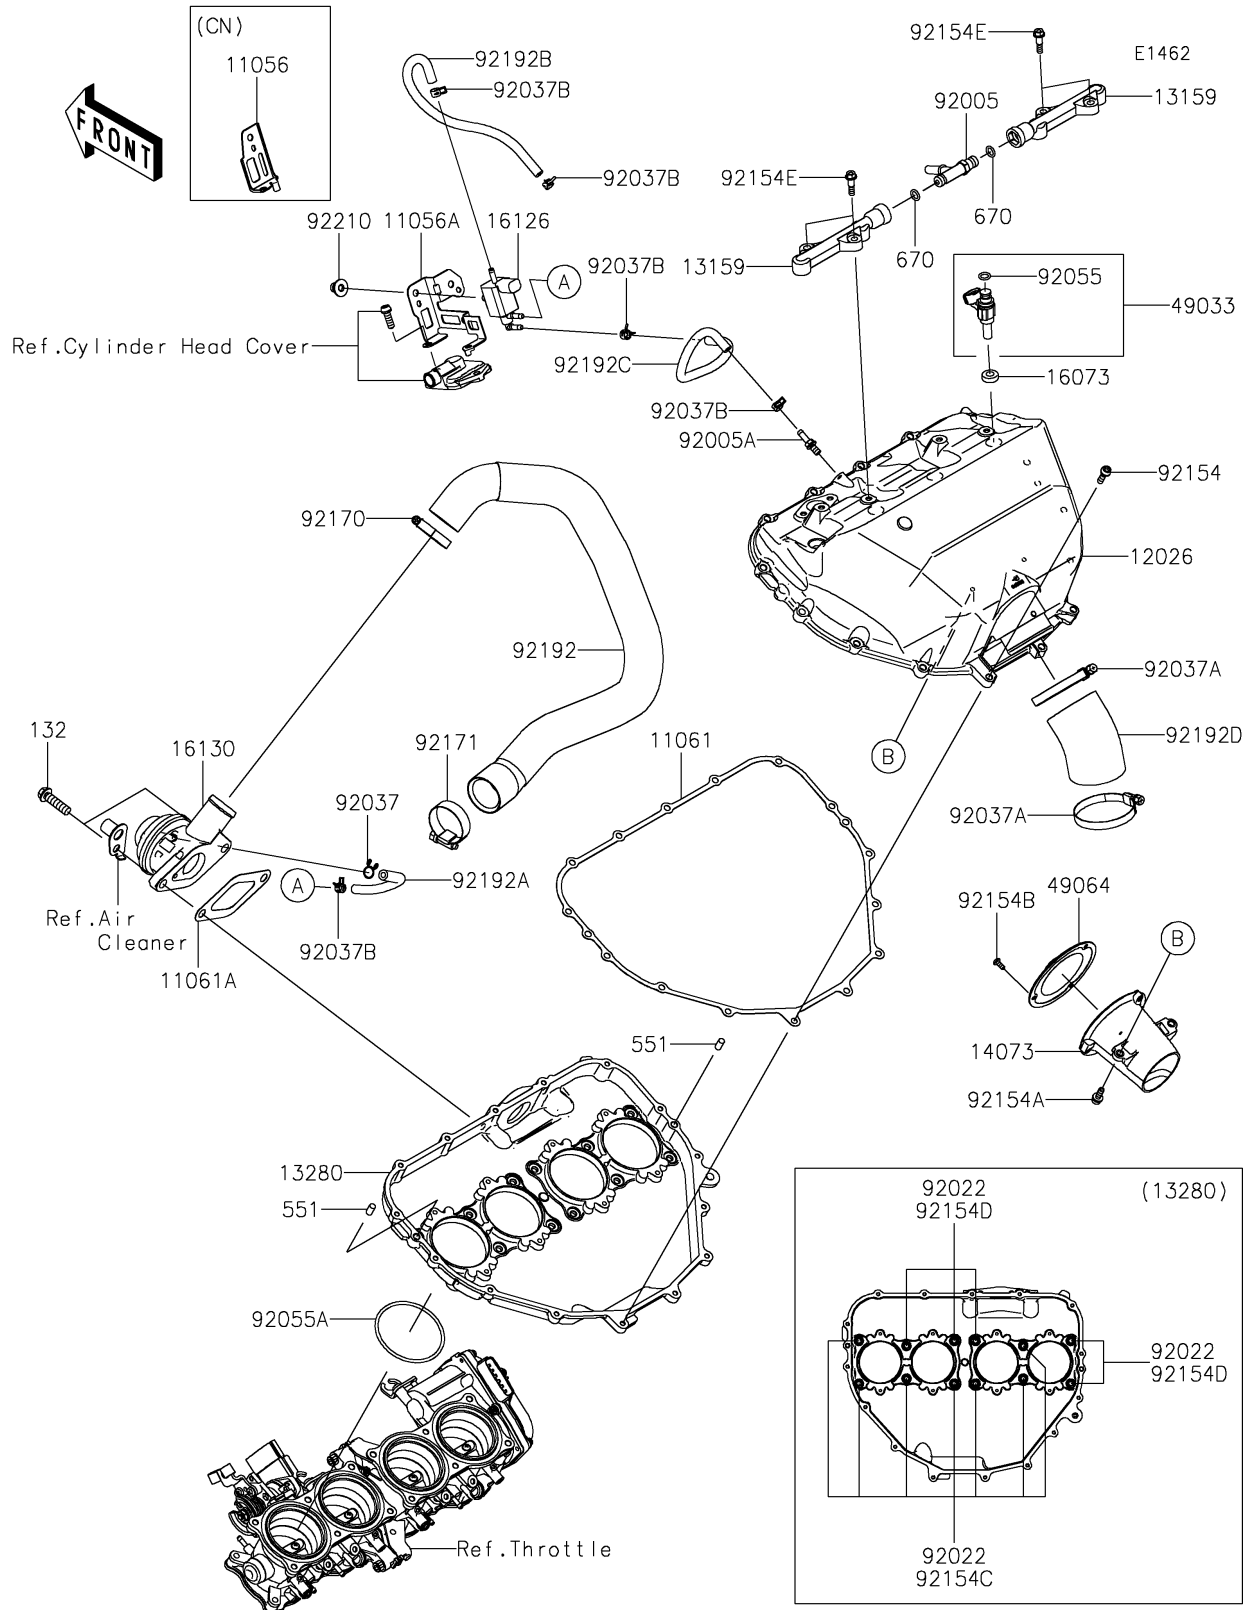

2026 NINJA H2[®] CARBON ABS

PARTS DIAGRAM

Air Chamber

2026 NINJA H2[®] CARBON ABS

PARTS LIST

Air Chamber

ITEM NAME	PART NUMBER	QUANTITY
BRACKET,SOLENOID VALVE (Ref # 11056)	11056-4452	1
BRACKET,SOLENOID VALVE (Ref # 11056A)	11056-7498	1
GASKET,CHAMBER (Ref # 11061)	11061-0949	1
GASKET,BLOWOFF VALVE (Ref # 11061A)	11061-0950	1
CHAMBER,INTAKE (Ref # 12026)	12026-0018	1
CONNECTOR (Ref # 13159)	13159-0016	2
HOLDER,CHAMBER (Ref # 13280)	13280-0801	1
DUCT,DIFFUSER (Ref # 14073)	14073-0884	1
INSULATOR (Ref # 16073)	16073-0129	4
VALVE,SOLENOID (Ref # 16126)	16126-0751	1
VALVE-ASSY-RELIEF,BLOWOFF (Ref # 16130)	16130-0004	1
NOZZLE-INJECTION (Ref # 49033)	49033-0035	4
FILTER-AIR (Ref # 49064)	49064-0007	1
FITTING (Ref # 92005)	92005-0125	1
FITTING (Ref # 92005A)	92005-0826	1
WASHER,5.5X10.5X0.8 (Ref # 92022)	92022-037	12
CLAMP,TUBE (Ref # 92037)	92037-147	1
CLAMP,RESERVE TANK (Ref # 92037A)	92037-1586	2
CLAMP,7.8MM (Ref # 92037B)	92037-2116	5
RING-O,INJECTION NOZZLE (Ref # 92055)	92055-0124	4
RING-O,65.8X3 (Ref # 92055A)	92055-0815	4
BOLT,SOCKET,5X18 (Ref # 92154)	92154-1450	15
BOLT,SOCKET,5X16 (Ref # 92154A)	92154-1568	2
BOLT,TORX,4X10 (Ref # 92154B)	92154-1790	3
BOLT,FLANGED,5X14 (Ref # 92154C)	92154-3884	7
BOLT,FLANGED,5X95 (Ref # 92154D)	92154-3886	5
BOLT,SHOULDER,5X20 (Ref # 92154E)	92154-3971	4
CLAMP (Ref # 92170)	92170-1036	1
CLAMP (Ref # 92171)	92171-0058	1

2026 NINJA H2[®] CARBON ABS

PARTS LIST

Air Chamber

ITEM NAME	PART NUMBER	QUANTITY
TUBE,BLOWOFF VALVE-AIR FILTER (Ref # 92192)	92192-1416	1
TUBE,SOLENOID-BLOWOFF VALVE (Ref # 92192A)	92192-1417	1
TUBE,SOLENOID-THROTTLE BODY (Ref # 92192B)	92192-1418	1
TUBE,SOLENOID-CHAMBER (Ref # 92192C)	92192-1419	1
TUBE,DIFFUSER (Ref # 92192D)	92192-2649	1
NUT,CAP,6MM (Ref # 92210)	92210-0170	1
BOLT-FLANGED-SMALL,8X30 (Ref # 132)	132BC0830	2
PIN-DOWEL,6X12 (Ref # 551)	551A0612	2
O RING,8MM (Ref # 670)	670E1508	2