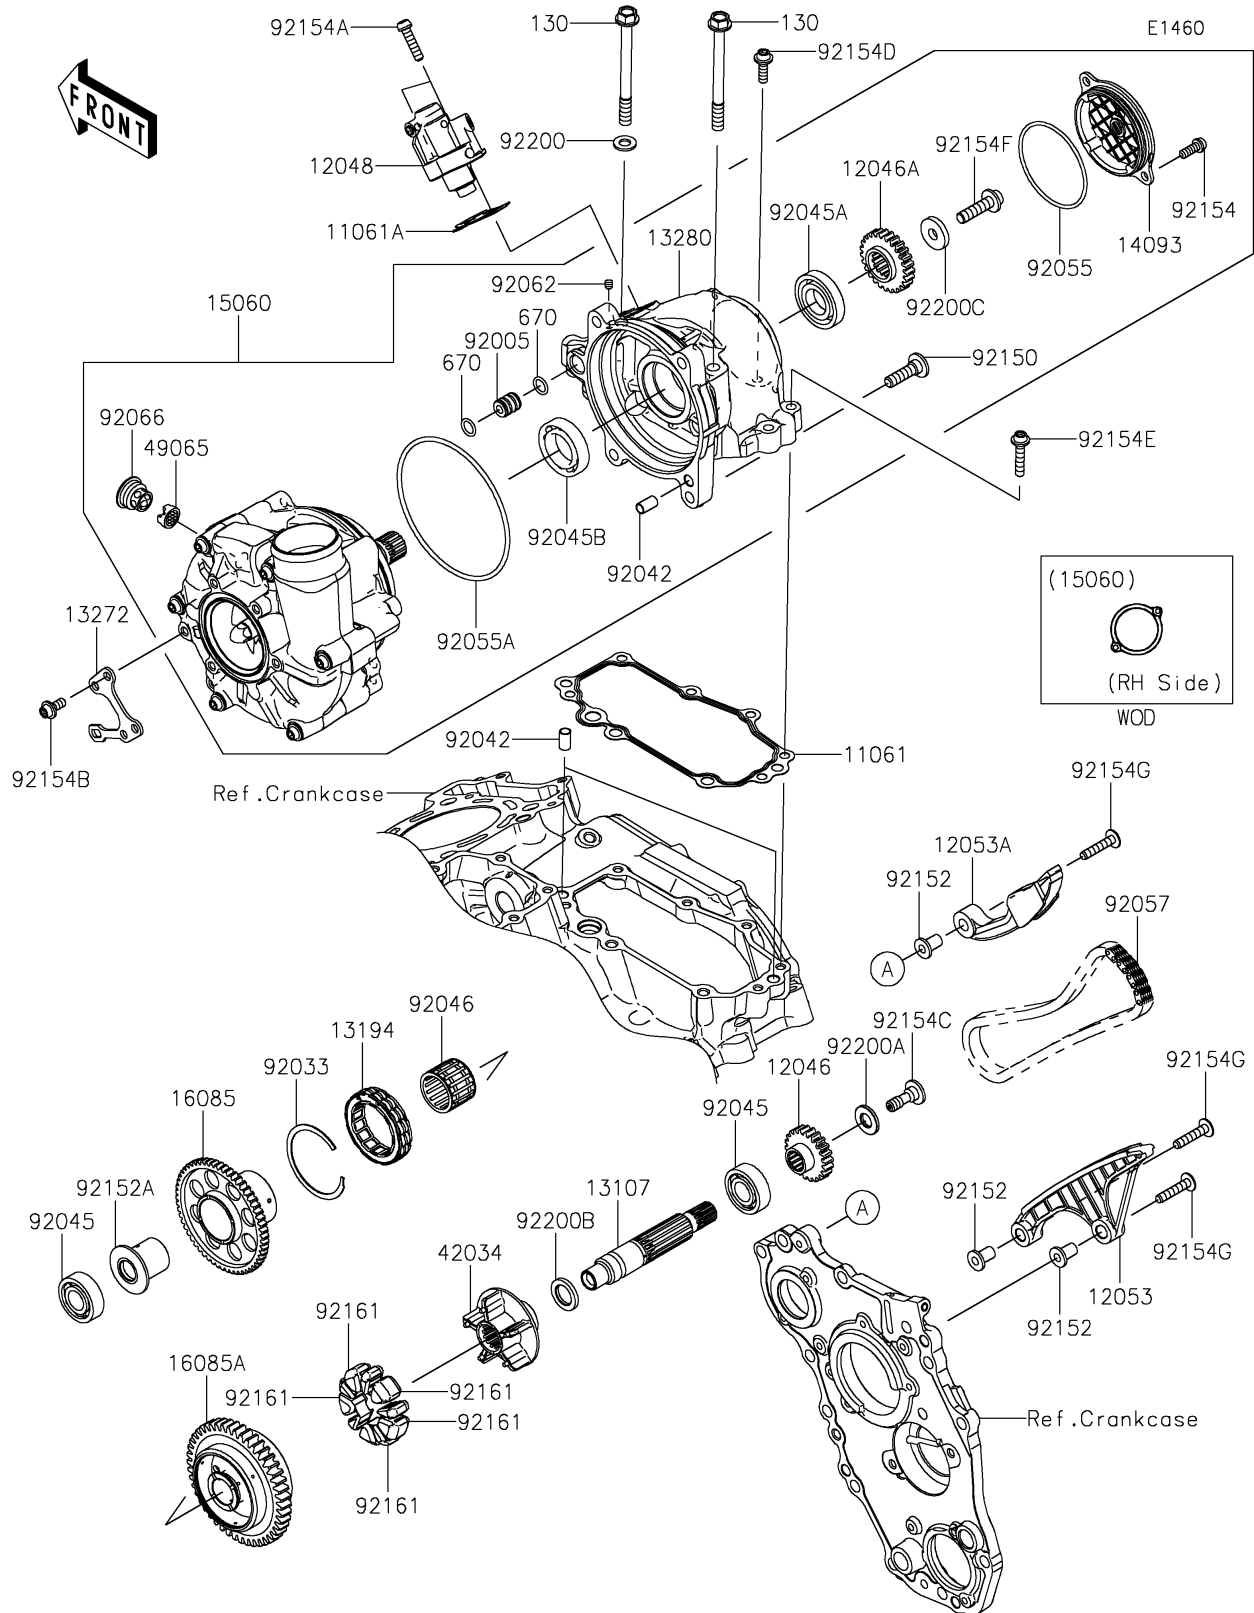

2026 Ninja H2 ABS

PARTS DIAGRAM

Super Charger

2026 Ninja H2 ABS

PARTS LIST

Super Charger

ITEM NAME	PART NUMBER	QUANTITY
GASKET,HOLDER (Ref # 11061)	11061-0948	1
GASKET,TENSIONER (Ref # 11061A)	11061-1279	1
SPROCKET,DRIVE,22T (Ref # 12046)	12046-0581	1
SPROCKET,DRIVEN,25T (Ref # 12046A)	12046-0584	1
TENSIONER-ASSY (Ref # 12048)	12048-0108	1
GUIDE-CHAIN,LWR (Ref # 12053)	12053-0250	1
GUIDE-CHAIN,UPP (Ref # 12053A)	12053-0299	1
SHAFT (Ref # 13107)	13107-0821	1
CLUTCH-ONEWAY (Ref # 13194)	13194-0017	1
PLATE (Ref # 13272)	13272-1849	1
HOLDER (Ref # 13280)	13280-0917	1
COVER (Ref # 14093)	14093-0131	1
COMPRESSOR-ASSY (Ref # 15060)	15060-0015	1
GEAR,STARTER,56T (Ref # 16085)	16085-0633	1
GEAR,BALANCER,46T (Ref # 16085A)	16085-0634	1
COUPLING (Ref # 42034)	42034-0741	1
FILTER-OIL (Ref # 49065)	49065-0041	1
FITTING,OIL LINE (Ref # 92005)	92005-0769	1
RING-SNAP (Ref # 92033)	92033-3731	1
PIN,DOWEL,6.3X8X14 (Ref # 92042)	92042-007	3
BEARING-BALL,6202ZC3 (Ref # 92045)	92045-0785	2
BEARING-BALL (Ref # 92045A)	92045-1504	1
BEARING-BALL (Ref # 92045B)	92045-1505	1
BEARING-NEEDLE,22X32X24 (Ref # 92046)	92046-0622	1
RING-O,2.4X62.6 (Ref # 92055)	92055-0790	1
RING-O,104.4X3.1 (Ref # 92055A)	92055-1020	1
CHAIN,98XRH2020-78N2 (Ref # 92057)	92057-0633	1
NOZZLE (Ref # 92062)	92062-0004	1
PLUG (Ref # 92066)	92066-0821	1