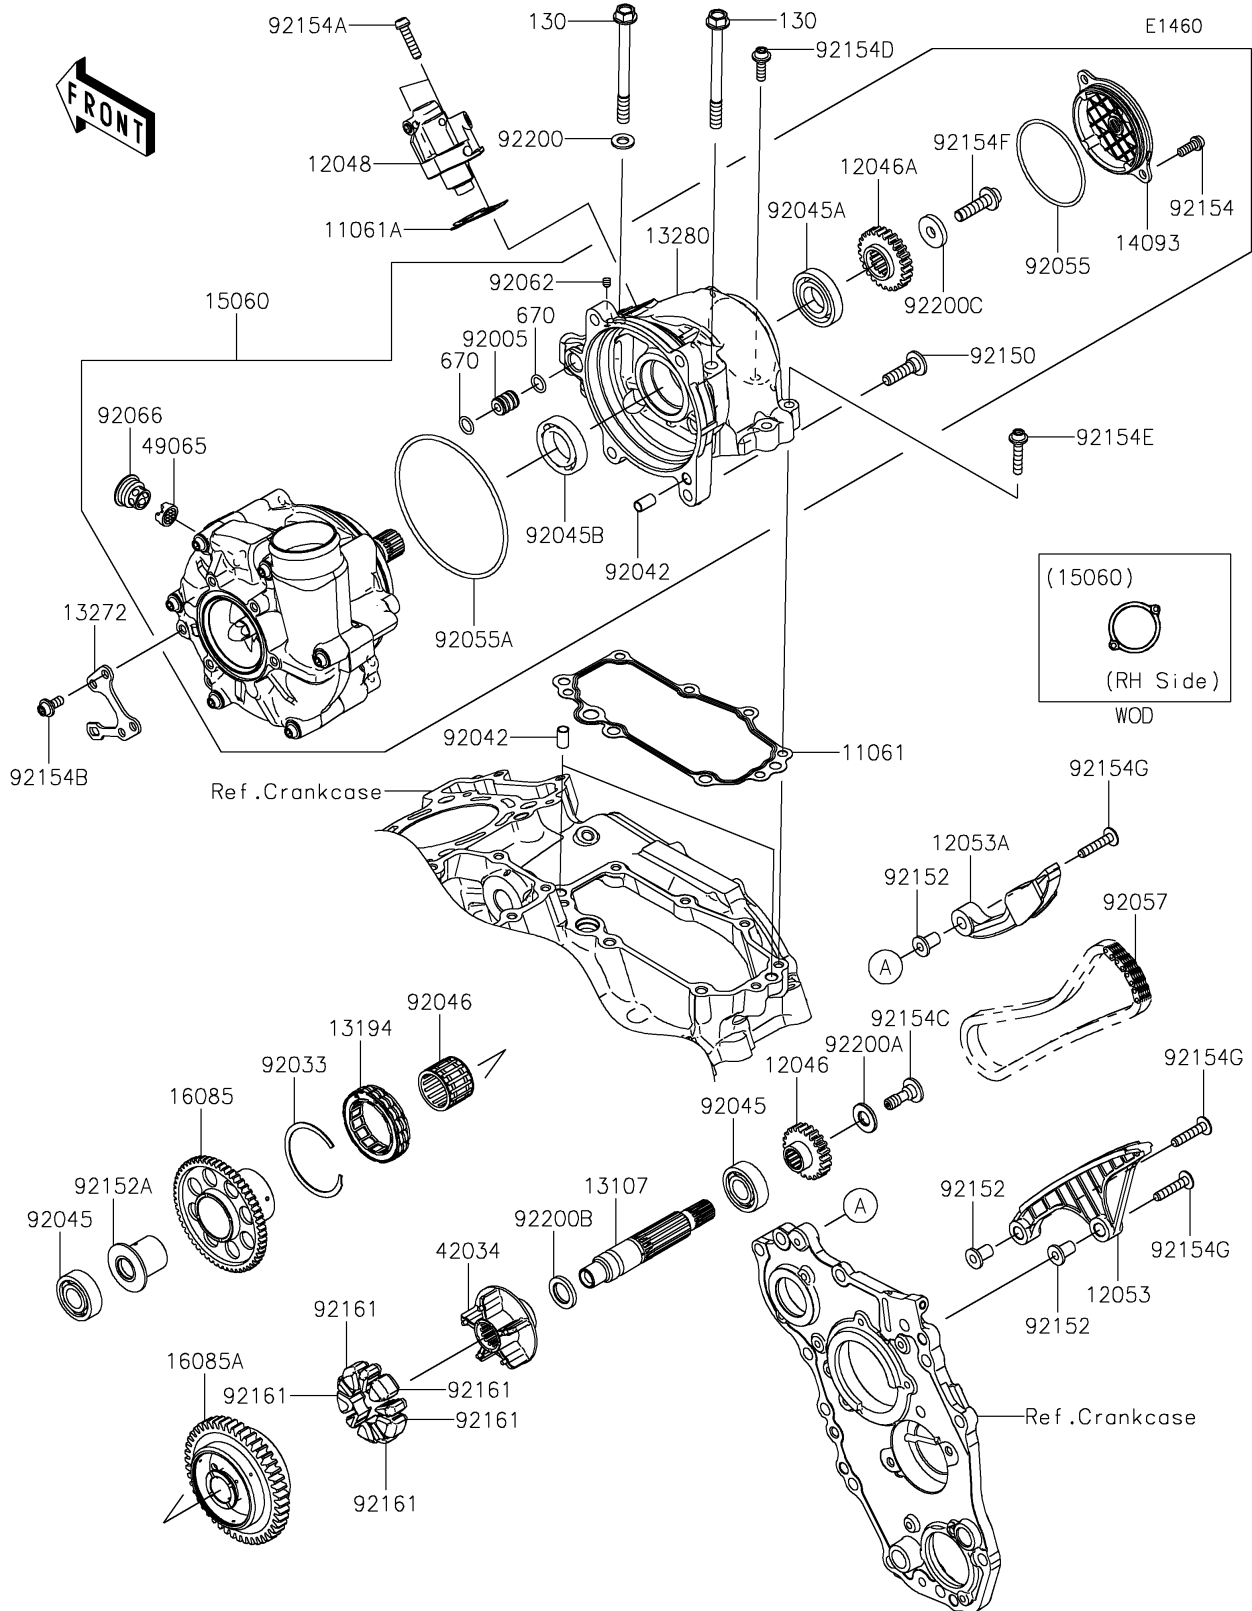

2026 NINJA H2[®] CARBON ABS

PARTS DIAGRAM

Super Charger

2026 NINJA H2[®] CARBON ABS

PARTS LIST

Super Charger

ITEM NAME	PART NUMBER	QUANTITY
GASKET,HOLDER (Ref # 11061)	11061-0948	1
GASKET,TENSIONER (Ref # 11061A)	11061-1279	1
SPROCKET,DRIVE,22T (Ref # 12046)	12046-0581	1
SPROCKET,DRIVEN,25T (Ref # 12046A)	12046-0584	1
TENSIONER-ASSY (Ref # 12048)	12048-0108	1
GUIDE-CHAIN,LWR (Ref # 12053)	12053-0250	1
GUIDE-CHAIN,UPP (Ref # 12053A)	12053-0299	1
SHAFT (Ref # 13107)	13107-0821	1
CLUTCH-ONEWAY (Ref # 13194)	13194-0017	1
PLATE (Ref # 13272)	13272-1849	1
HOLDER (Ref # 13280)	13280-0917	1
COVER (Ref # 14093)	14093-0131	1
COMPRESSOR-ASSY (Ref # 15060)	15060-0015	1
GEAR,STARTER,56T (Ref # 16085)	16085-0633	1
GEAR,BALANCER,46T (Ref # 16085A)	16085-0634	1
COUPLING (Ref # 42034)	42034-0741	1
FILTER-OIL (Ref # 49065)	49065-0041	1
FITTING,OIL LINE (Ref # 92005)	92005-0769	1
RING-SNAP (Ref # 92033)	92033-3731	1
PIN,DOWEL,6.3X8X14 (Ref # 92042)	92042-007	3
BEARING-BALL,6202ZC3 (Ref # 92045)	92045-0785	2
BEARING-BALL (Ref # 92045A)	92045-1504	1
BEARING-BALL (Ref # 92045B)	92045-1505	1
BEARING-NEEDLE,22X32X24 (Ref # 92046)	92046-0622	1
RING-O,2.4X62.6 (Ref # 92055)	92055-0790	1
RING-O,104.4X3.1 (Ref # 92055A)	92055-1020	1
CHAIN,98XRH2020-78N2 (Ref # 92057)	92057-0633	1
NOZZLE (Ref # 92062)	92062-0004	1
PLUG (Ref # 92066)	92066-0821	1