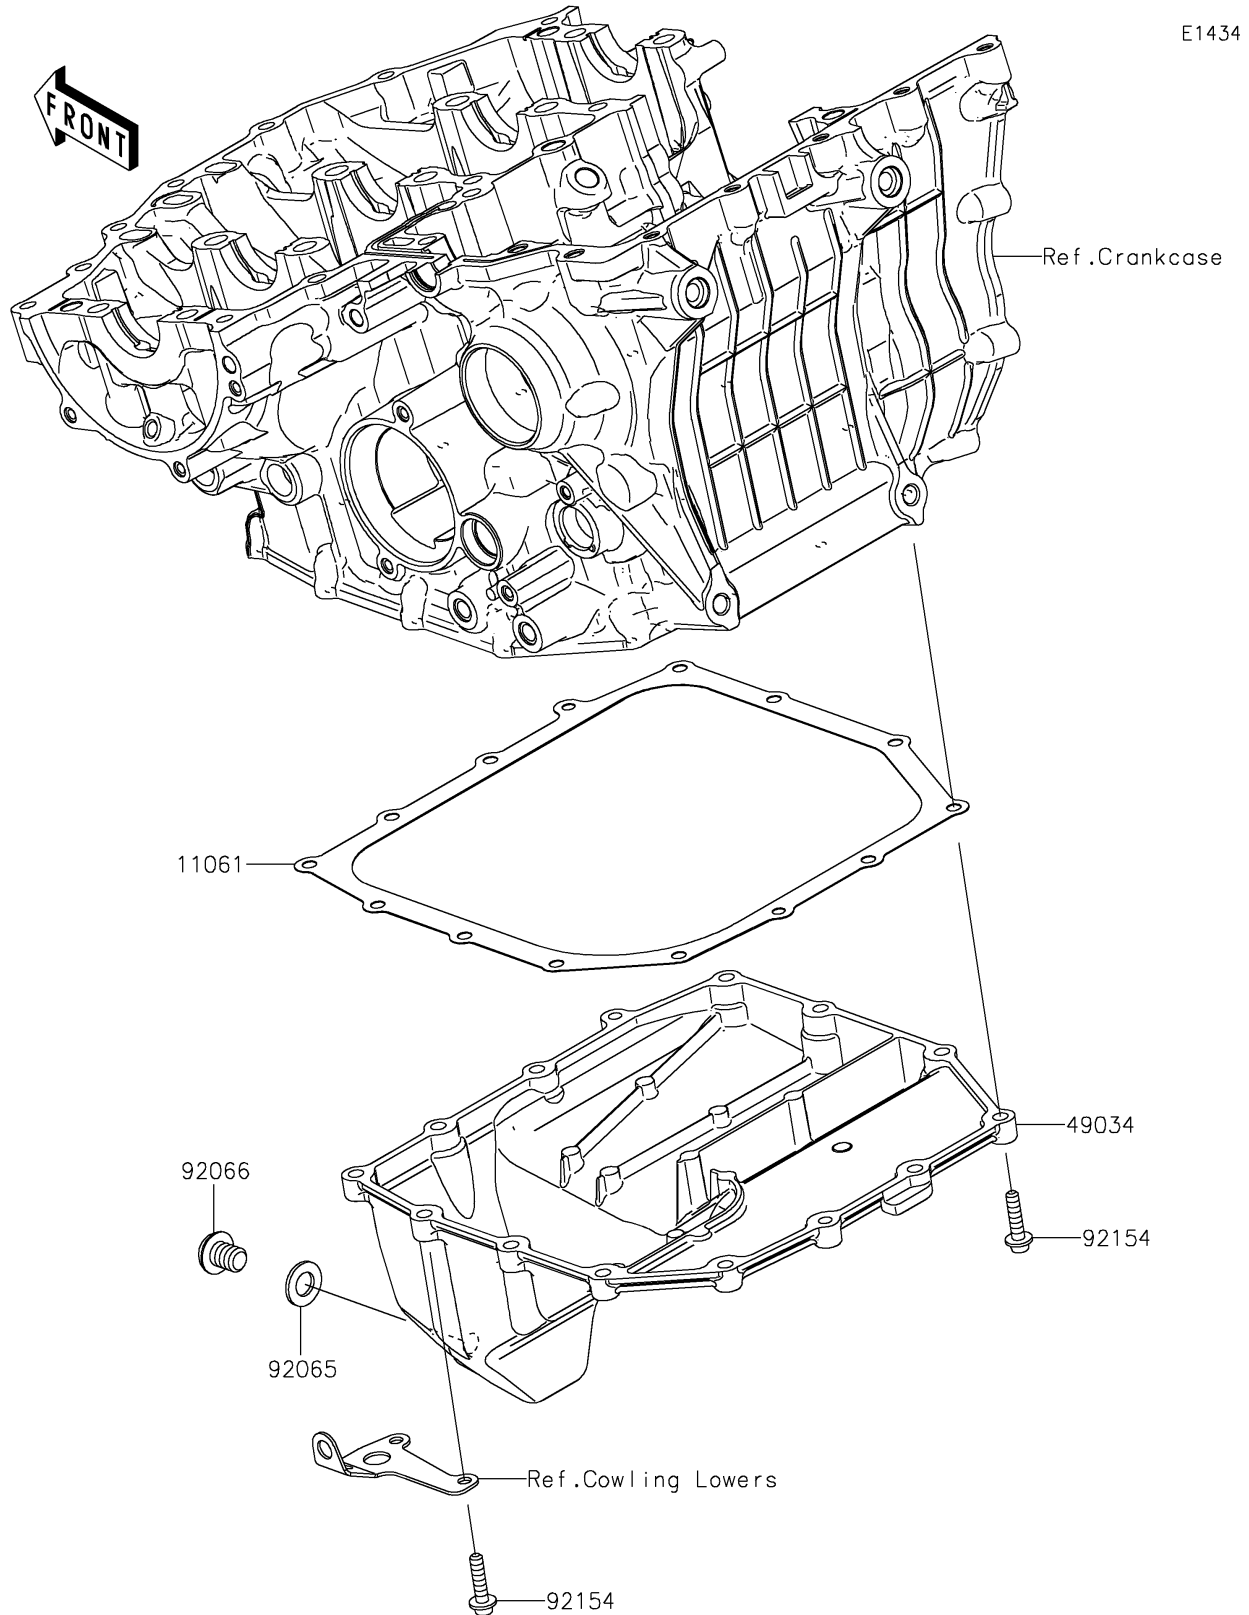

2026 Ninja H2 ABS

PARTS DIAGRAM

Oil Pan

2026 Ninja H2 ABS

PARTS LIST

Oil Pan

ITEM NAME	PART NUMBER	QUANTITY
GASKET,OIL PAN (Ref # 11061)	11061-0943	1
PAN-OIL (Ref # 49034)	49034-0572	1
GASKET,12X22X2 (Ref # 92065)	92065-097	1
PLUG,DRAIN (Ref # 92066)	92066-0799	1
BOLT,SOCKET,6X25 (Ref # 92154)	92154-1461	14