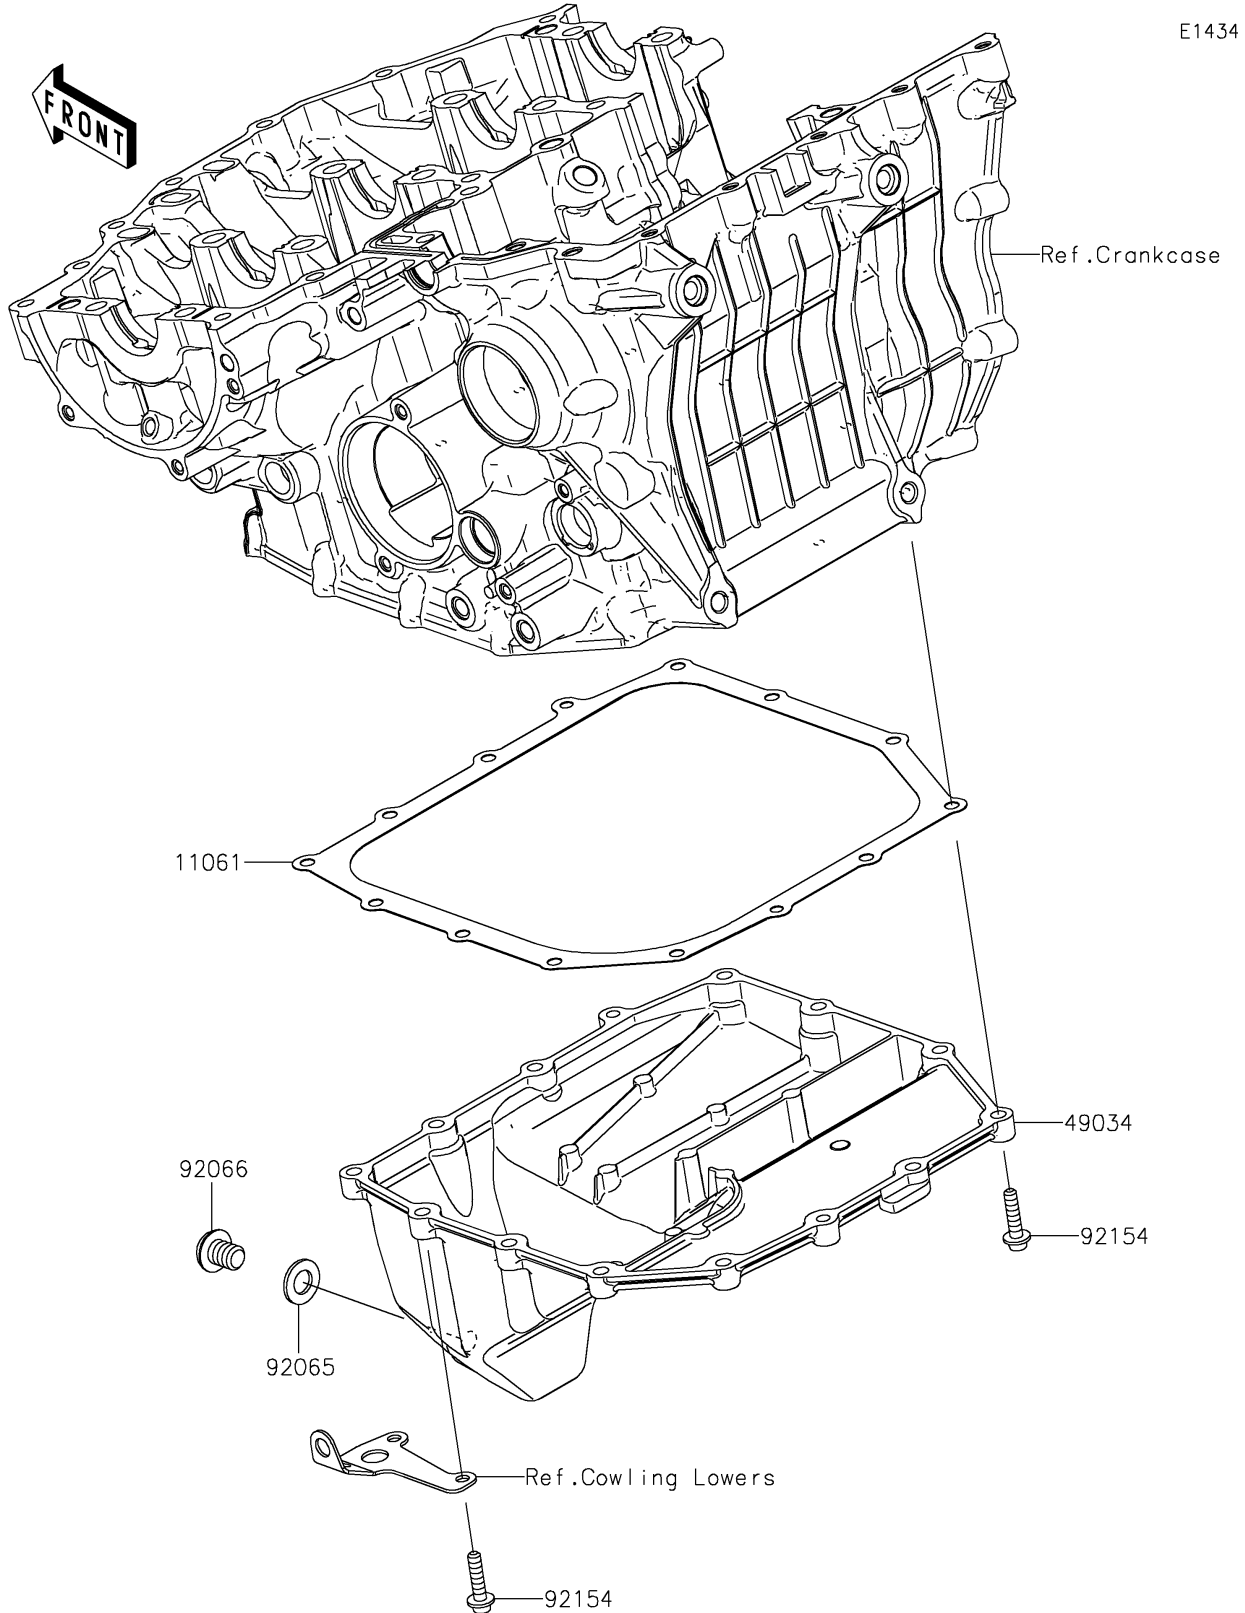

2026 Ninja H2 Carbon ABS

PARTS DIAGRAM

Oil Pan

2026 Ninja H2 Carbon ABS

PARTS LIST

Oil Pan

ITEM NAME	PART NUMBER	QUANTITY
GASKET,OIL PAN (Ref # 11061)	11061-0943	1
PAN-OIL (Ref # 49034)	49034-0572	1
GASKET,12X22X2 (Ref # 92065)	92065-097	1
PLUG,DRAIN (Ref # 92066)	92066-0799	1
BOLT,SOCKET,6X25 (Ref # 92154)	92154-1461	14