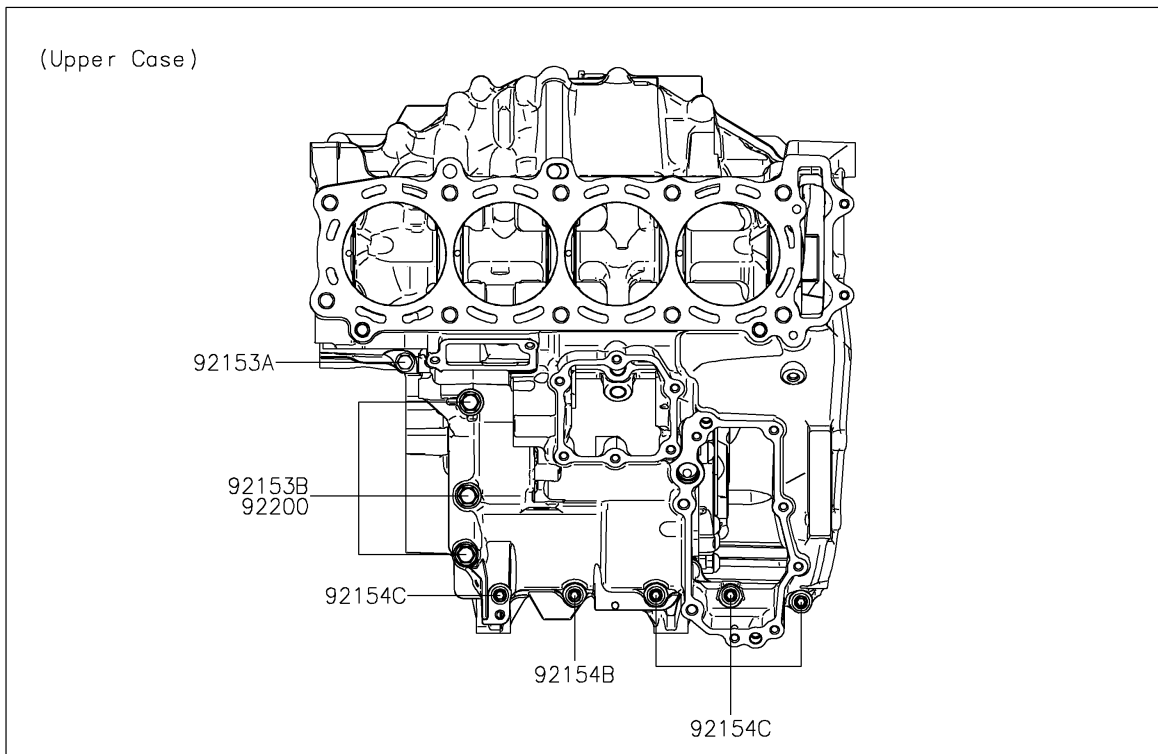

2026 Ninja H2 ABS

PARTS DIAGRAM

Crankcase Bolt Pattern

E1412

2026 Ninja H2 ABS

PARTS LIST

Crankcase Bolt Pattern

ITEM NAME

PART NUMBER

QUANTITY
