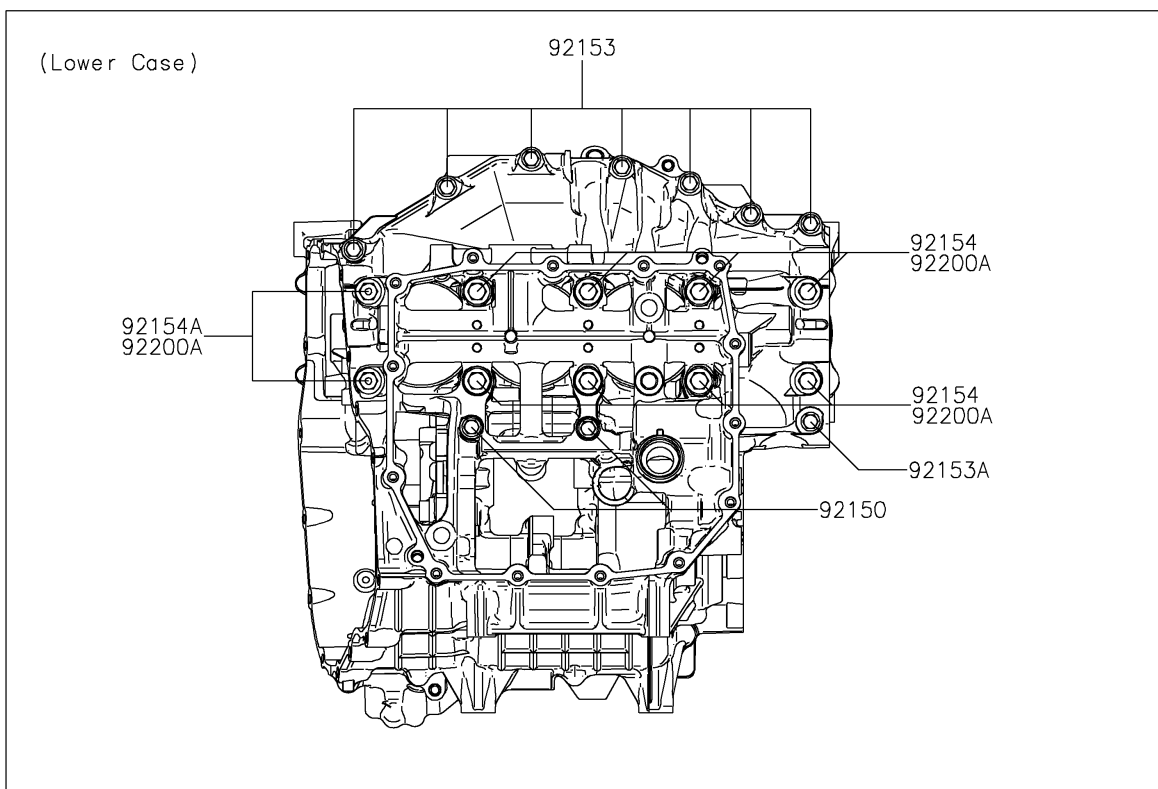

2026 Ninja H2 ABS

PARTS DIAGRAM

Crankcase Bolt Pattern

E1412

2026 Ninja H2 ABS

PARTS LIST

Crankcase Bolt Pattern

ITEM NAME

PART NUMBER

QUANTITY
