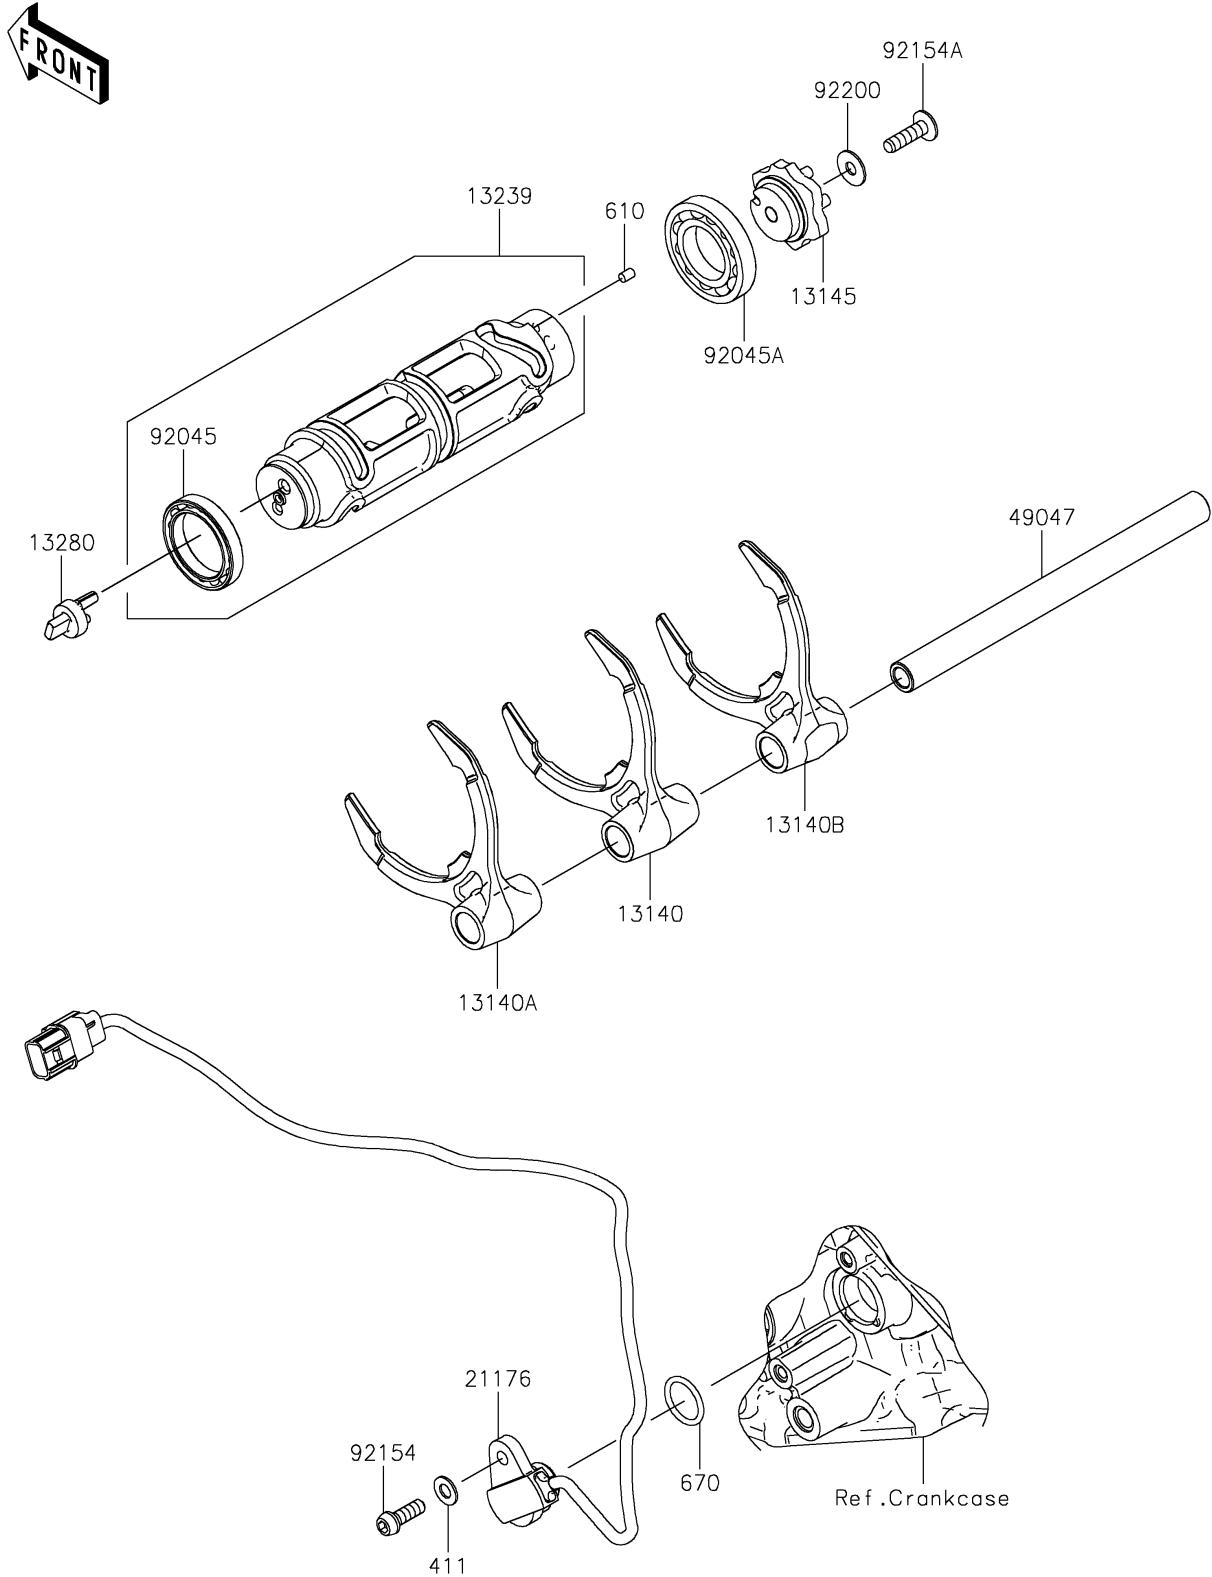

2026 Ninja H2 ABS

PARTS DIAGRAM

Gear Change Drum/Shift Fork(s)

E1362

2026 Ninja H2 ABS

PARTS LIST

Gear Change Drum/Shift Fork(s)

ITEM NAME	PART NUMBER	QUANTITY
FORK-SHIFT,3RD&4TH (Ref # 13140)	13140-0645	1
FORK-SHIFT,5TH&6TH (Ref # 13140A)	13140-0646	1
FORK-SHIFT,1ST&2ND (Ref # 13140B)	13140-0649	1
CAM-CHANGE DRUM (Ref # 13145)	13145-0586	1
DRUM-ASSY-CHANGE (Ref # 13239)	13239-0605	1
HOLDER (Ref # 13280)	13280-0964	1
SENSOR,GEAR POSITION (Ref # 21176)	21176-0787	1
ROD-SHIFT (Ref # 49047)	49047-0635	1
BEARING-BALL,6806 (Ref # 92045)	92045-0826	1
BEARING-BALL,16005 (Ref # 92045A)	92045-1045	1
BOLT,SOCKET,6X18 (Ref # 92154)	92154-1455	1
BOLT,TORX,6X22 (Ref # 92154A)	92154-2903	1
WASHER,6X16X1 (Ref # 92200)	92200-2145	1
WASHER-PLAIN,6MM (Ref # 411)	411AA0600	1
ROLLER,4X6 (Ref # 610)	610A0406	1
O RING,18MM (Ref # 670)	670D2018	1