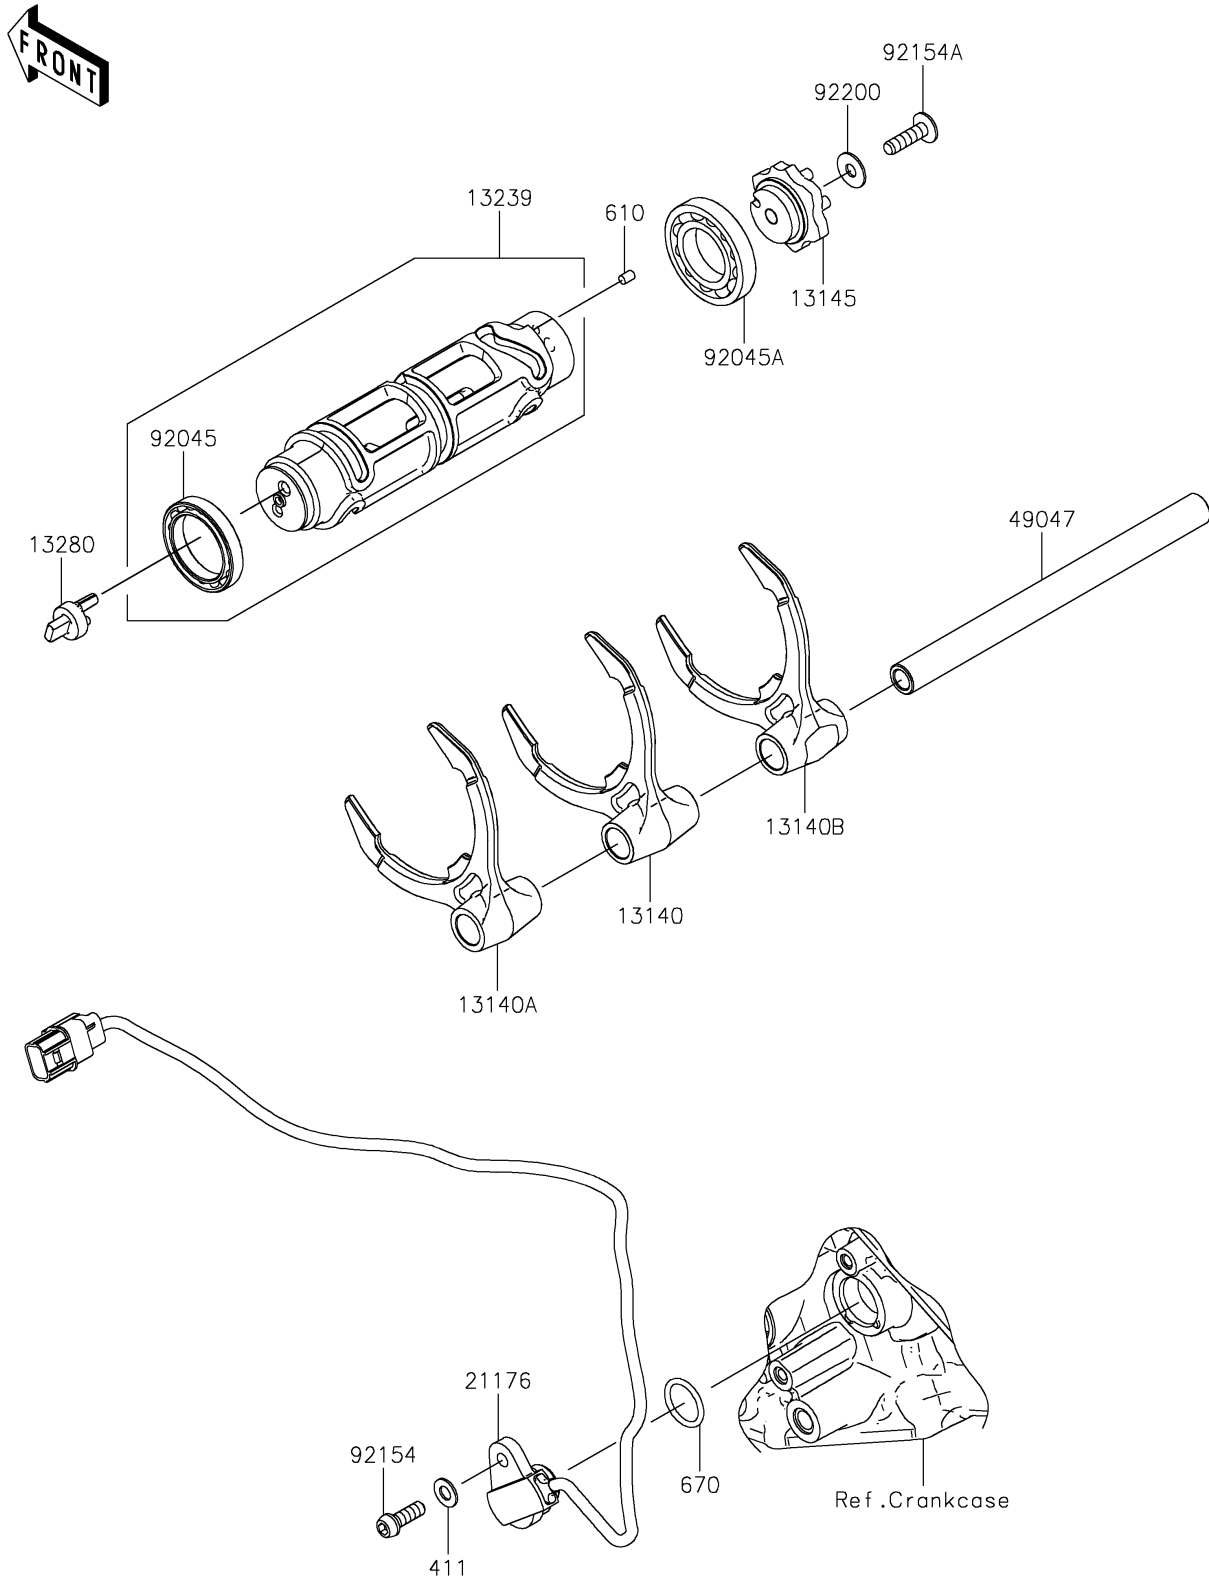

2026 NINJA H2® ABS

PARTS DIAGRAM

Gear Change Drum/Shift Fork(s)

E1362

2026 NINJA H2® ABS

PARTS LIST

Gear Change Drum/Shift Fork(s)

ITEM NAME	PART NUMBER	QUANTITY
FORK-SHIFT,3RD&4TH (Ref # 13140)	13140-0645	1
FORK-SHIFT,5TH&6TH (Ref # 13140A)	13140-0646	1
FORK-SHIFT,1ST&2ND (Ref # 13140B)	13140-0649	1
CAM-CHANGE DRUM (Ref # 13145)	13145-0586	1
DRUM-ASSY-CHANGE (Ref # 13239)	13239-0605	1
HOLDER (Ref # 13280)	13280-0964	1
SENSOR,GEAR POSITION (Ref # 21176)	21176-0787	1
ROD-SHIFT (Ref # 49047)	49047-0635	1
BEARING-BALL,6806 (Ref # 92045)	92045-0826	1
BEARING-BALL,16005 (Ref # 92045A)	92045-1045	1
BOLT,SOCKET,6X18 (Ref # 92154)	92154-1455	1
BOLT,TORX,6X22 (Ref # 92154A)	92154-2903	1
WASHER,6X16X1 (Ref # 92200)	92200-2145	1
WASHER-PLAIN,6MM (Ref # 411)	411AA0600	1
ROLLER,4X6 (Ref # 610)	610A0406	1
O RING,18MM (Ref # 670)	670D2018	1