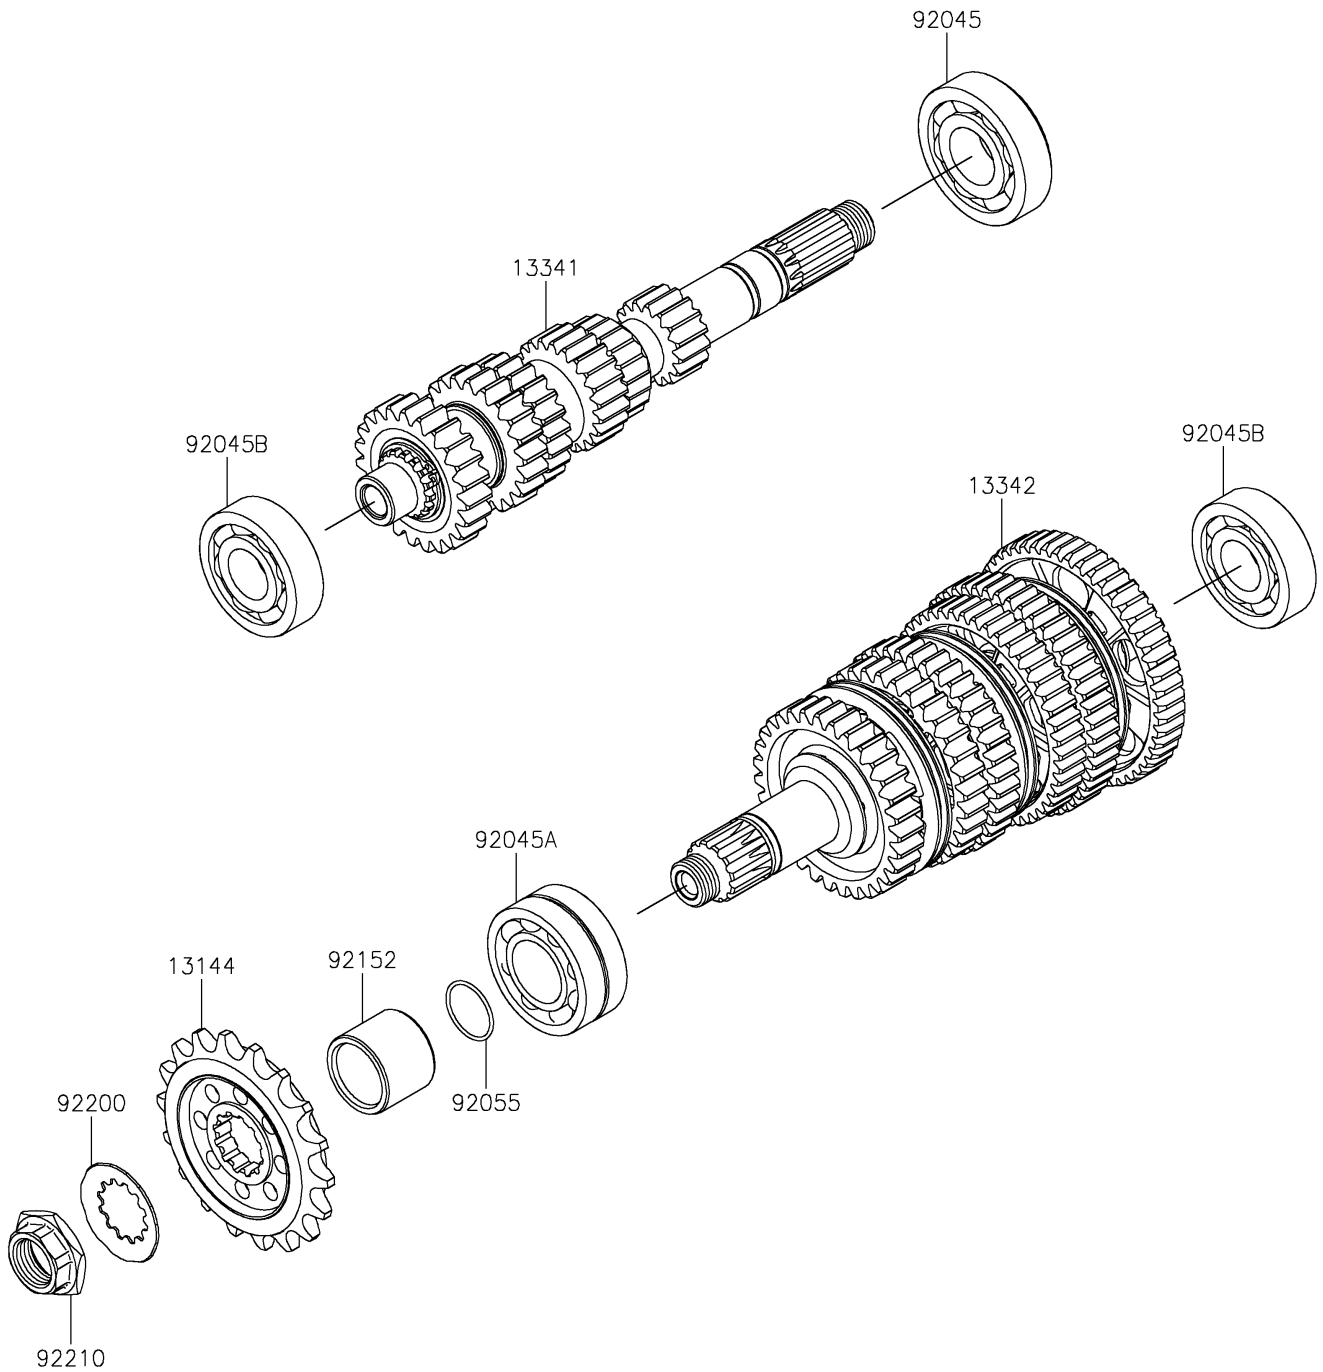

2026 Ninja H2 ABS

PARTS DIAGRAM

Transmission

E1361

2026 Ninja H2 ABS

PARTS LIST

Transmission

ITEM NAME

PART NUMBER

QUANTITY
