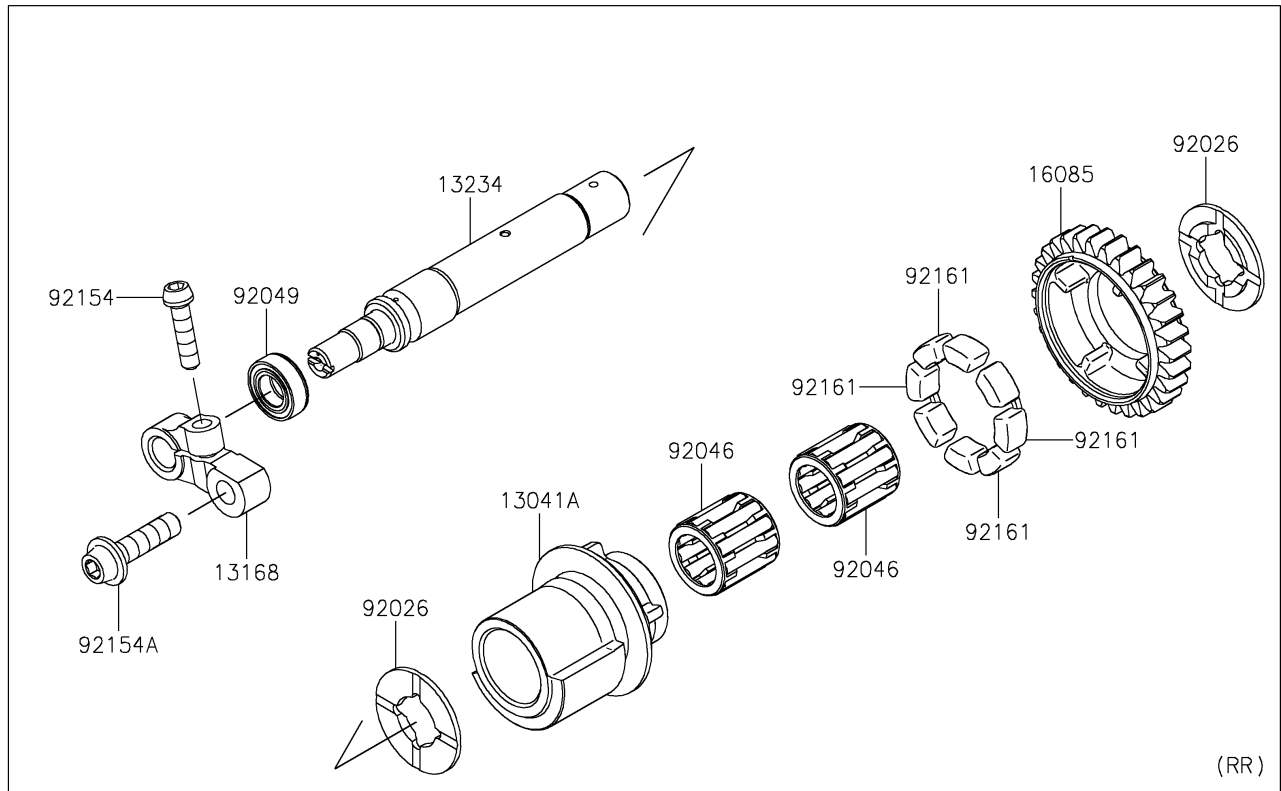

2026 Ninja H2 ABS

PARTS DIAGRAM

Balancer

E1323

2026 Ninja H2 ABS

PARTS LIST

Balancer

ITEM NAME	PART NUMBER	QUANTITY
BALANCER,FR (Ref # 13041)	13041-0043	1
BALANCER,RR (Ref # 13041A)	13041-0045	1
LEVER,BACKLASH ADJUSTMENT (Ref # 13168)	13168-0831	2
SHAFT-COMP (Ref # 13234)	13234-0050	1
SHAFT-COMP (Ref # 13234A)	13234-0595	1
GEAR,30T (Ref # 16085)	16085-0621	2
SPACER (Ref # 92026)	92026-0730	4
BEARING-NEEDLE (Ref # 92046)	92046-1266	4
SEAL-OIL (Ref # 92049)	92049-0720	2
BOLT,SOCKET,6X25 (Ref # 92154)	92154-1457	2
BOLT,SOCKET,8X30 (Ref # 92154A)	92154-1679	2
DAMPER (Ref # 92161)	92161-1055	8