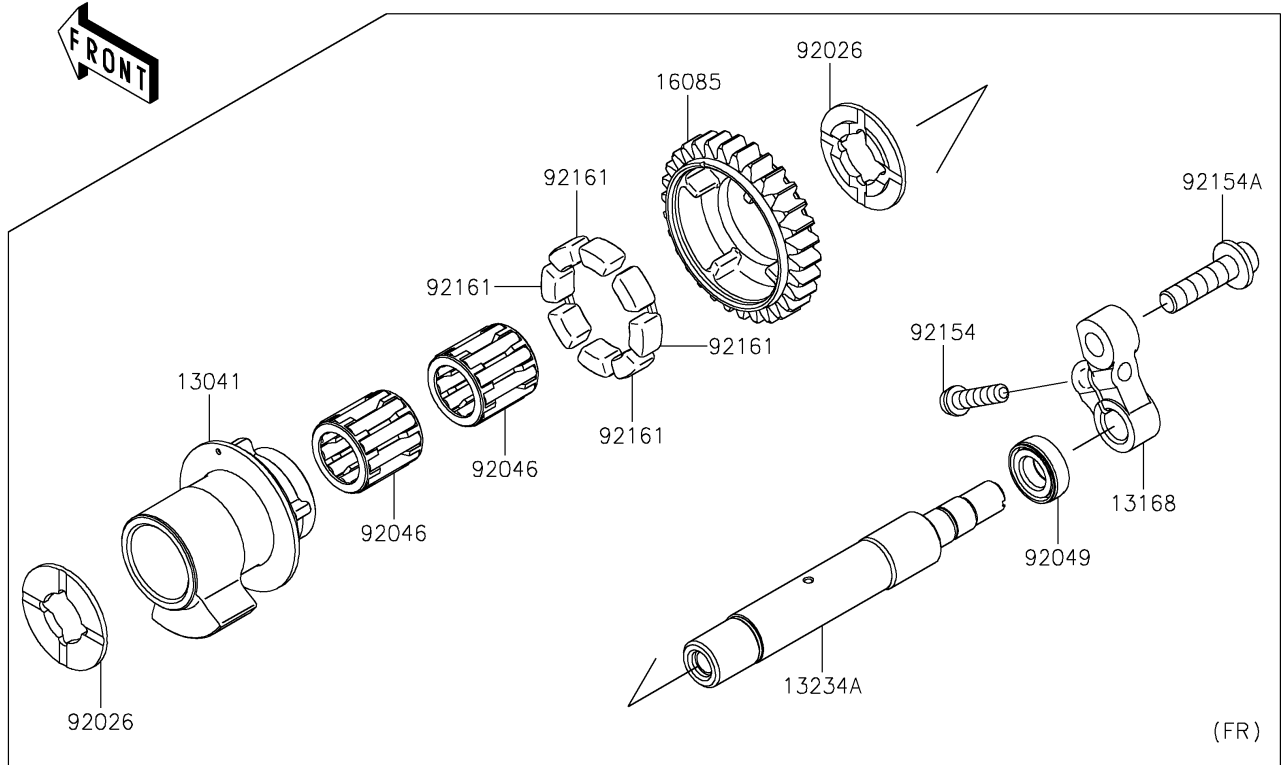

2026 Ninja H2 ABS

PARTS DIAGRAM

Balancer

E1323

2026 Ninja H2 ABS

PARTS LIST

Balancer

ITEM NAME	PART NUMBER	QUANTITY
BALANCER,FR (Ref # 13041)	13041-0043	1
BALANCER,RR (Ref # 13041A)	13041-0045	1
LEVER,BACKLASH ADJUSTMENT (Ref # 13168)	13168-0831	2
SHAFT-COMP (Ref # 13234)	13234-0050	1
SHAFT-COMP (Ref # 13234A)	13234-0595	1
GEAR,30T (Ref # 16085)	16085-0621	2
SPACER (Ref # 92026)	92026-0730	4
BEARING-NEEDLE (Ref # 92046)	92046-1266	4
SEAL-OIL (Ref # 92049)	92049-0720	2
BOLT,SOCKET,6X25 (Ref # 92154)	92154-1457	2
BOLT,SOCKET,8X30 (Ref # 92154A)	92154-1679	2
DAMPER (Ref # 92161)	92161-1055	8