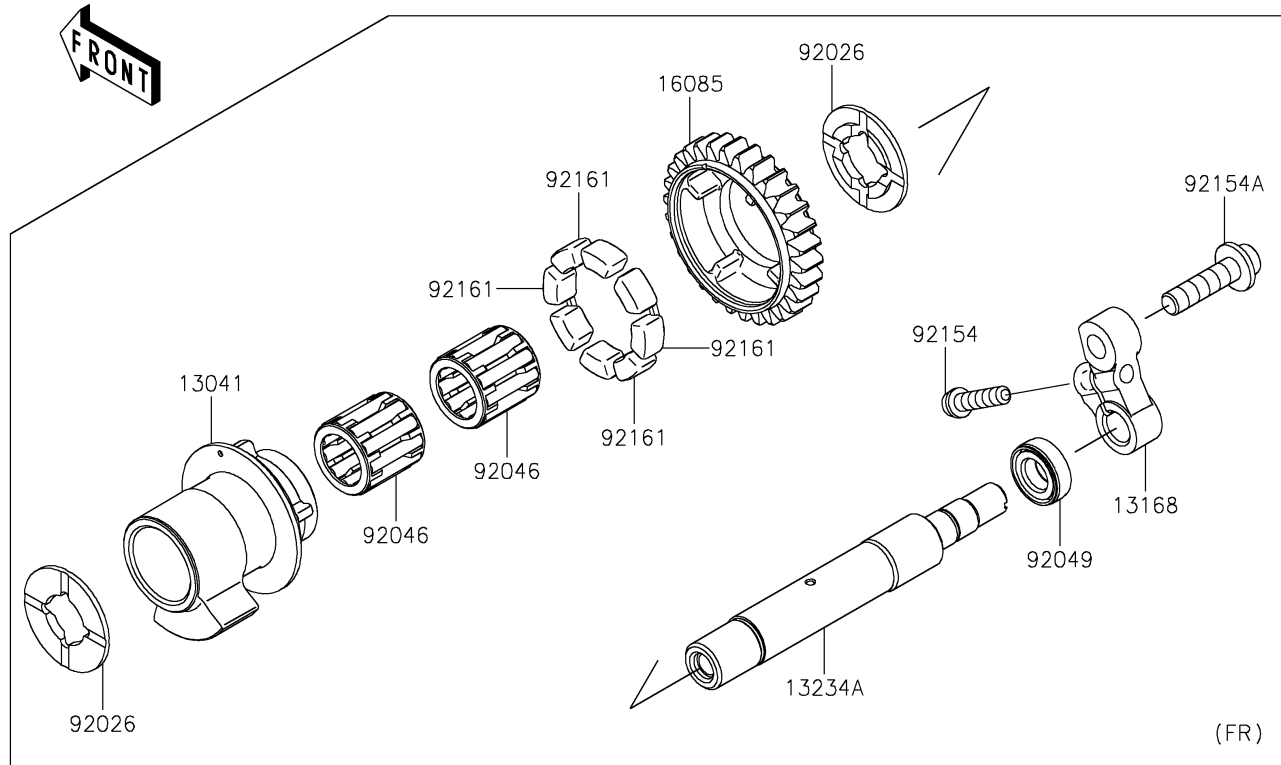

2026 NINJA H2® ABS

PARTS DIAGRAM

Balancer

E1323

2026 NINJA H2® ABS

PARTS LIST

Balancer

ITEM NAME	PART NUMBER	QUANTITY
BALANCER,FR (Ref # 13041)	13041-0043	1
BALANCER,RR (Ref # 13041A)	13041-0045	1
LEVER,BACKLASH ADJUSTMENT (Ref # 13168)	13168-0831	2
SHAFT-COMP (Ref # 13234)	13234-0050	1
SHAFT-COMP (Ref # 13234A)	13234-0595	1
GEAR,30T (Ref # 16085)	16085-0621	2
SPACER (Ref # 92026)	92026-0730	4
BEARING-NEEDLE (Ref # 92046)	92046-1266	4
SEAL-OIL (Ref # 92049)	92049-0720	2
BOLT,SOCKET,6X25 (Ref # 92154)	92154-1457	2
BOLT,SOCKET,8X30 (Ref # 92154A)	92154-1679	2
DAMPER (Ref # 92161)	92161-1055	8