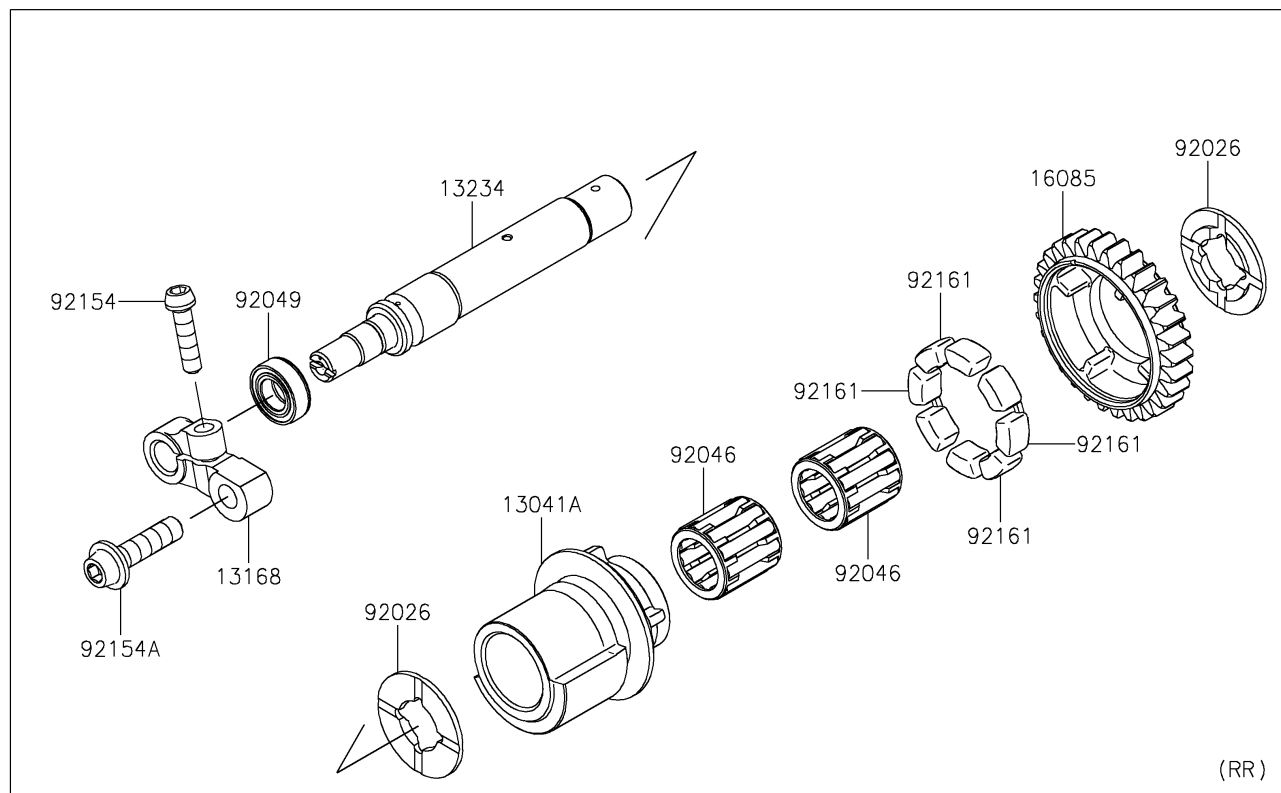

2026 NINJA H2® ABS

PARTS DIAGRAM

Balancer

E1323

2026 NINJA H2® ABS

PARTS LIST

Balancer

ITEM NAME	PART NUMBER	QUANTITY
BALANCER,FR (Ref # 13041)	13041-0043	1
BALANCER,RR (Ref # 13041A)	13041-0045	1
LEVER,BACKLASH ADJUSTMENT (Ref # 13168)	13168-0831	2
SHAFT-COMP (Ref # 13234)	13234-0050	1
SHAFT-COMP (Ref # 13234A)	13234-0595	1
GEAR,30T (Ref # 16085)	16085-0621	2
SPACER (Ref # 92026)	92026-0730	4
BEARING-NEEDLE (Ref # 92046)	92046-1266	4
SEAL-OIL (Ref # 92049)	92049-0720	2
BOLT,SOCKET,6X25 (Ref # 92154)	92154-1457	2
BOLT,SOCKET,8X30 (Ref # 92154A)	92154-1679	2
DAMPER (Ref # 92161)	92161-1055	8