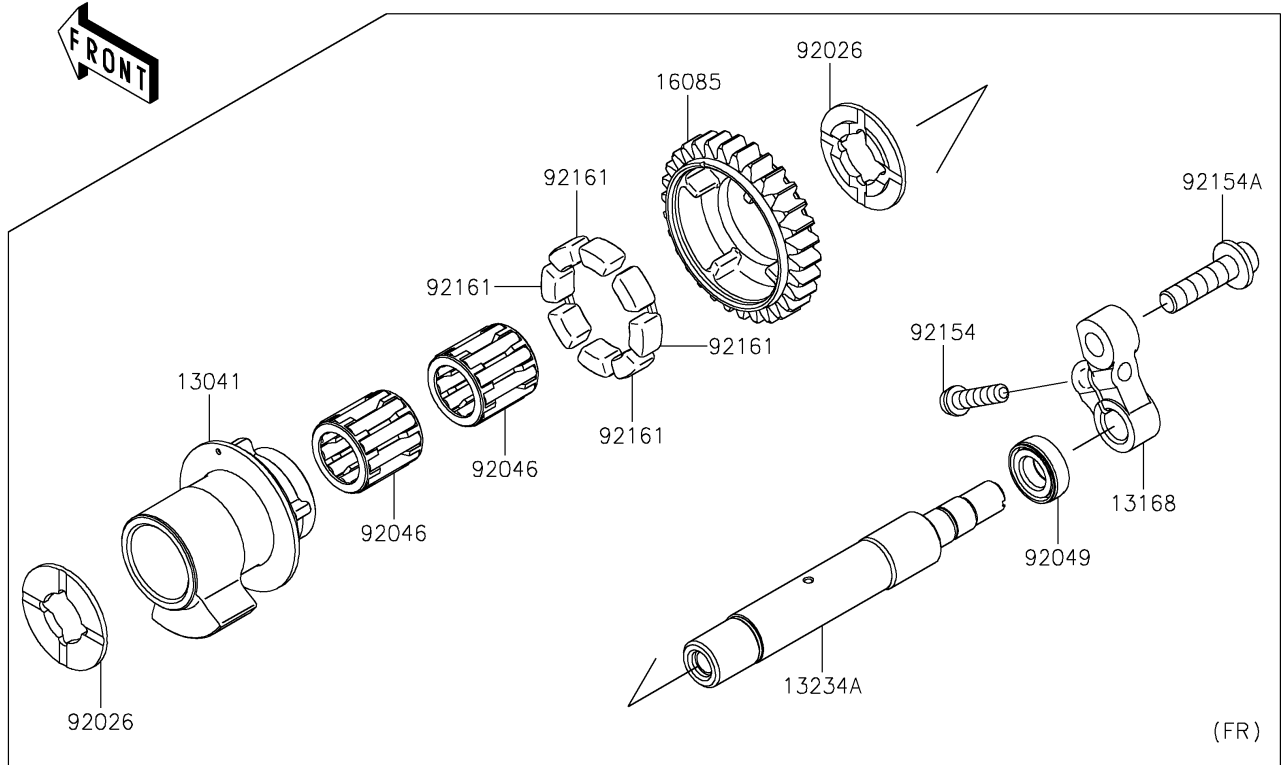

2026 Ninja H2 Carbon ABS

PARTS DIAGRAM

Balancer

E1323

2026 Ninja H2 Carbon ABS

PARTS LIST

Balancer

ITEM NAME	PART NUMBER	QUANTITY
BALANCER,FR (Ref # 13041)	13041-0043	1
BALANCER,RR (Ref # 13041A)	13041-0045	1
LEVER,BACKLASH ADJUSTMENT (Ref # 13168)	13168-0831	2
SHAFT-COMP (Ref # 13234)	13234-0050	1
SHAFT-COMP (Ref # 13234A)	13234-0595	1
GEAR,30T (Ref # 16085)	16085-0621	2
SPACER (Ref # 92026)	92026-0730	4
BEARING-NEEDLE (Ref # 92046)	92046-1266	4
SEAL-OIL (Ref # 92049)	92049-0720	2
BOLT,SOCKET,6X25 (Ref # 92154)	92154-1457	2
BOLT,SOCKET,8X30 (Ref # 92154A)	92154-1679	2
DAMPER (Ref # 92161)	92161-1055	8