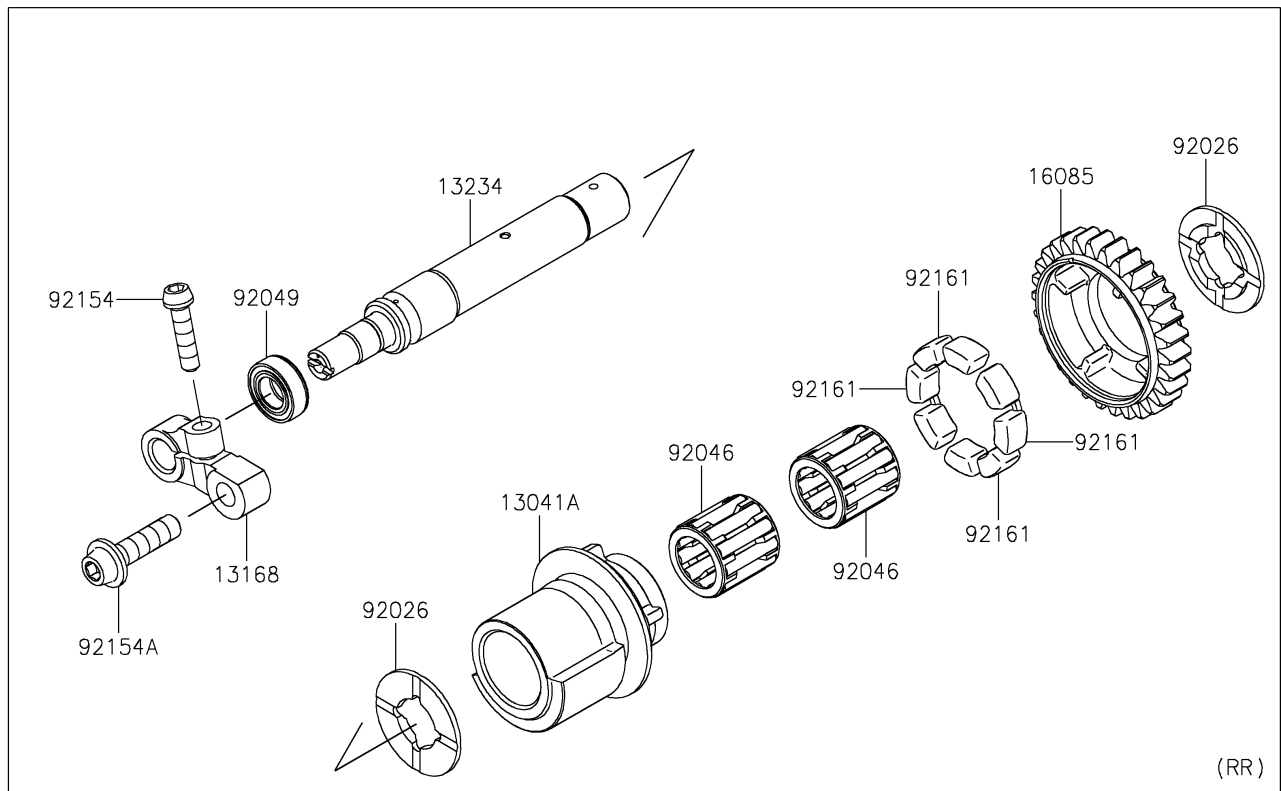

2026 Ninja H2 Carbon ABS

PARTS DIAGRAM

Balancer

E1323

2026 Ninja H2 Carbon ABS

PARTS LIST

Balancer

ITEM NAME	PART NUMBER	QUANTITY
BALANCER,FR (Ref # 13041)	13041-0043	1
BALANCER,RR (Ref # 13041A)	13041-0045	1
LEVER,BACKLASH ADJUSTMENT (Ref # 13168)	13168-0831	2
SHAFT-COMP (Ref # 13234)	13234-0050	1
SHAFT-COMP (Ref # 13234A)	13234-0595	1
GEAR,30T (Ref # 16085)	16085-0621	2
SPACER (Ref # 92026)	92026-0730	4
BEARING-NEEDLE (Ref # 92046)	92046-1266	4
SEAL-OIL (Ref # 92049)	92049-0720	2
BOLT,SOCKET,6X25 (Ref # 92154)	92154-1457	2
BOLT,SOCKET,8X30 (Ref # 92154A)	92154-1679	2
DAMPER (Ref # 92161)	92161-1055	8