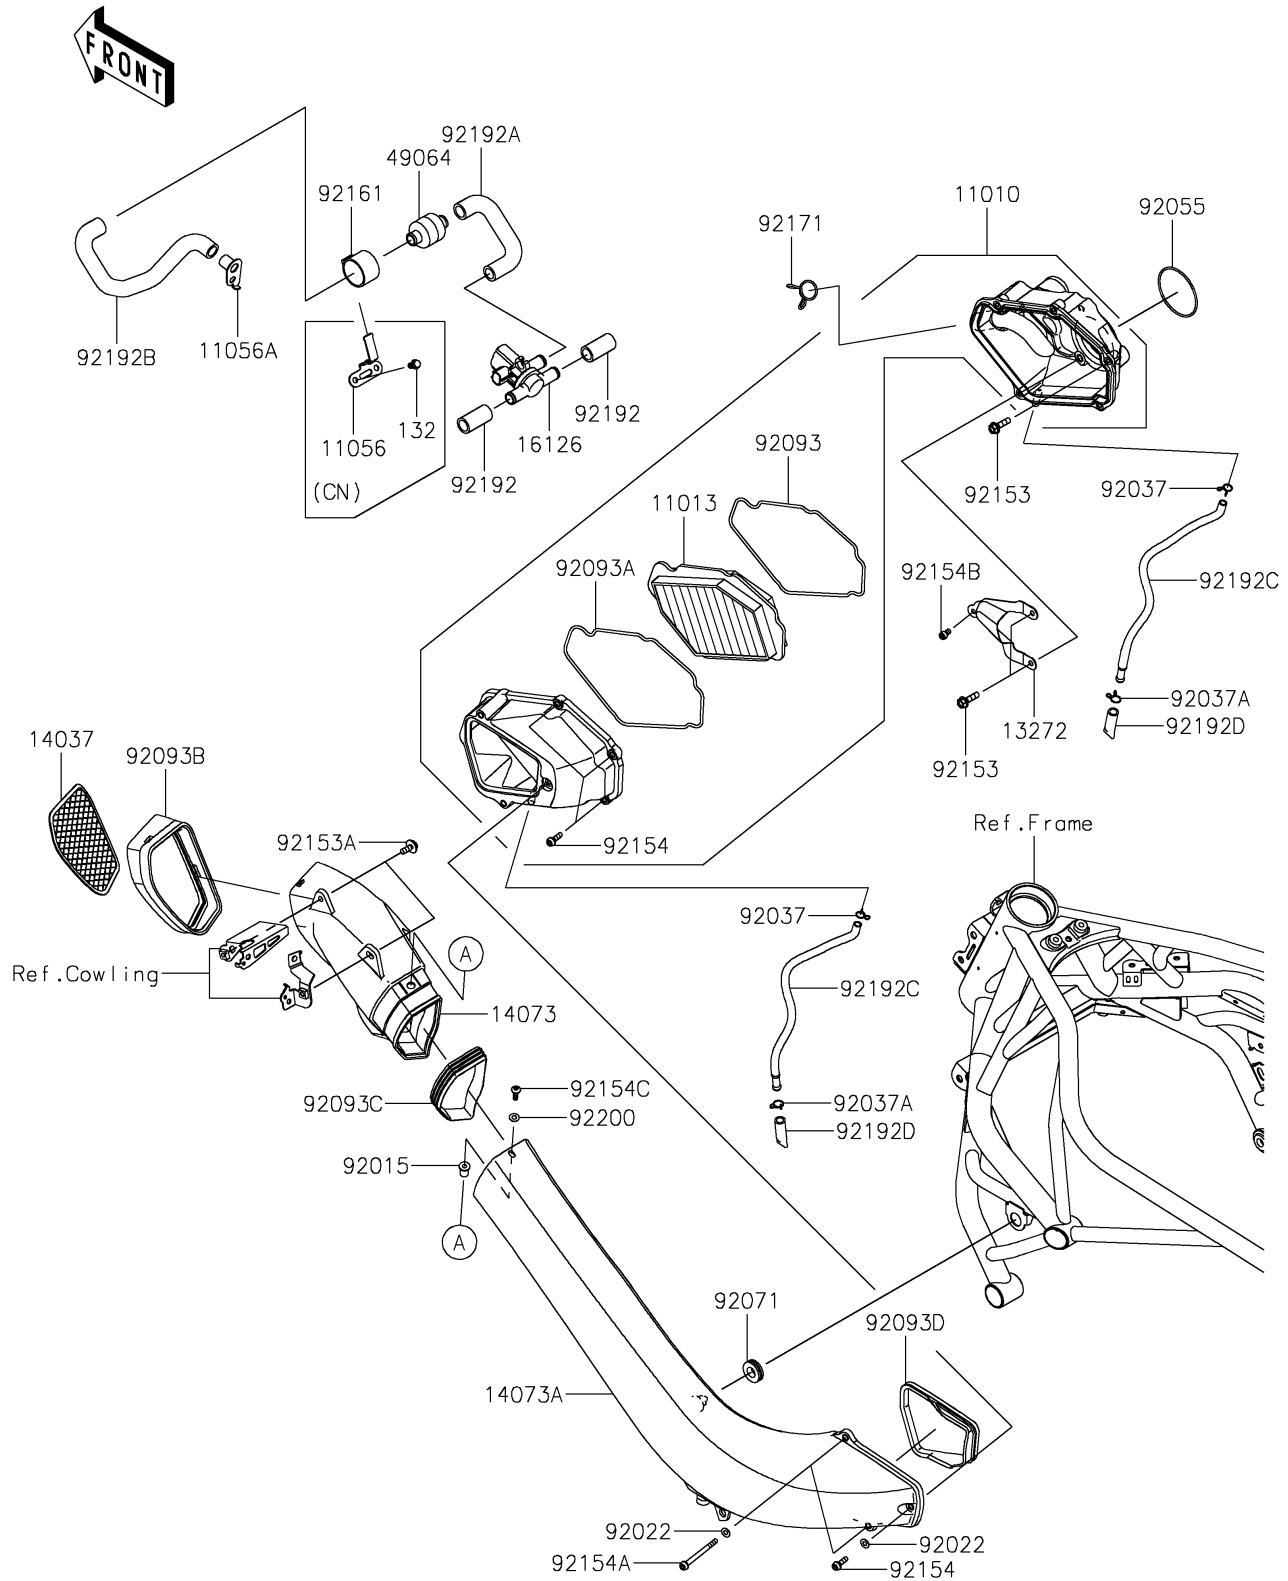

2026 Ninja H2 ABS

PARTS DIAGRAM

Air Cleaner

E1130

2026 Ninja H2 ABS

PARTS LIST

Air Cleaner

ITEM NAME

PART NUMBER

QUANTITY
