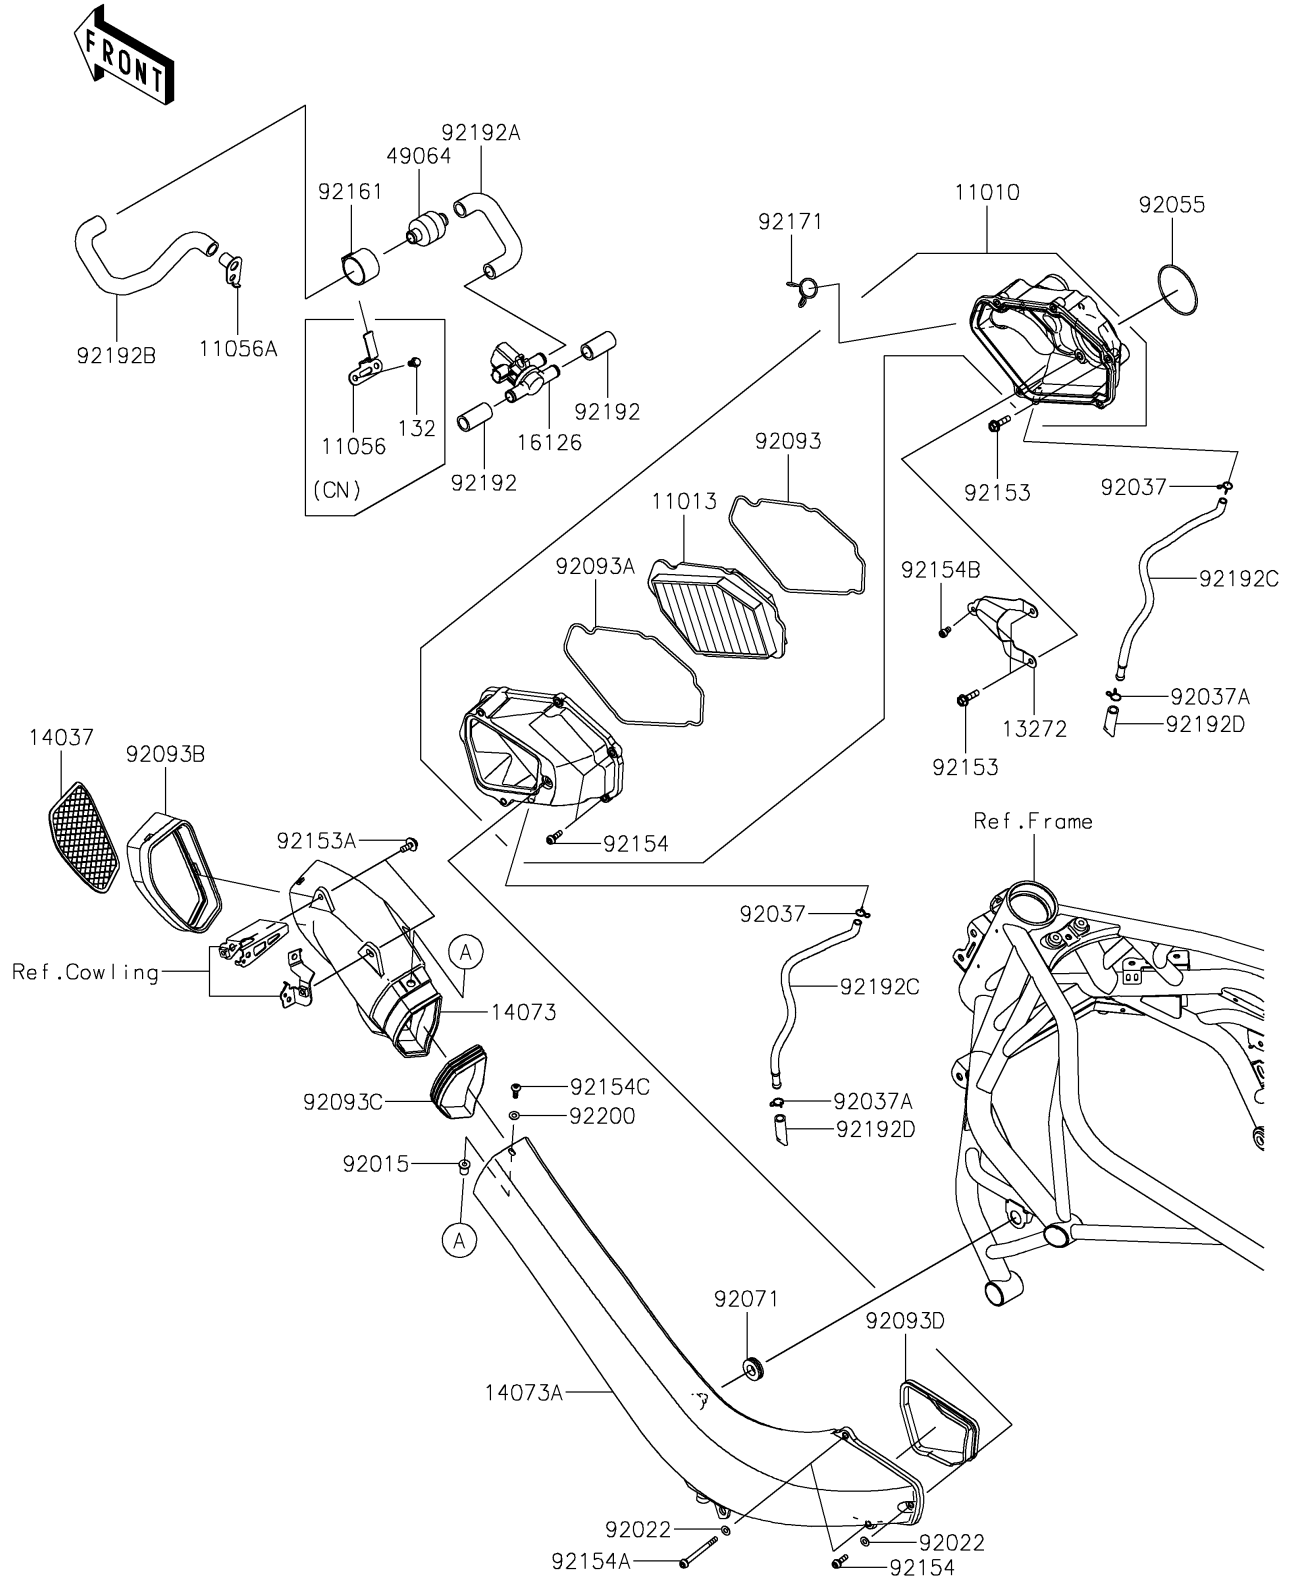

2026 Ninja H2 Carbon ABS

PARTS DIAGRAM

Air Cleaner

E1130

2026 Ninja H2 Carbon ABS

PARTS LIST

Air Cleaner

ITEM NAME	PART NUMBER	QUANTITY
FILTER-ASSY-AIR (Ref # 11010)	11010-0898	1
ELEMENT-AIR FILTER (Ref # 11013)	11013-0776	1
BRACKET,FILTER (Ref # 11056)	11056-4451	1
BRACKET,2ND AIR TUBE (Ref # 11056A)	11056-4479	1
PLATE,BLOW OFF (Ref # 13272)	13272-1850	1
SCREEN (Ref # 14037)	14037-0772	1
DUCT,RAM AIR,FR (Ref # 14073)	14073-0869	1
DUCT,RAM AIR,RR,M.S.BLACK (Ref # 14073A)	14073-0870-660	1
VALVE,AIR SWITCHING (Ref # 16126)	16126-0745	1
FILTER-AIR (Ref # 49064)	49064-0010	1
NUT,WELL,5MM (Ref # 92015)	92015-1757	1
WASHER,5.1X10X1.0 (Ref # 92022)	92022-1977	3
CLAMP (Ref # 92037)	92037-1712	2
CLAMP,TUBE (Ref # 92037A)	92037-1972	2
RING-O,60.5X2 (Ref # 92055)	92055-0836	1
GROMMET (Ref # 92071)	92071-056	1
SEAL,ELEMENT (Ref # 92093)	92093-0614	1
SEAL,CASE (Ref # 92093A)	92093-0615	1
SEAL,FR (Ref # 92093B)	92093-0618	1
SEAL,RR (Ref # 92093C)	92093-0619	1
SEAL (Ref # 92093D)	92093-0620	1
BOLT,FLANGED,6X22 (Ref # 92153)	92153-1566	3
BOLT,UPSET-WP,6X16 (Ref # 92153A)	92153-1587	2
BOLT,SOCKET,5X18 (Ref # 92154)	92154-1450	4
BOLT,SOCKET,5X18 (Ref # 92154A)	92154-1452	2
BOLT,SOCKET,5X10 (Ref # 92154B)	92154-1642	1
BOLT,SOCKET,5X16 (Ref # 92154C)	92154-1729	1
DAMPER,FILTER (Ref # 92161)	92161-1713	1
CLAMP (Ref # 92171)	92171-0391	1

2026 Ninja H2 Carbon ABS

PARTS LIST

Air Cleaner

ITEM NAME	PART NUMBER	QUANTITY
TUBE,12X17.6X38 (Ref # 92192)	92192-0887	2
TUBE,VALVE-FILTER (Ref # 92192A)	92192-1413	1
TUBE,FILTER INLET (Ref # 92192B)	92192-1414	1
TUBE,DRAIN L=285 (Ref # 92192C)	92192-1461	2
TUBE,DRAIN,L=40 (Ref # 92192D)	92192-1979	2
WASHER,NYLON,5.3X11.5X0.5 (Ref # 92200)	92200-1480	1
BOLT-FLANGED-SMALL,6X10 (Ref # 132)	132BA0610	2