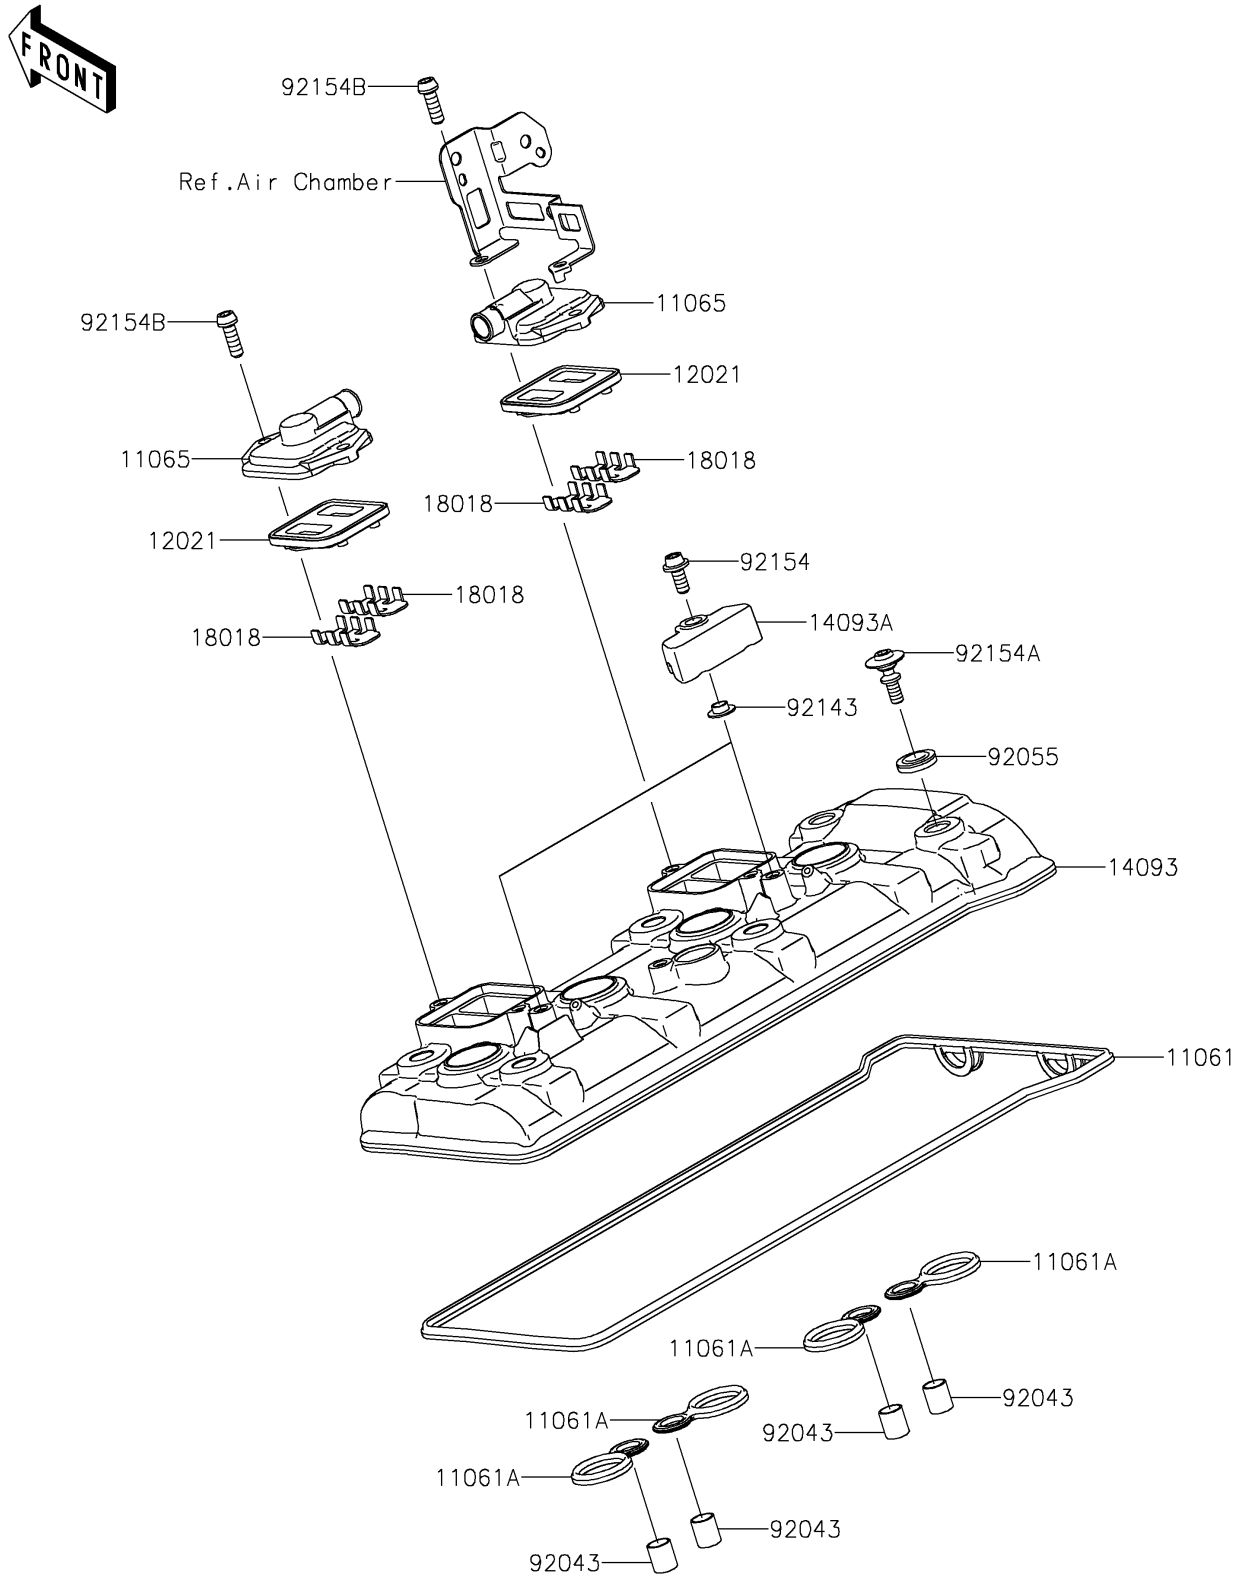

2026 Ninja H2 ABS

PARTS DIAGRAM

Cylinder Head Cover

E1112

2026 Ninja H2 ABS

PARTS LIST

Cylinder Head Cover

ITEM NAME

PART NUMBER

QUANTITY
