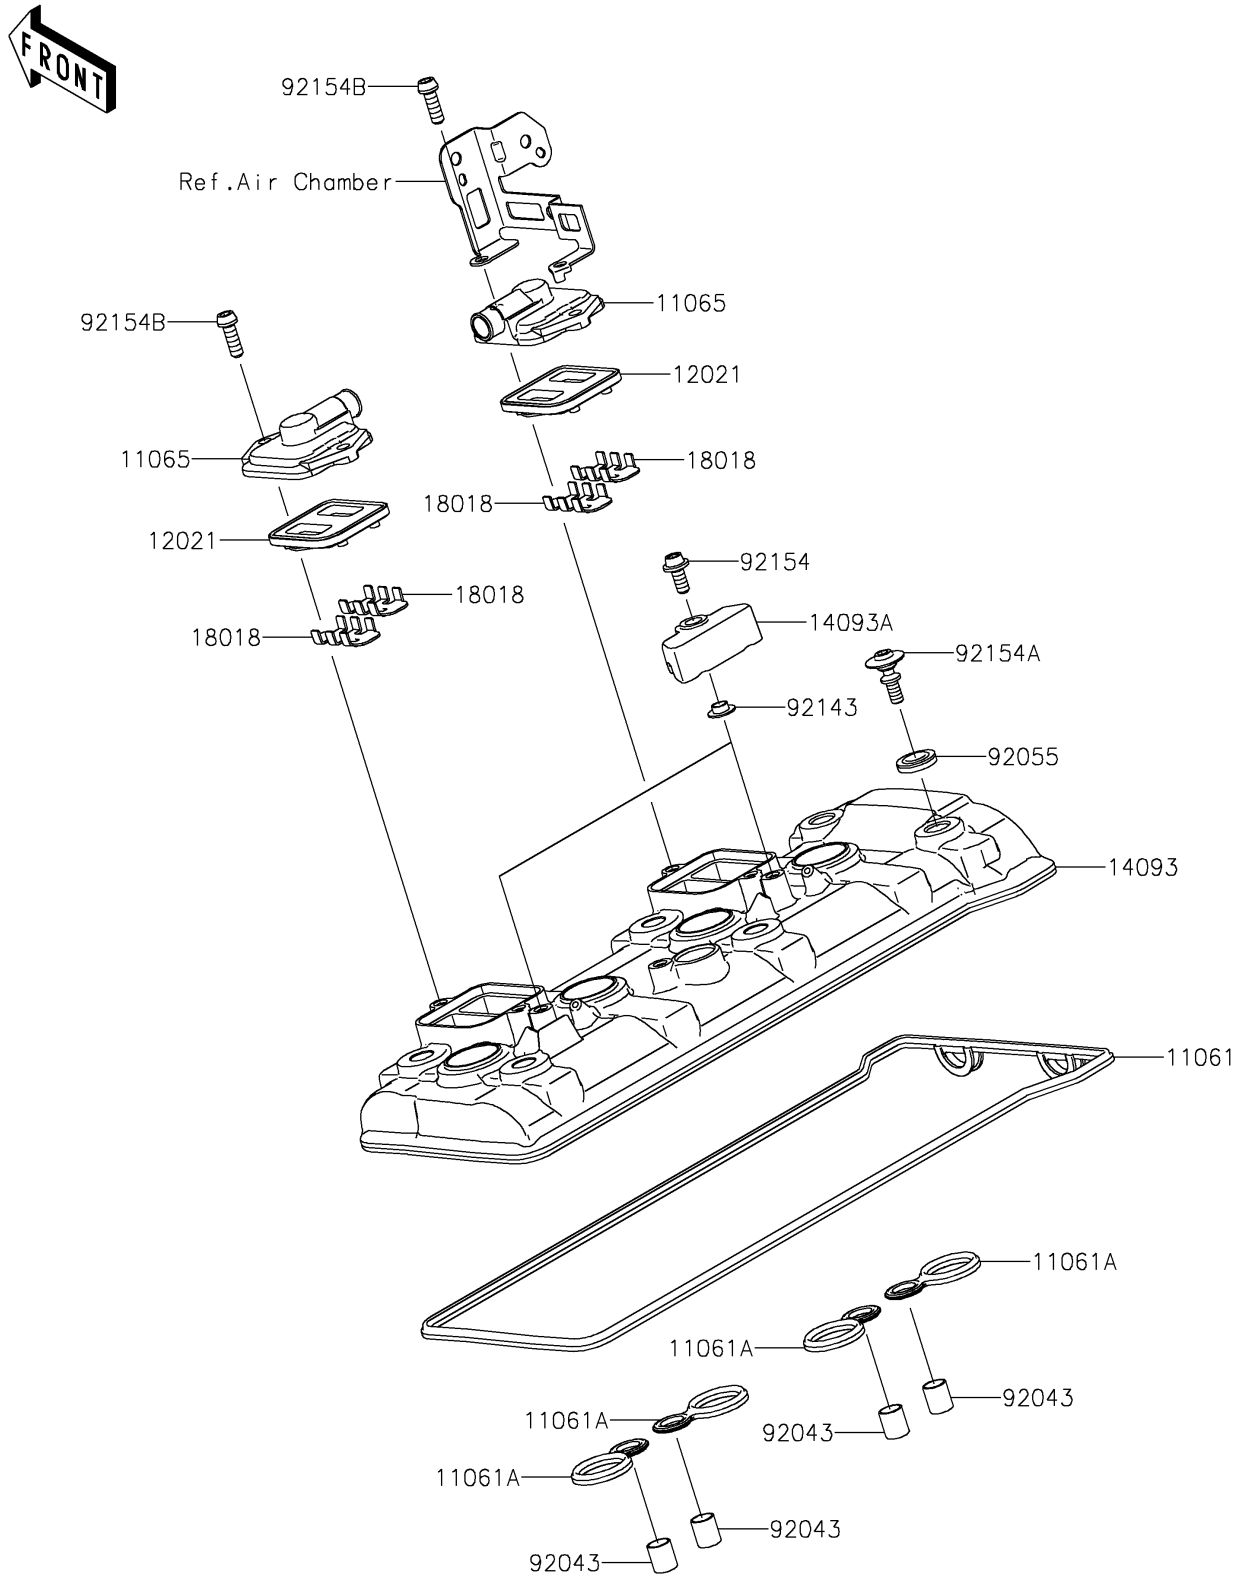

2026 NINJA H2[®] ABS

PARTS DIAGRAM

Cylinder Head Cover

E1112

2026 NINJA H2[®] ABS

PARTS LIST

Cylinder Head Cover

ITEM NAME

PART NUMBER

QUANTITY
