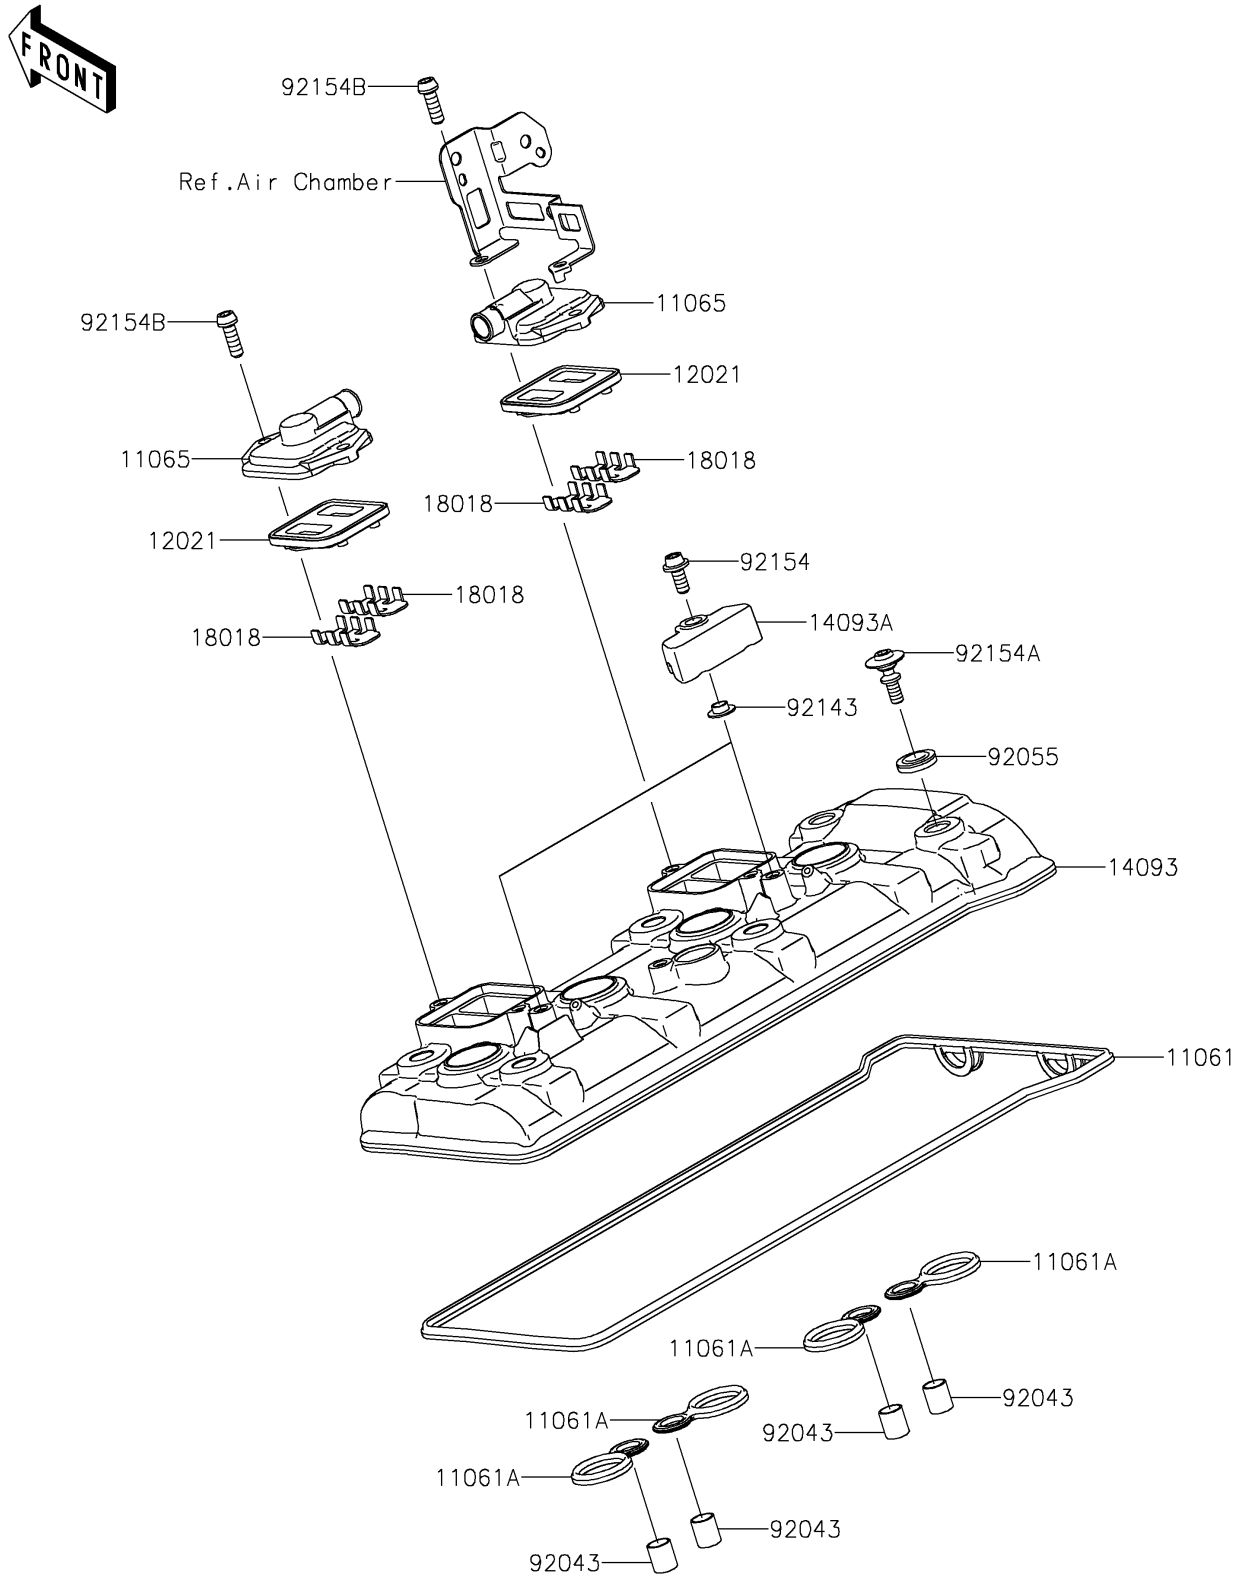

2026 Ninja H2 Carbon ABS

PARTS DIAGRAM

Cylinder Head Cover

E1112

2026 Ninja H2 Carbon ABS

PARTS LIST

Cylinder Head Cover

ITEM NAME

PART NUMBER

QUANTITY
