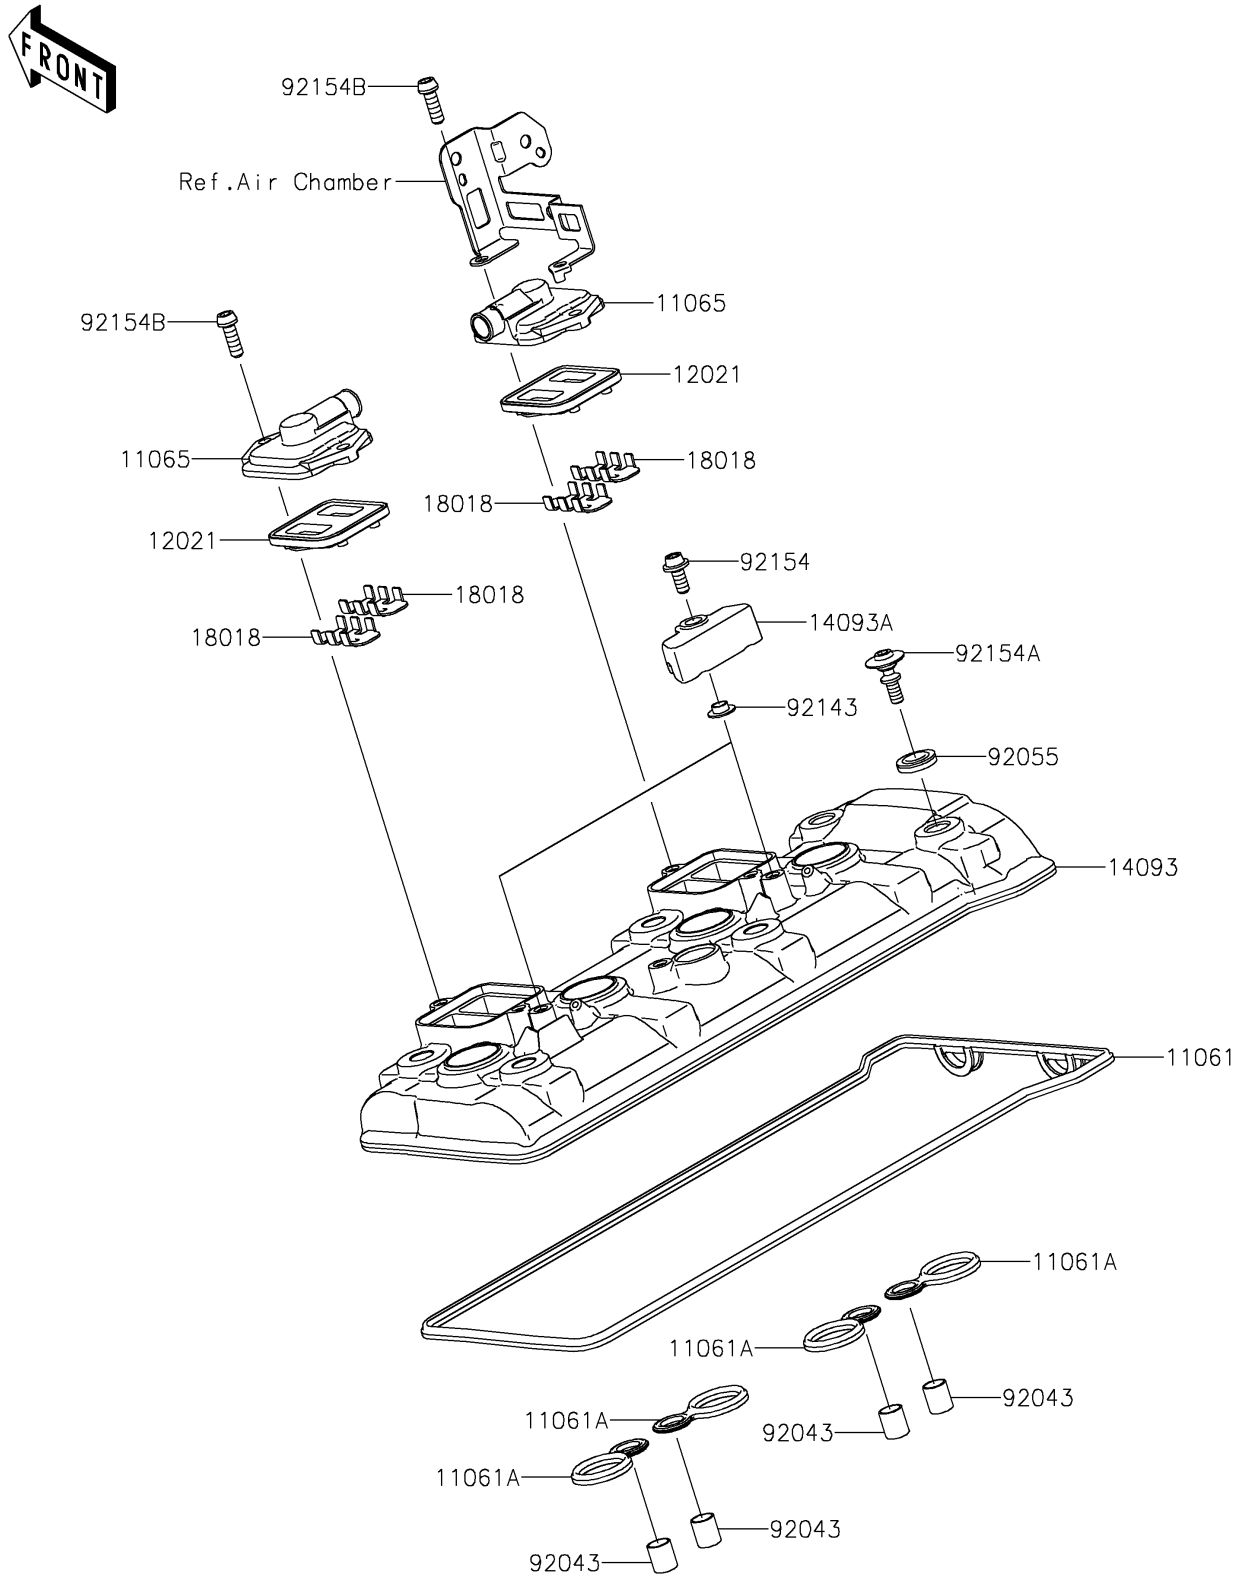

## PARTS DIAGRAM

### Cylinder Head Cover

E1112

## PARTS LIST

### Cylinder Head Cover

ITEM NAME	PART NUMBER	QUANTITY
GASKET,HEAD COVER (Ref # 11061)	11061-0979	1
GASKET,PLUG HOLE (Ref # 11061A)	11061-1185	4
CAP,ASV (Ref # 11065)	11065-0869	2
VALVE-ASSY-REED (Ref # 12021)	12021-0021	2
COVER,HEAD (Ref # 14093)	14093-0092	1
COVER (Ref # 14093A)	14093-0291	2
PLATE-HEAT GUARD (Ref # 18018)	18018-0591	4
PIN,10.1X12X14 (Ref # 92043)	92043-4009	4
RING-O (Ref # 92055)	92055-0820	6
COLLAR (Ref # 92143)	92143-1331	2
BOLT,SOCKET,6X14 (Ref # 92154)	92154-1460	2
BOLT (Ref # 92154A)	92154-1468	6
BOLT,SOCKET,6X18 (Ref # 92154B)	92154-1498	4