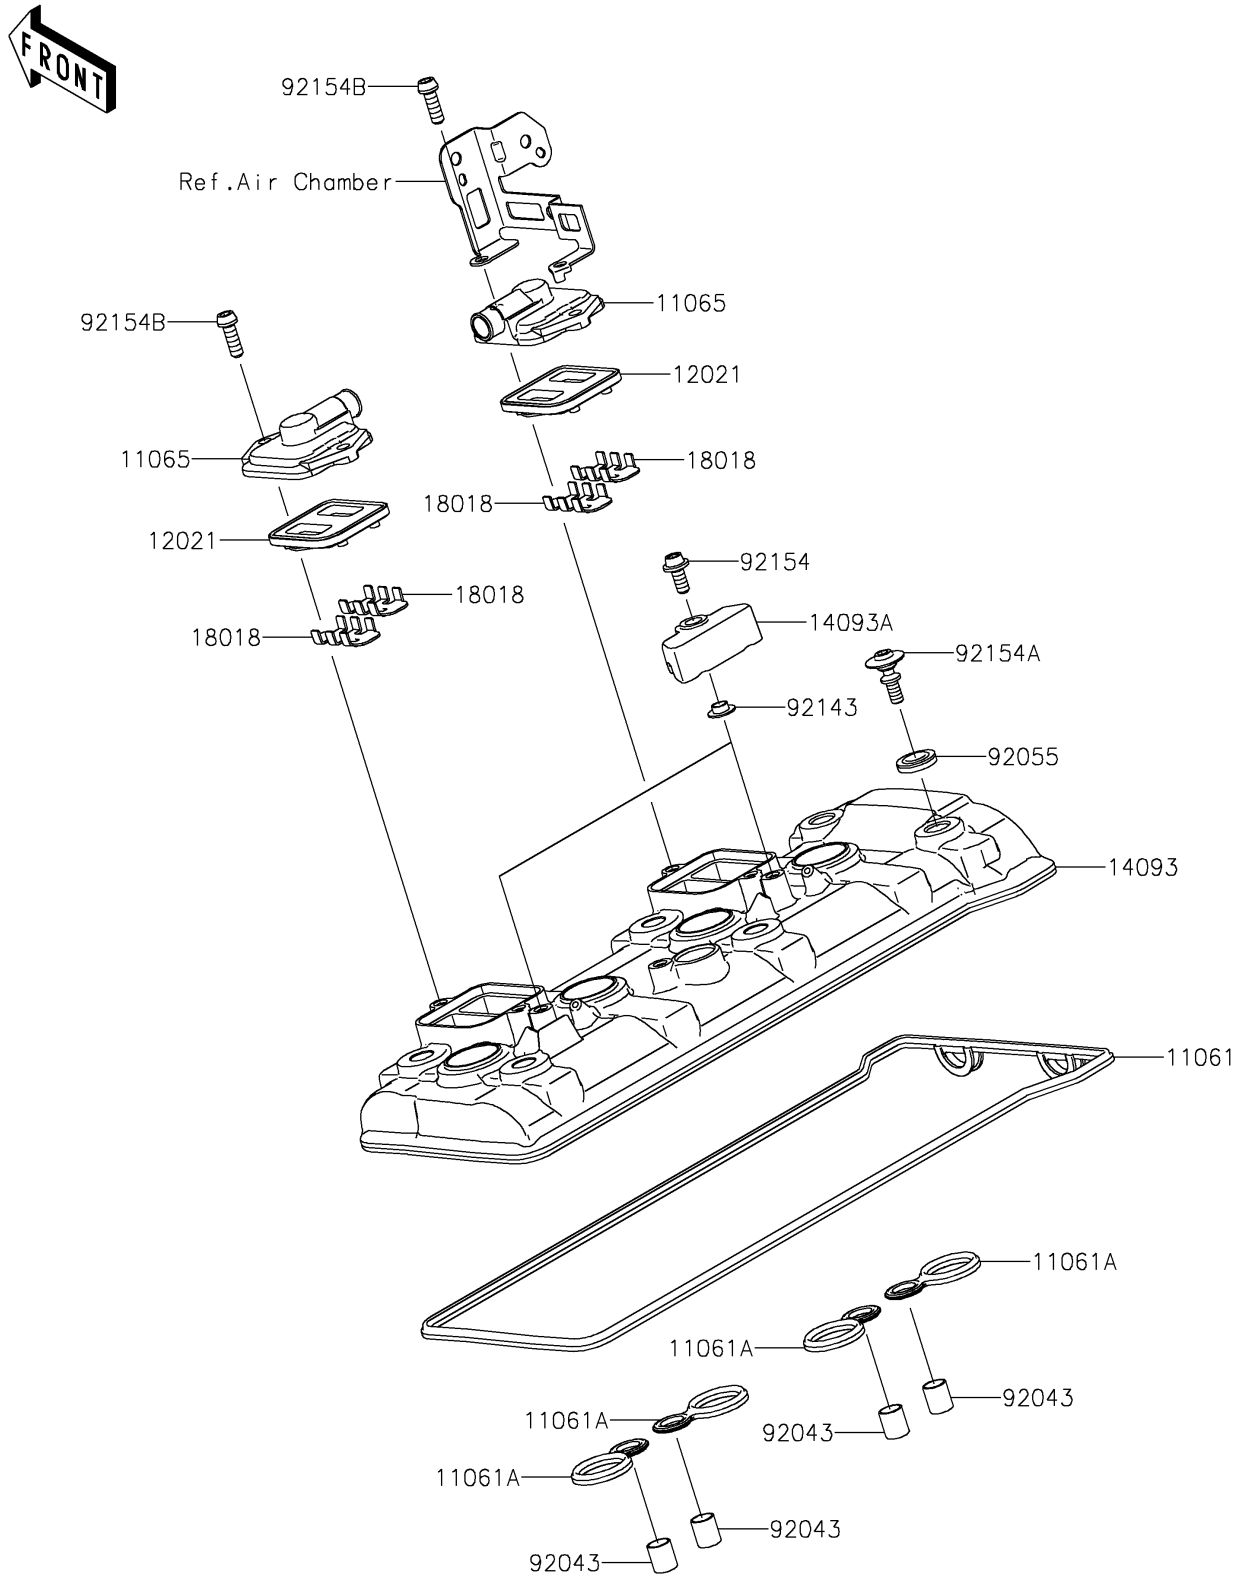

2026 Ninja H2 Carbon ABS

PARTS DIAGRAM

Cylinder Head Cover

E1112

2026 Ninja H2 Carbon ABS

PARTS LIST

Cylinder Head Cover

ITEM NAME	PART NUMBER	QUANTITY
GASKET,HEAD COVER (Ref # 11061)	11061-0979	1
GASKET,PLUG HOLE (Ref # 11061A)	11061-1185	4
CAP,ASV (Ref # 11065)	11065-0869	2
VALVE-ASSY-REED (Ref # 12021)	12021-0021	2
COVER,HEAD (Ref # 14093)	14093-0092	1
COVER (Ref # 14093A)	14093-0291	2
PLATE-HEAT GUARD (Ref # 18018)	18018-0591	4
PIN,10.1X12X14 (Ref # 92043)	92043-4009	4
RING-O (Ref # 92055)	92055-0820	6
COLLAR (Ref # 92143)	92143-1331	2
BOLT,SOCKET,6X14 (Ref # 92154)	92154-1460	2
BOLT (Ref # 92154A)	92154-1468	6
BOLT,SOCKET,6X18 (Ref # 92154B)	92154-1498	4