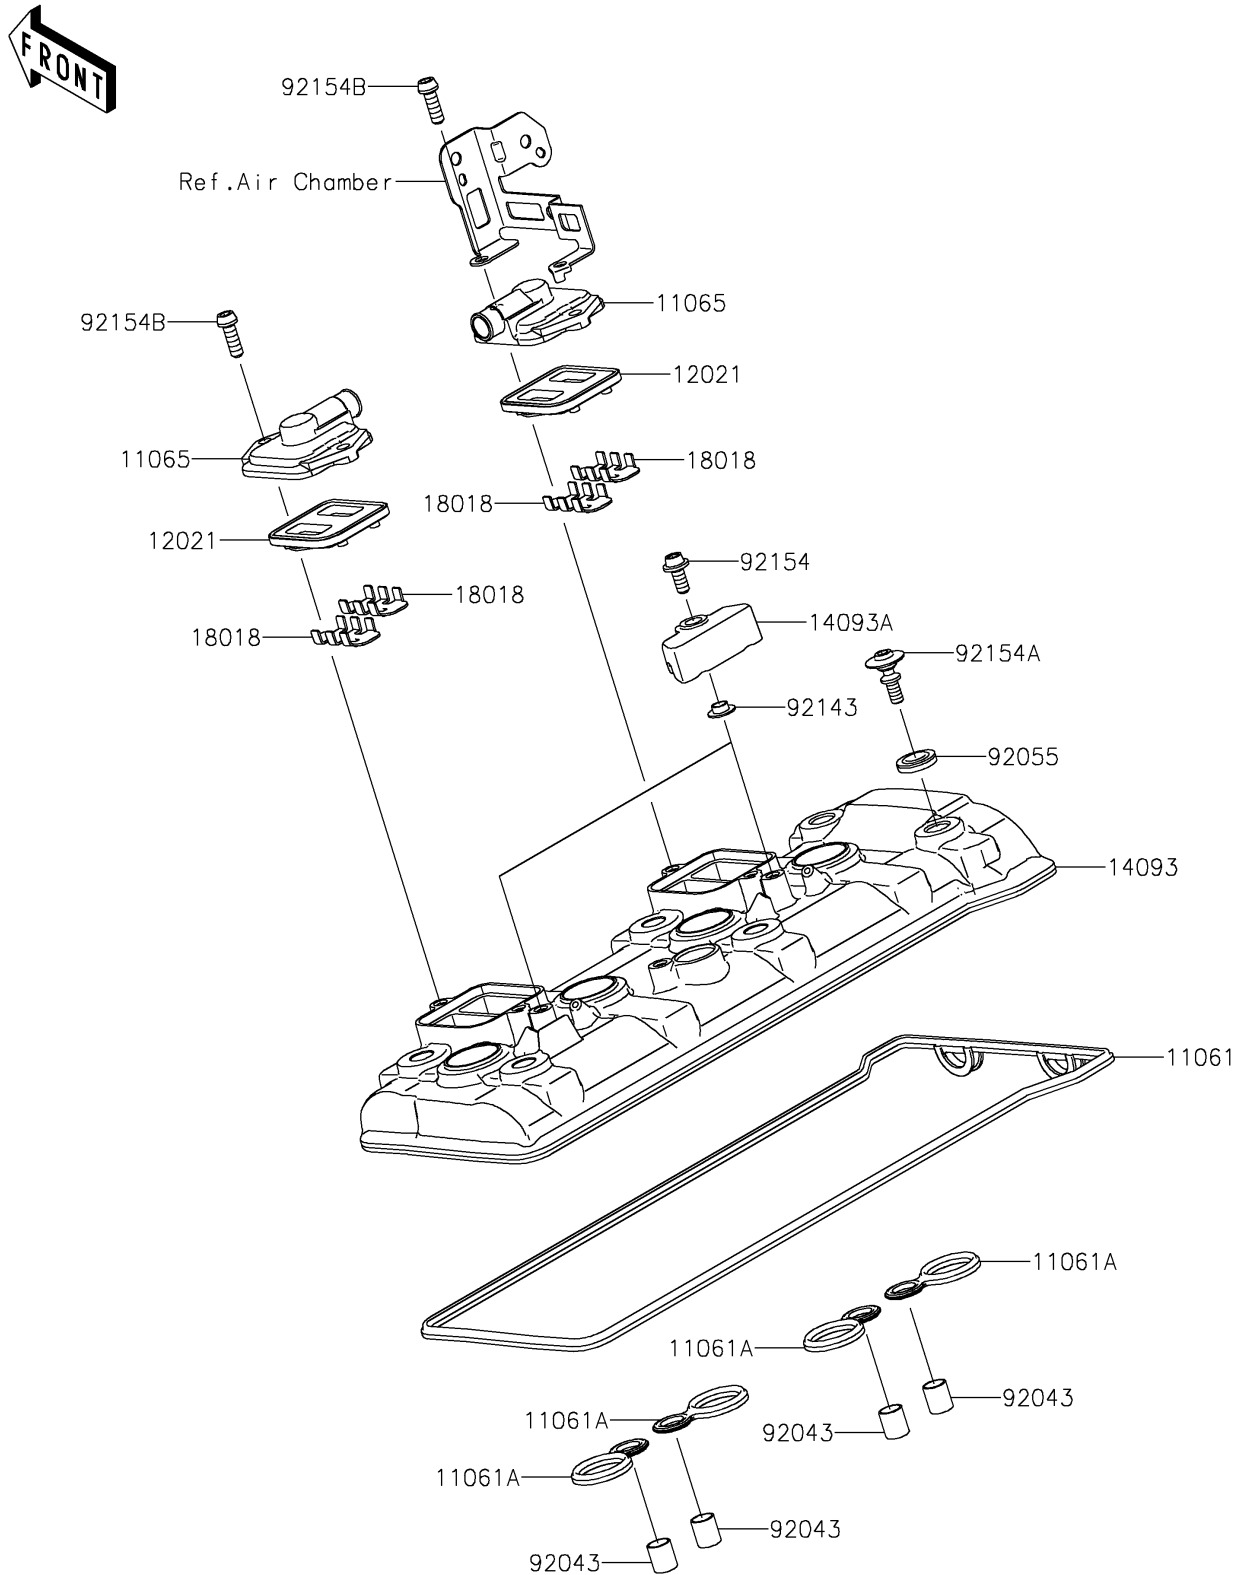

2026 NINJA H2[®] CARBON ABS

PARTS DIAGRAM Cylinder Head Cover

E1112

2026 NINJA H2[®] CARBON ABS

PARTS LIST

Cylinder Head Cover

ITEM NAME	PART NUMBER	QUANTITY
GASKET,HEAD COVER (Ref # 11061)	11061-0979	1
GASKET,PLUG HOLE (Ref # 11061A)	11061-1185	4
CAP,ASV (Ref # 11065)	11065-0869	2
VALVE-ASSY-REED (Ref # 12021)	12021-0021	2
COVER,HEAD (Ref # 14093)	14093-0092	1
COVER (Ref # 14093A)	14093-0291	2
PLATE-HEAT GUARD (Ref # 18018)	18018-0591	4
PIN,10.1X12X14 (Ref # 92043)	92043-4009	4
RING-O (Ref # 92055)	92055-0820	6
COLLAR (Ref # 92143)	92143-1331	2
BOLT,SOCKET,6X14 (Ref # 92154)	92154-1460	2
BOLT (Ref # 92154A)	92154-1468	6
BOLT,SOCKET,6X18 (Ref # 92154B)	92154-1498	4