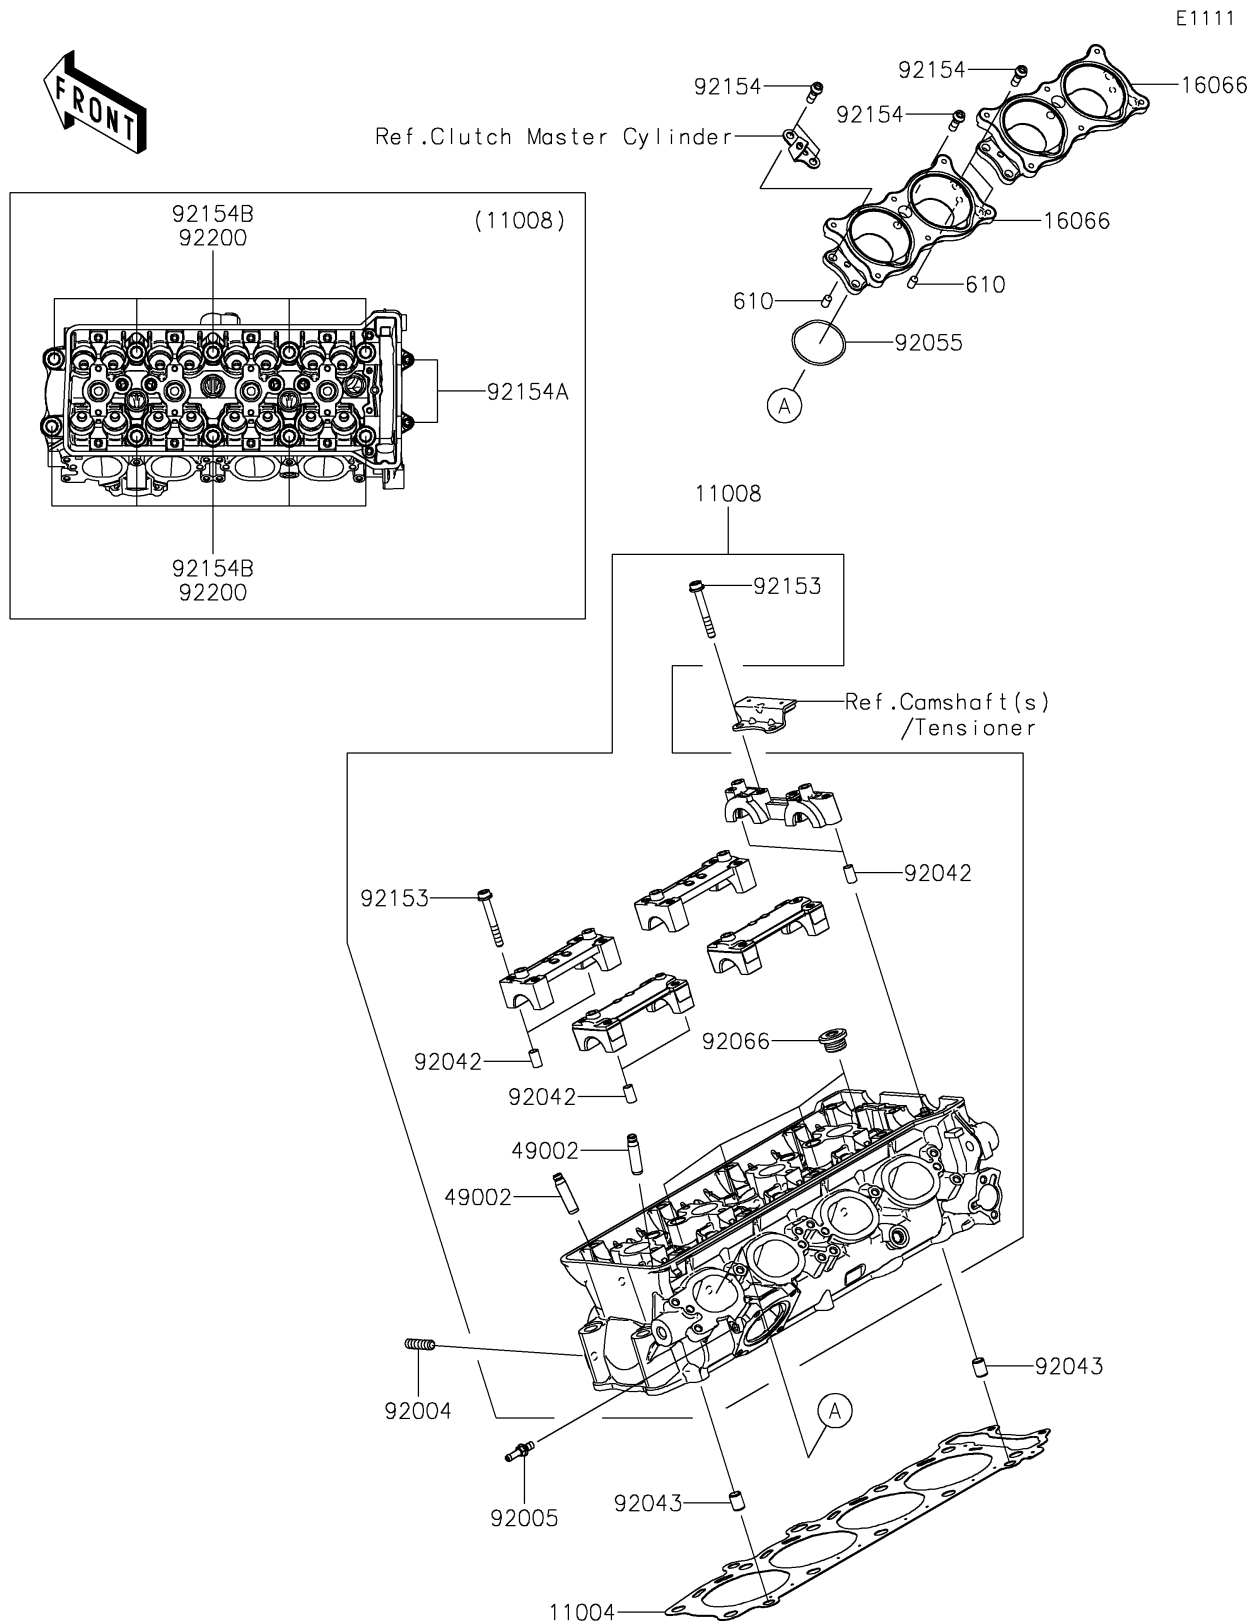

## PARTS DIAGRAM

### Cylinder Head

## PARTS LIST

### Cylinder Head

ITEM NAME	PART NUMBER	QUANTITY
GASKET-HEAD (Ref # 11004)	11004-0754	1
HEAD-COMP-CYLINDER (Ref # 11008)	11008-0960	1
HOLDER-THROTTLE BODY (Ref # 16066)	16066-0003	2
GUIDE-VALVE (Ref # 49002)	49002-0009	16
STUD,8X18 (Ref # 92004)	92004-0049	8
FITTING (Ref # 92005)	92005-0826	1
PIN,DOWEL,6.3X8X14 (Ref # 92042)	92042-007	10
PIN,8.2X10X14 (Ref # 92043)	92043-1264	2
RING-O,43.7X1.9 (Ref # 92055)	92055-1401	4
PLUG,18X10 (Ref # 92066)	92066-0832	4
BOLT,SOCKET,6X45 (Ref # 92153)	92153-0656	20
BOLT,SOCKET,6X18 (Ref # 92154)	92154-1455	10
BOLT,SOCKET,6X25 (Ref # 92154A)	92154-1457	2
BOLT,11X103 (Ref # 92154B)	92154-1819	10
WASHER,11.2X18.2X1.8 (Ref # 92200)	92200-0940	10
ROLLER,6X10 (Ref # 610)	610A0610	4