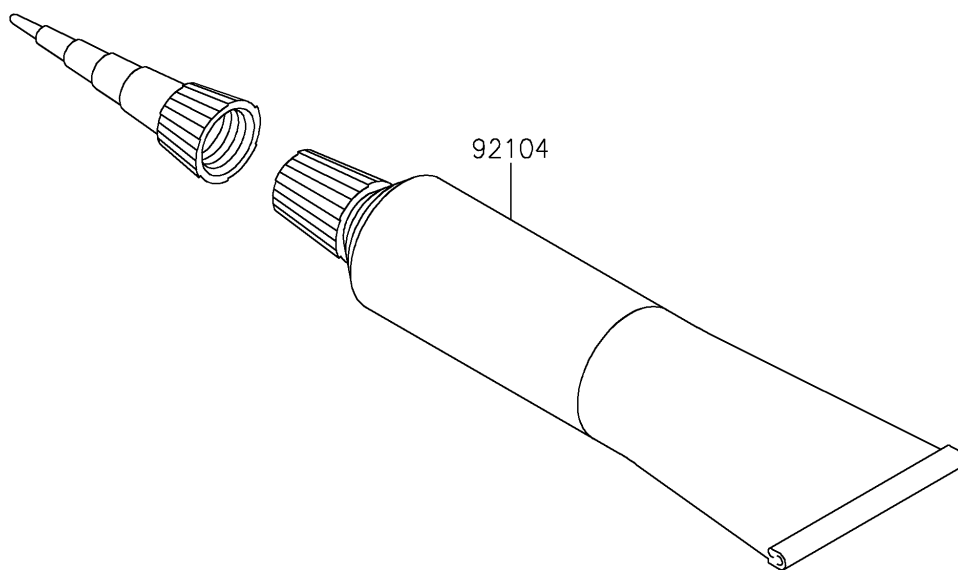

2026 KX™112

PARTS DIAGRAM

Owner's Tools

F2810

2026 KX™112

PARTS LIST

Owner's Tools

ITEM NAME	PART NUMBER	QUANTITY
GASKET-LIQUID,TB1105B,SILVER (Ref # 92104)	92104-002	1
TOOL-WRENCH,PLUG,21MM (Ref # 92110)	92110-0571	1