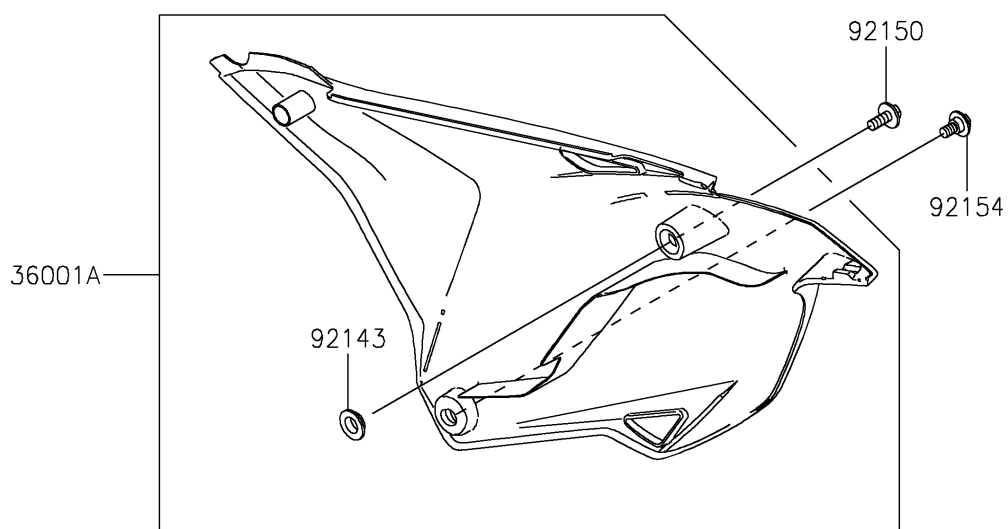

2026 KX™112

PARTS DIAGRAM

Side Covers

F2611

2026 KX™112

PARTS LIST

Side Covers

ITEM NAME	PART NUMBER	QUANTITY
COVER-SIDE,LH,L.GREEN (Ref # 36001)	36001-0591-290	1
COVER-SIDE,RH,L.GREEN (Ref # 36001A)	36001-0592-290	1
COLLAR (Ref # 92143)	92143-1196	2
BOLT,FLANGED,6X16 (Ref # 92150)	92150-1506	2
BOLT,FLANGED,6X9 (Ref # 92154)	92154-0546	2