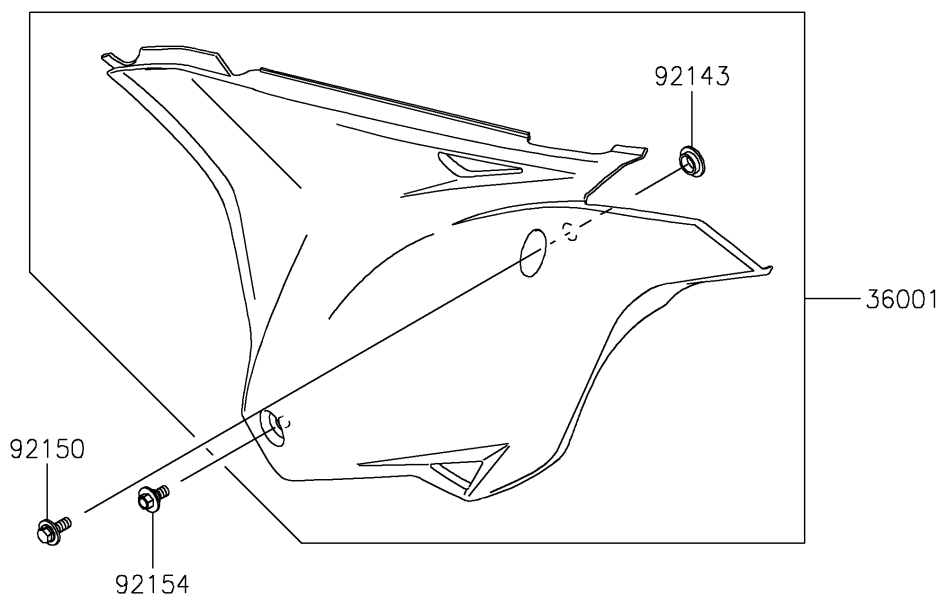

2026 KX™112

PARTS DIAGRAM

Side Covers

F2611

2026 KX™112

PARTS LIST

Side Covers

ITEM NAME	PART NUMBER	QUANTITY
COVER-SIDE,LH,L.GREEN (Ref # 36001)	36001-0591-290	1
COVER-SIDE,RH,L.GREEN (Ref # 36001A)	36001-0592-290	1
COLLAR (Ref # 92143)	92143-1196	2
BOLT,FLANGED,6X16 (Ref # 92150)	92150-1506	2
BOLT,FLANGED,6X9 (Ref # 92154)	92154-0546	2