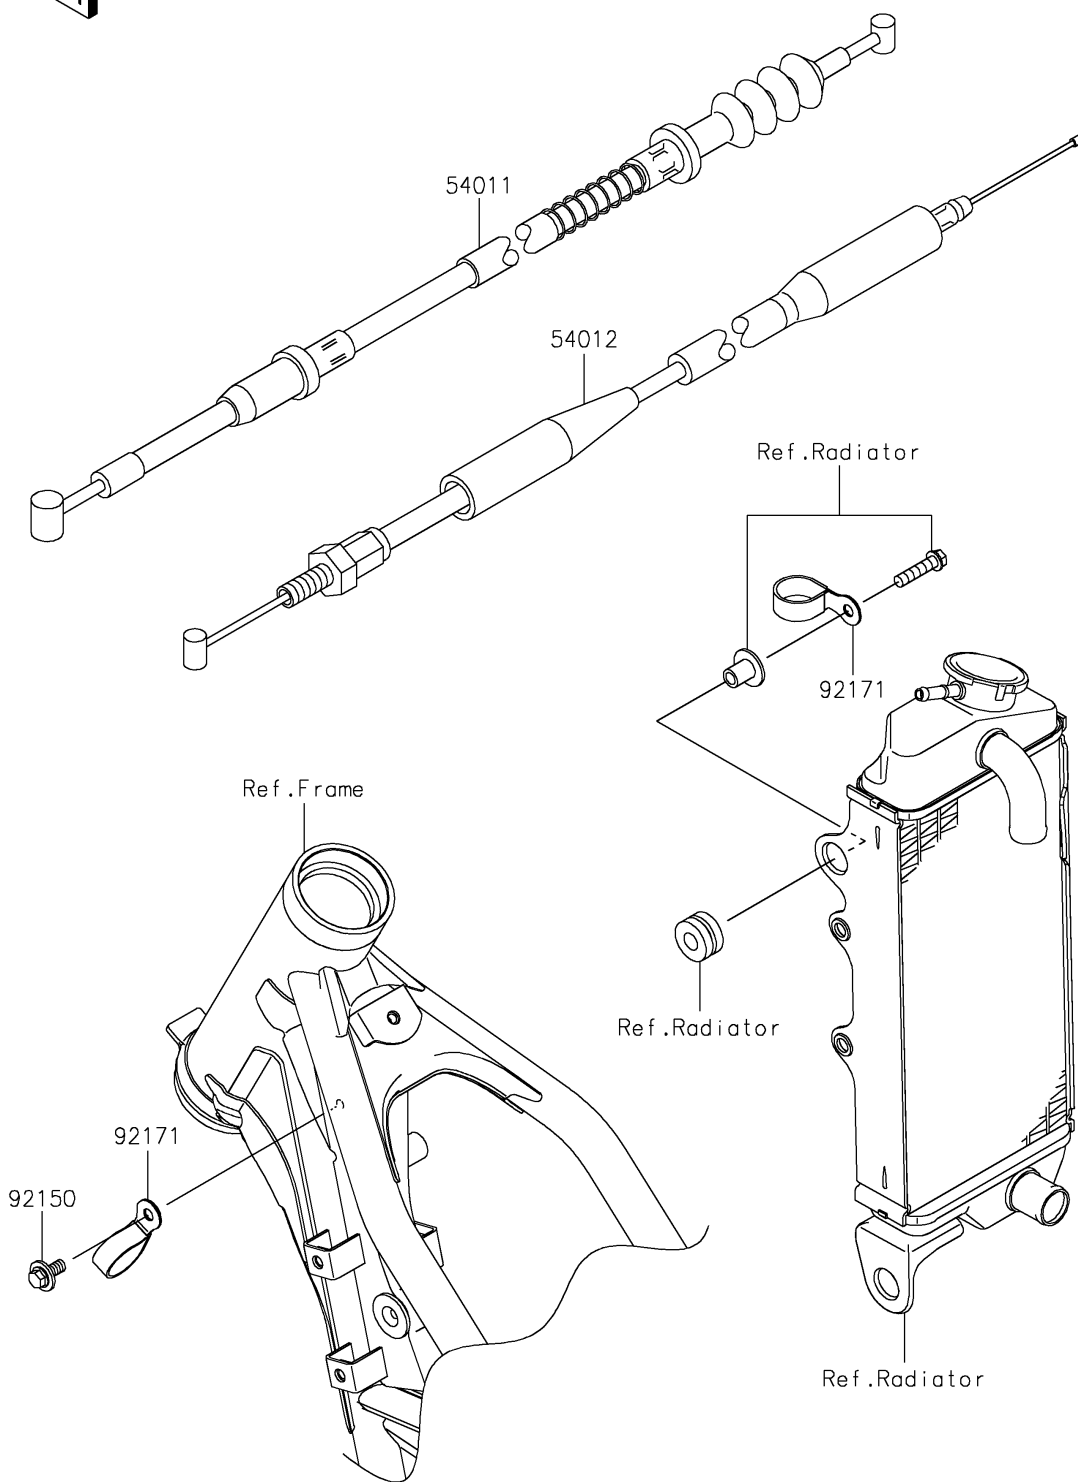

2026 KX™112

PARTS DIAGRAM

Cables

Kawasaki

Let the Good Times Roll®

F2540

2026 KX™112

PARTS LIST

Cables

ITEM NAME	PART NUMBER	QUANTITY
CABLE-CLUTCH (Ref # 54011)	54011-0572	1
CABLE-THROTTLE (Ref # 54012)	54012-0595	1
BOLT,6X14 (Ref # 92150)	92150-1340	1
CLAMP (Ref # 92171)	92171-1279	2