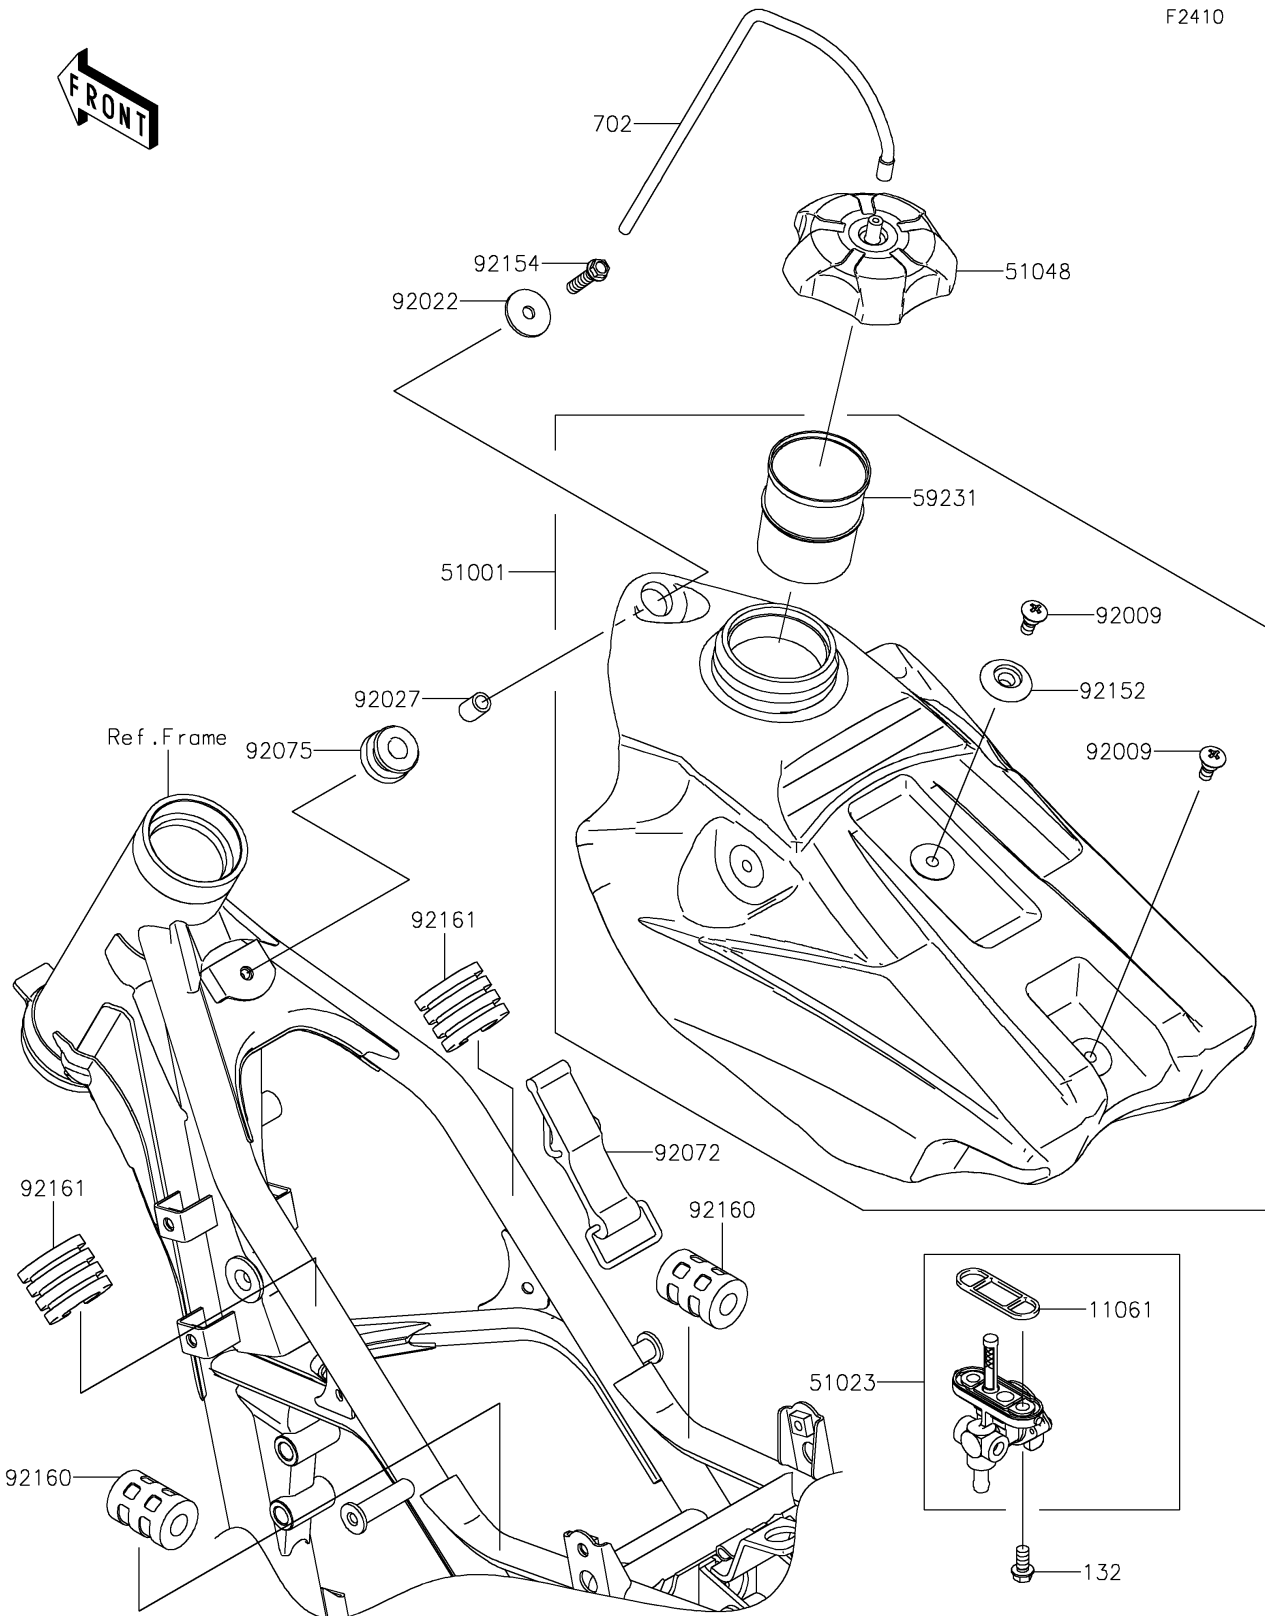

## PARTS DIAGRAM

### Fuel Tank

F2410

## PARTS LIST

### Fuel Tank

ITEM NAME	PART NUMBER	QUANTITY
GASKET,FUEL TAP (Ref # 11061)	11061-0181	1
TANK-COMP-FUEL (Ref # 51001)	51001-0776	1
TAP-ASSY,FUEL (Ref # 51023)	51023-0024	1
CAP-ASSY-TANK (Ref # 51048)	51048-0576	1
FILLER (Ref # 59231)	59231-0019	1
SCREW,6MM (Ref # 92009)	92009-1971	2
WASHER,6.5X24X2 (Ref # 92022)	92022-1690	1
COLLAR,6.8X10X14 (Ref # 92027)	92027-1966	1
BAND,FUEL TANK (Ref # 92072)	92072-1229	1
DAMPER (Ref # 92075)	92075-1787	1
COLLAR (Ref # 92152)	92152-1346	1
BOLT,FLANGED,6X25 (Ref # 92154)	92154-2967	1
DAMPER,FUEL TANK (Ref # 92160)	92160-1236	2
DAMPER,FUEL TANK (Ref # 92161)	92161-1175	2
BOLT-FLANGED-SMALL,6X12 (Ref # 132)	132BA0612	2
TUBE-RUBBER (Ref # 702)	702A05340	1