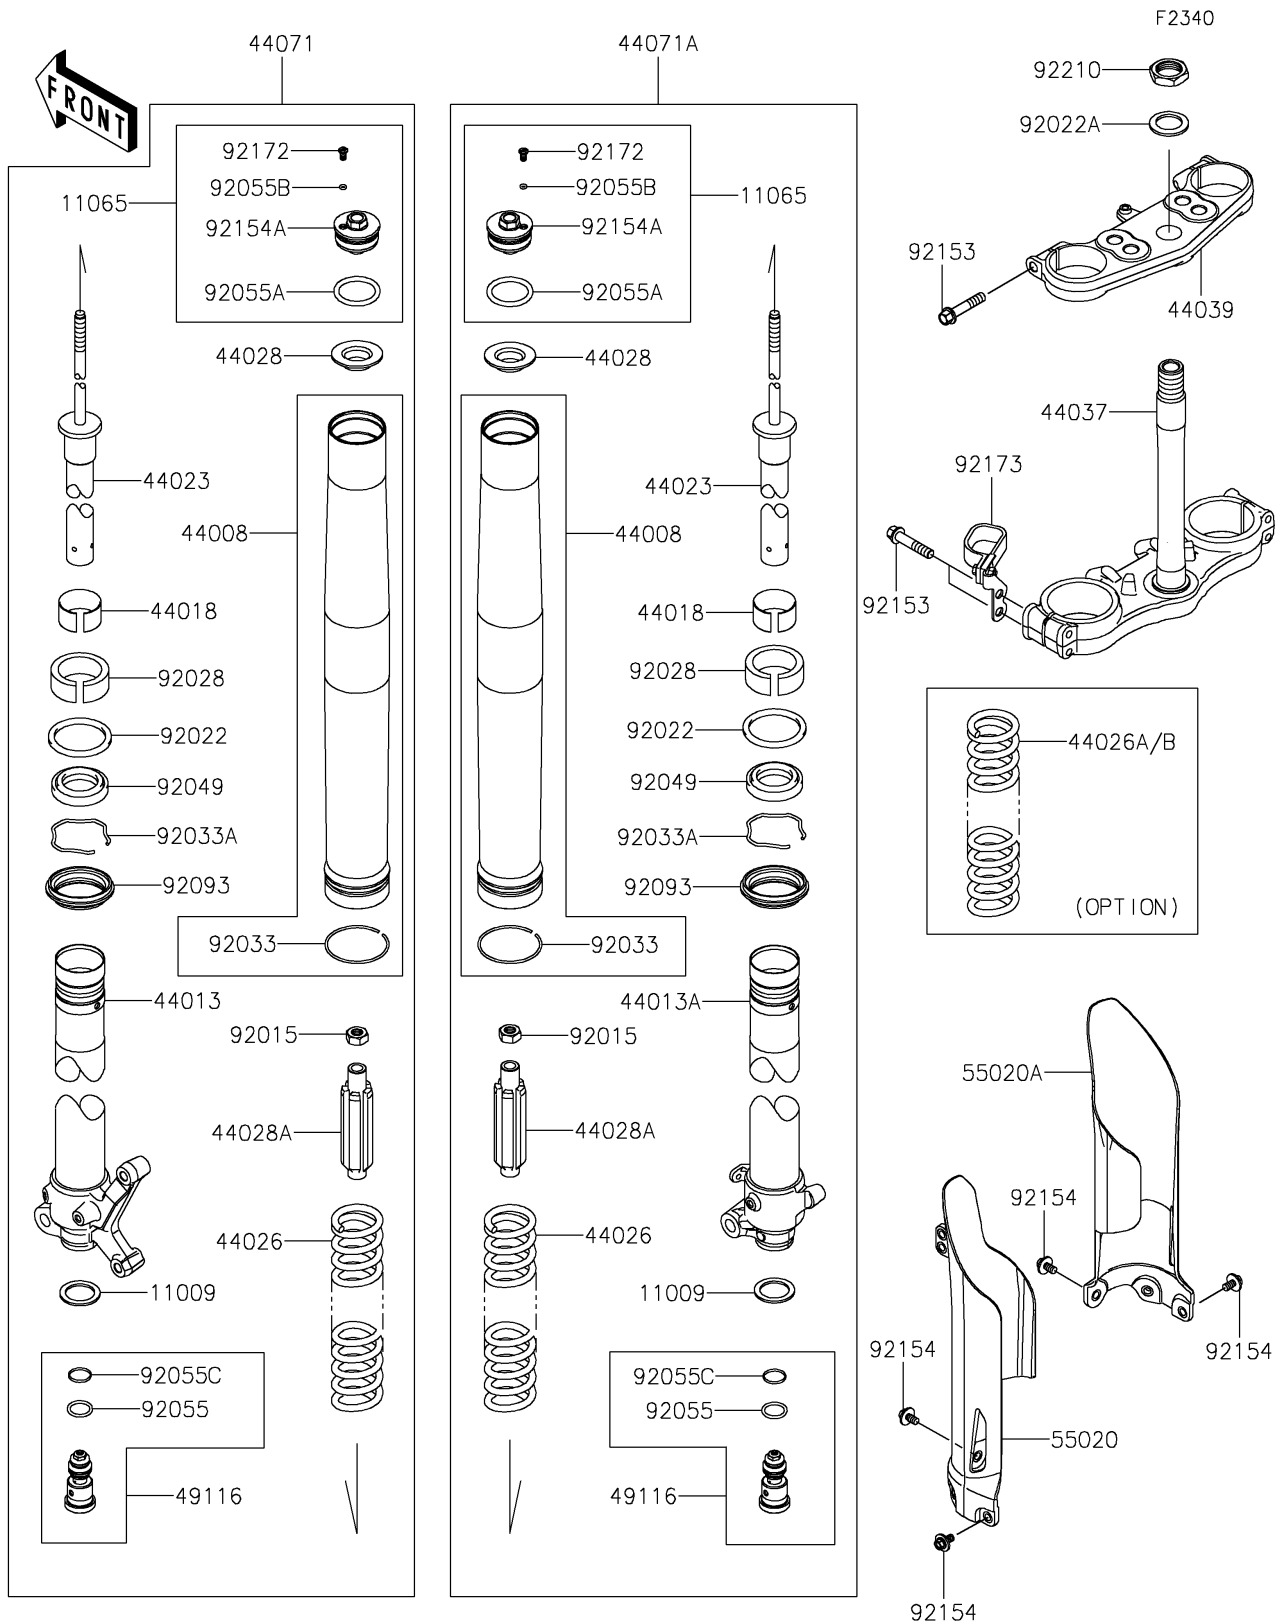

2026 KX™112

PARTS DIAGRAM

Front Fork

2026 KX™112

PARTS LIST

Front Fork

Kawasaki

Let the Good Times Roll®

ITEM NAME

PART NUMBER

QUANTITY
