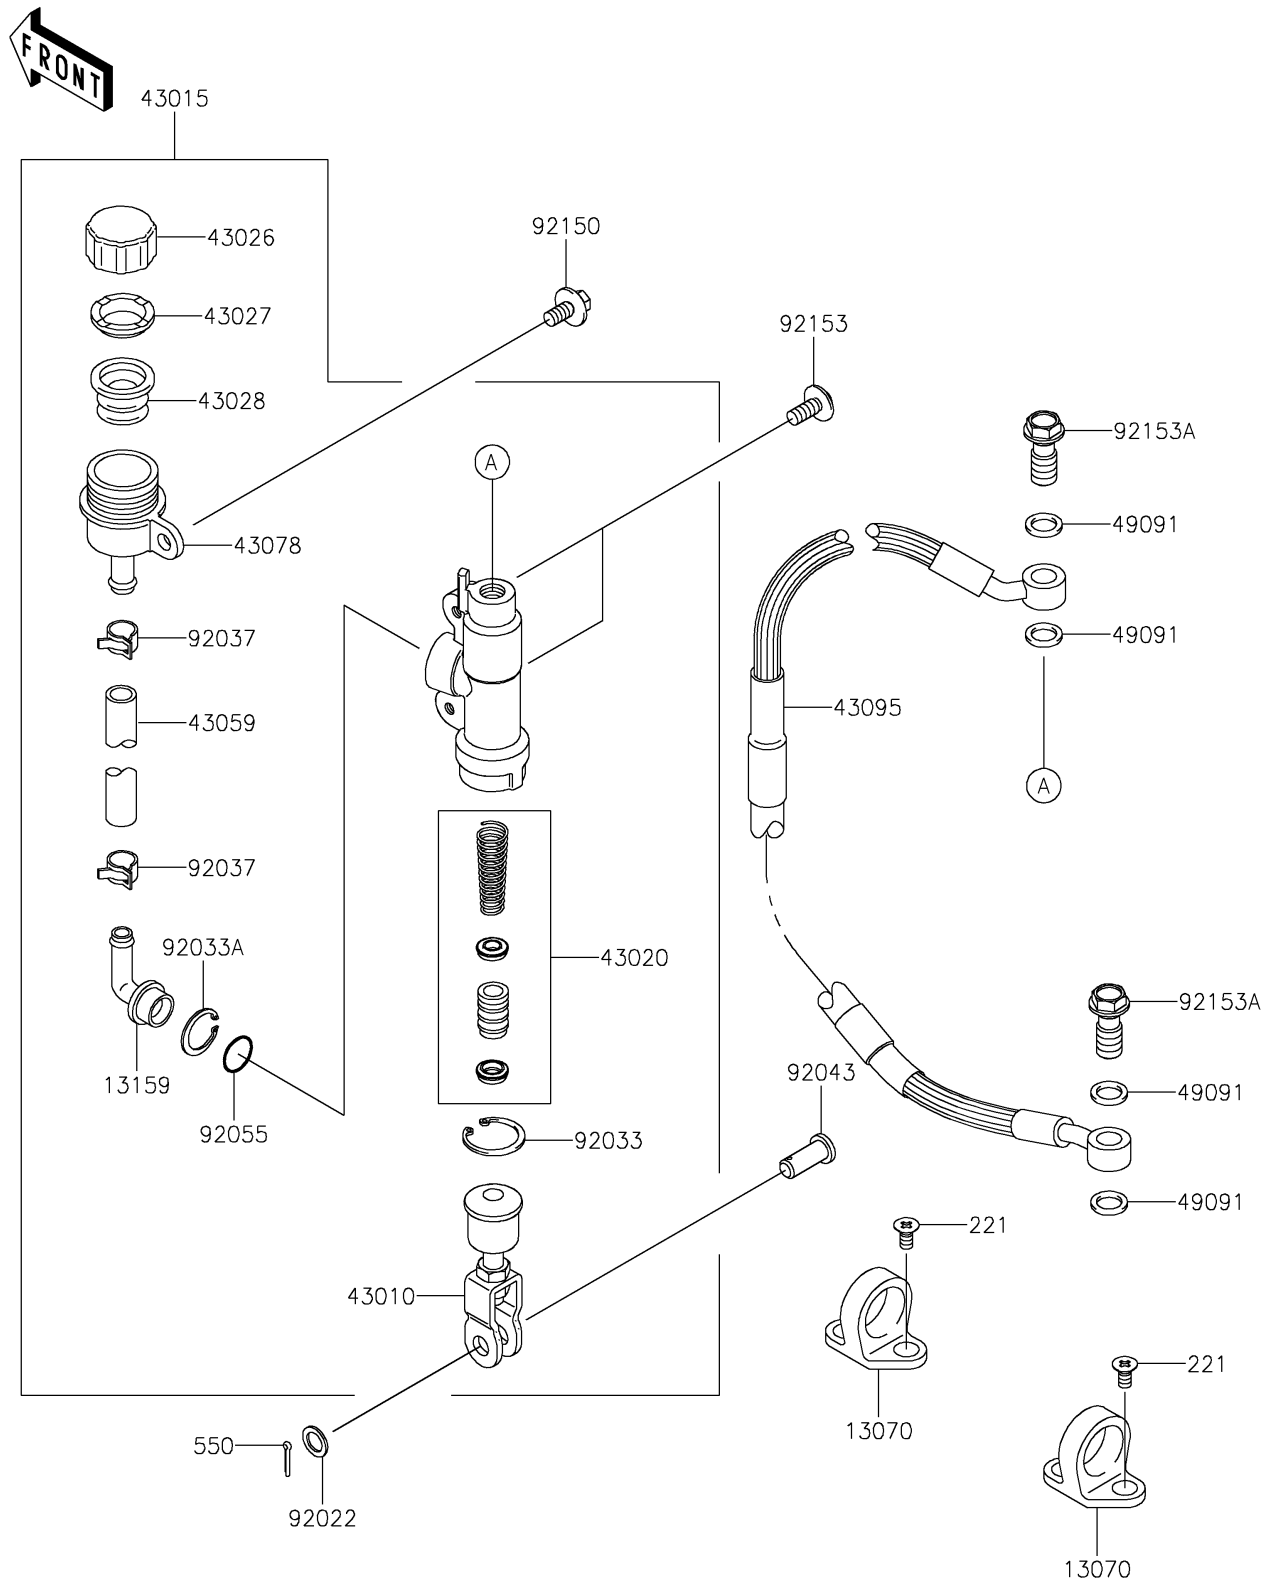

## PARTS DIAGRAM

### Rear Master Cylinder

F2293

## PARTS LIST

### Rear Master Cylinder

**ITEM NAME**

**PART NUMBER**

**QUANTITY**

---