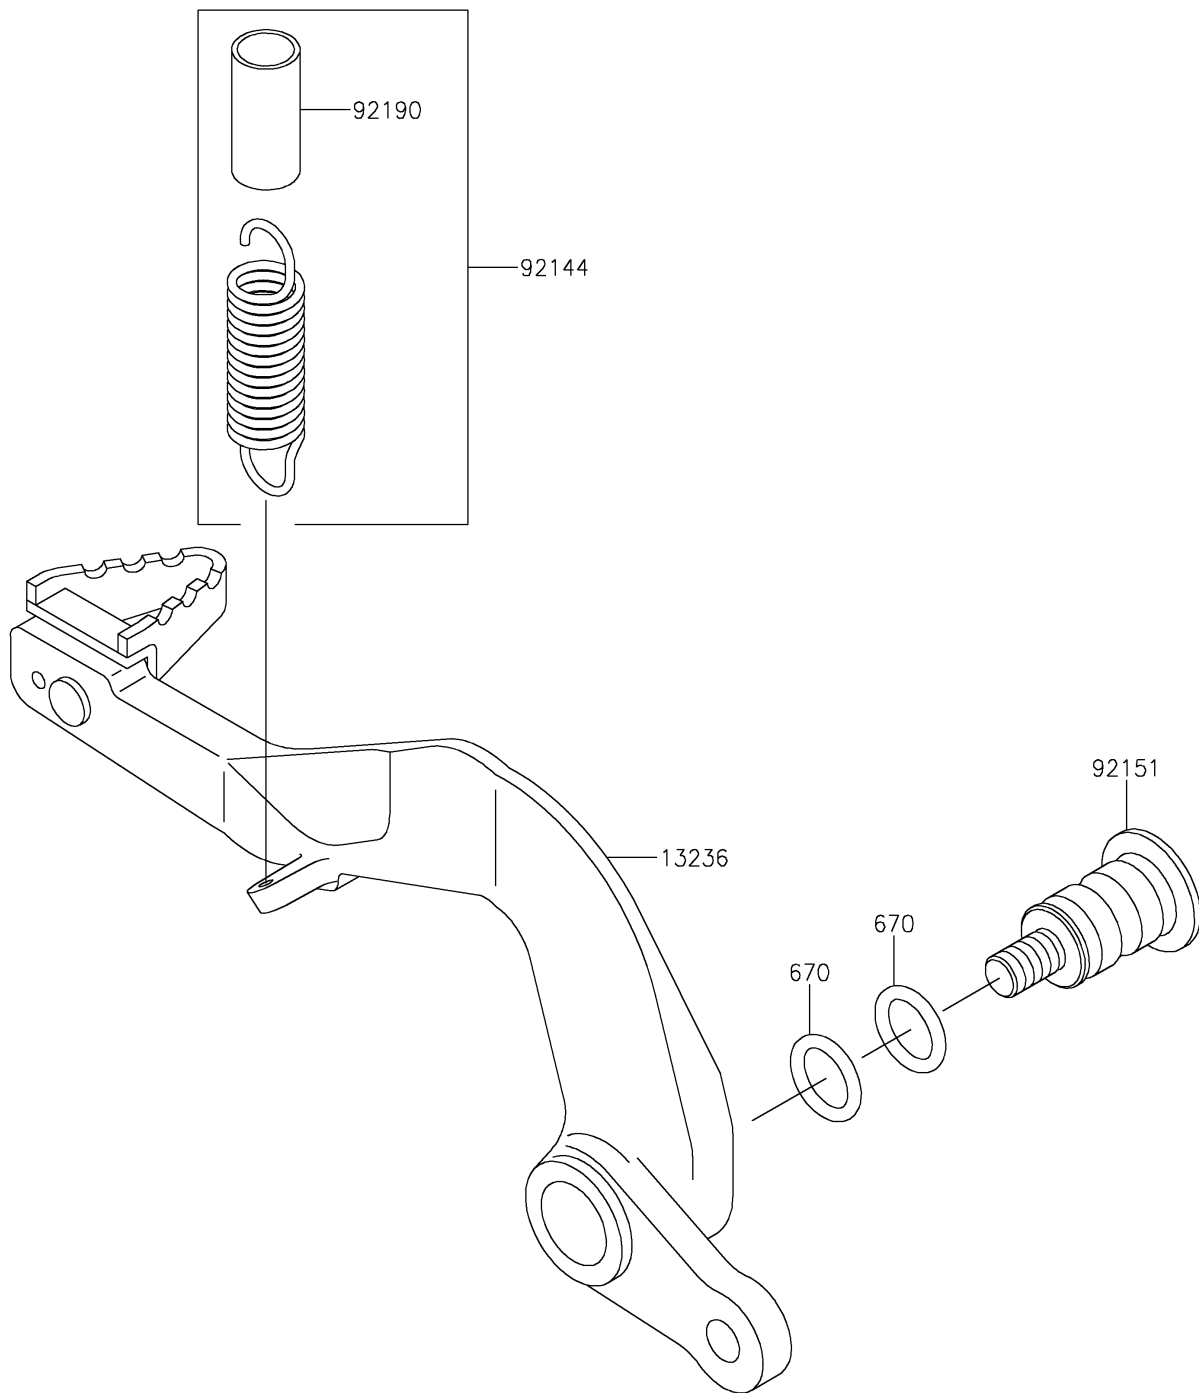

2026 KX™112

PARTS DIAGRAM

Brake Pedal

F2260

2026 KX™112

PARTS LIST

Brake Pedal

ITEM NAME	PART NUMBER	QUANTITY
LEVER-COMP,BRAKE PEDAL,ALUM. (Ref # 13236)	13236-1353	1
SPRING,BRAKE PEDAL RETURN (Ref # 92144)	92144-1752	1
BOLT,BRAKE PEDAL,8MM (Ref # 92151)	92151-1572	1
TUBE,13X16X25 (Ref # 92190)	92190-1488	1
O RING,12MM (Ref # 670)	670B2012	2