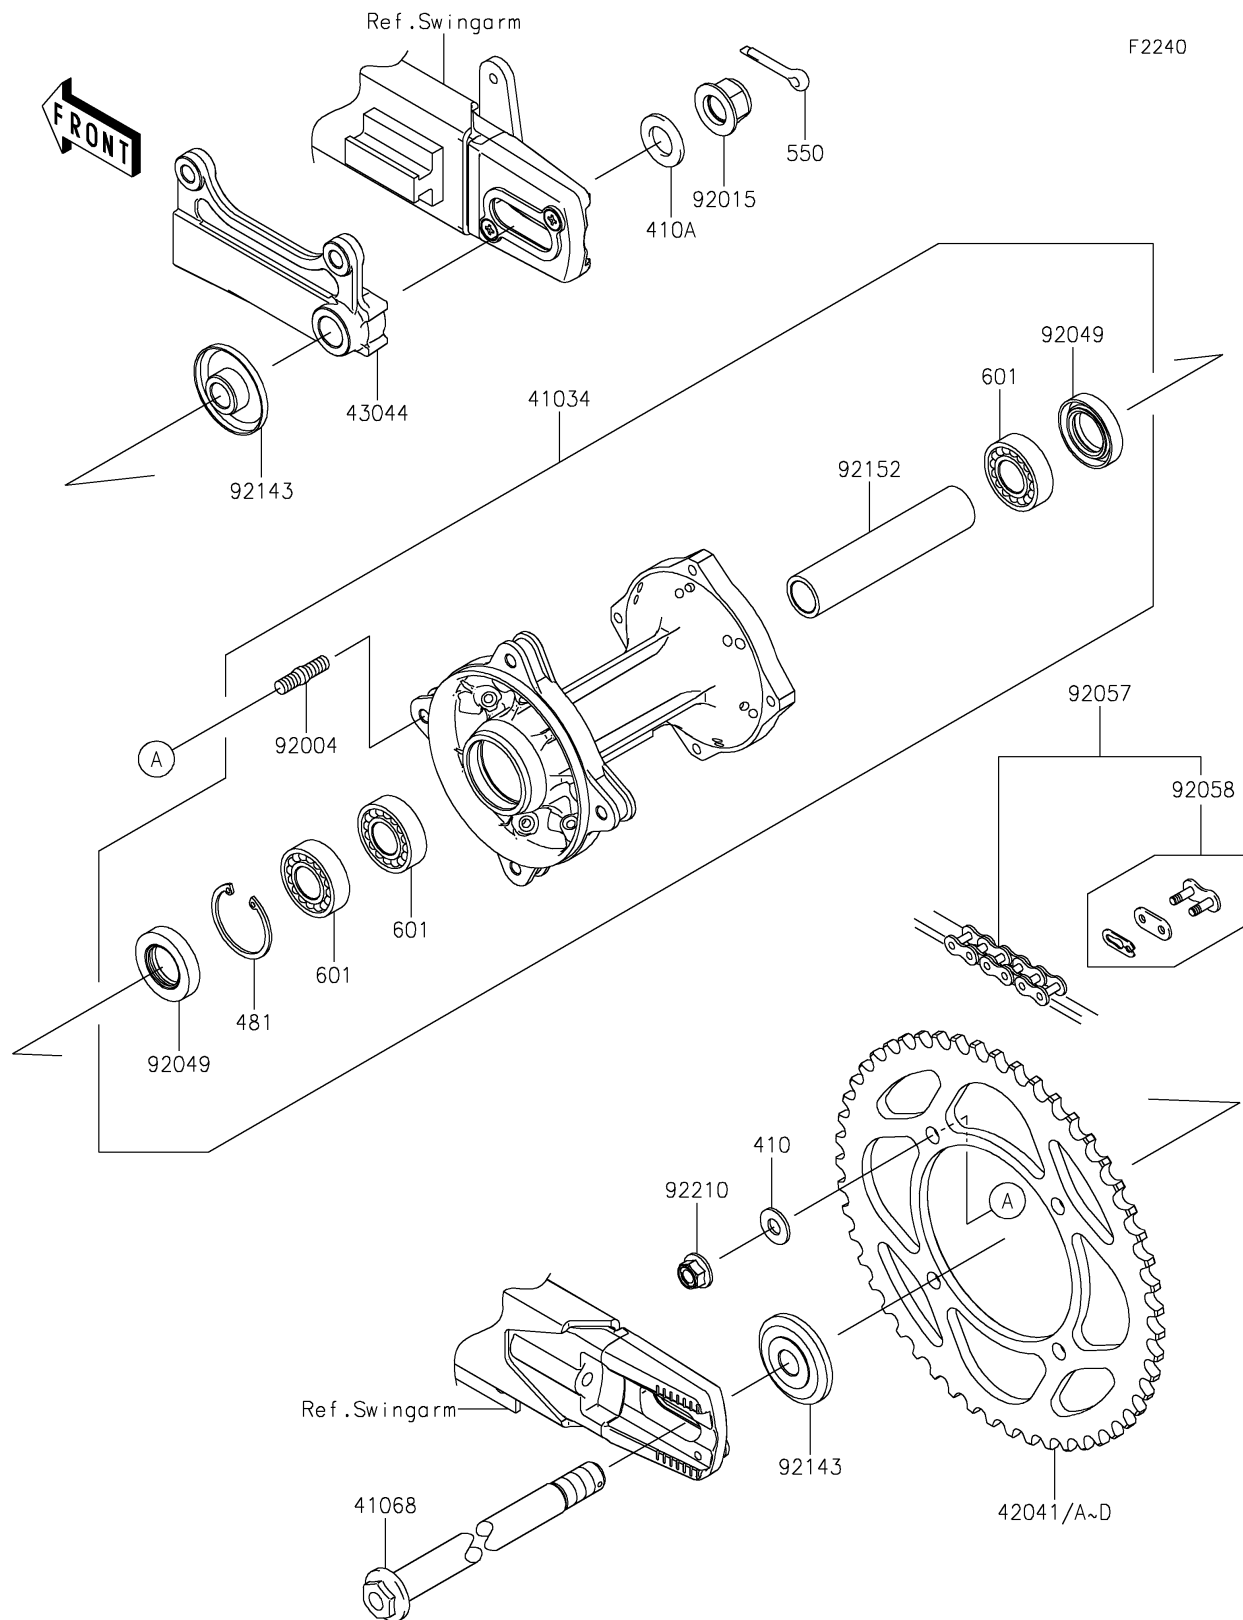

## PARTS DIAGRAM

### Rear Hub

## PARTS LIST

### Rear Hub

ITEM NAME	PART NUMBER	QUANTITY
DRUM-ASSY,REAR BRAKE (Ref # 41034)	41034-0570	1
AXLE,RR (Ref # 41068)	41068-1401	1
SPROCKET-HUB,51T (Ref # 42041)	42041-0209	1
SPROCKET-HUB,49T (Ref # 42041A)	42041-1207	1
SPROCKET-HUB,50T (Ref # 42041B)	42041-1228	1
SPROCKET-HUB,52T (Ref # 42041C)	42041-1245	1
SPROCKET-HUB,53T (Ref # 42041D)	42041-1246	1
HOLDER-COMP-CALIPER (Ref # 43044)	43044-1122	1
STUD,8X16 (Ref # 92004)	92004-0730	4
NUT,FLANGED,14MM (Ref # 92015)	92015-1401	1
SEAL-OIL (Ref # 92049)	92049-1469	2
CHAIN,DRIVE,DID420DS3X124L (Ref # 92057)	92057-0847	1
JOINT-CHAIN,DRIVE (Ref # 92058)	92058-0079	1
COLLAR,RR AXLE,L=12.5 (Ref # 92143)	92143-1938	2
COLLAR,RR BRAKE DRUM,L=95 (Ref # 92152)	92152-1090	1
NUT,FLANGED,LOCK,8MM (Ref # 92210)	92210-0493	4
WASHER-PLAIN-SMALL,8MM (Ref # 410)	410AA0800	4
WASHER-PLAIN-SMALL,14MM (Ref # 410A)	410AA1400	1
CIRCLIP-TYPE-C,35MM (Ref # 481)	481J3500	1
PIN-COTTER,2.5X20 (Ref # 550)	550AA2520	1
BEARING-BALL (Ref # 601)	601B6202UU	3