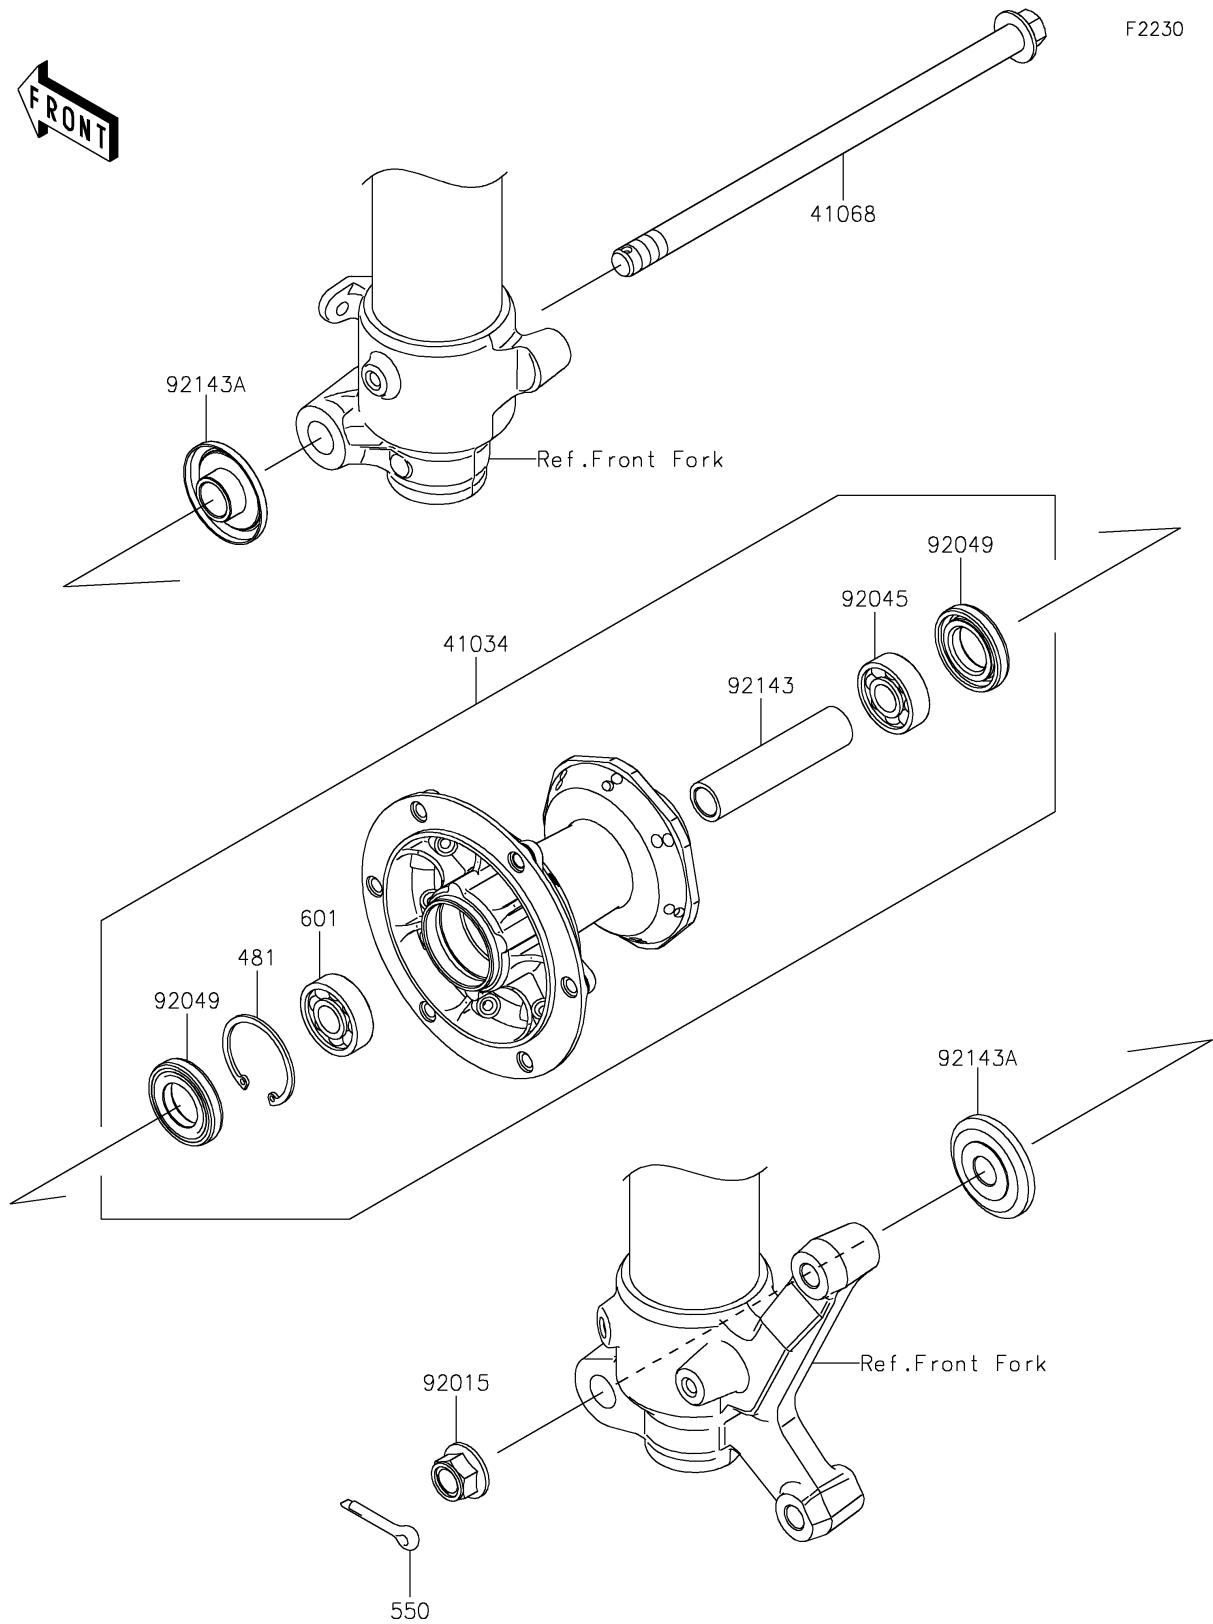

2026 KX™112

PARTS DIAGRAM

Front Hub

2026 KX™112

PARTS LIST

Front Hub

ITEM NAME	PART NUMBER	QUANTITY
DRUM-ASSY,FRONT BRAKE (Ref # 41034)	41034-1310	1
AXLE,FR (Ref # 41068)	41068-1333	1
NUT,LOCK,FLANGED,12MM (Ref # 92015)	92015-1433	1
BEARING-BALL,TMB201LLUC3/2A (Ref # 92045)	92045-1062	1
SEAL-OIL,TC20376.5 (Ref # 92049)	92049-1257	2
COLLAR,FR BRAKE DRUM,L=76 (Ref # 92143)	92143-1935	1
COLLAR,FR AXLE,L=12 (Ref # 92143A)	92143-1936	2
CIRCLIP-TYPE-C,37MM (Ref # 481)	481J3700	1
PIN-COTTER,2.5X20 (Ref # 550)	550AA2520	1
BEARING-BALL,#6301UUC3 (Ref # 601)	601B6301UU	1