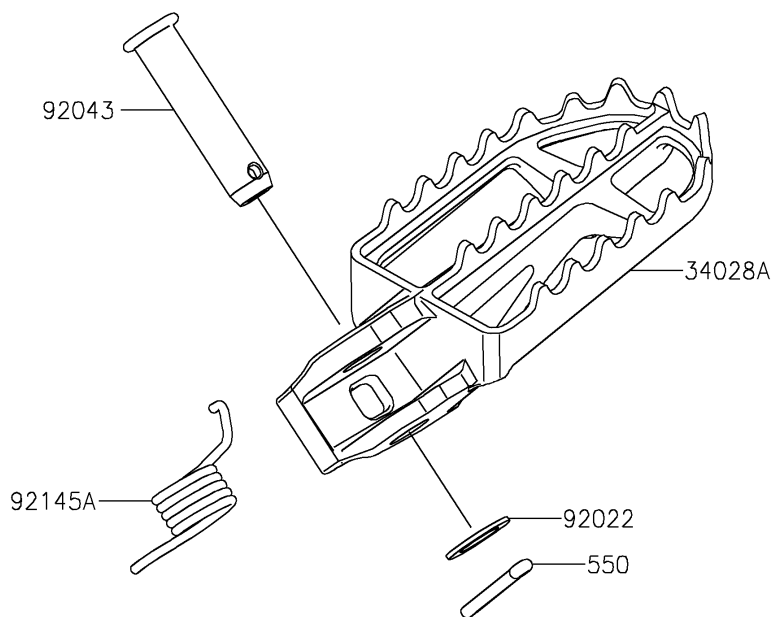

2026 KX™112

PARTS DIAGRAM

Footrests

Kawasaki

Let the Good Times Roll®

F2160