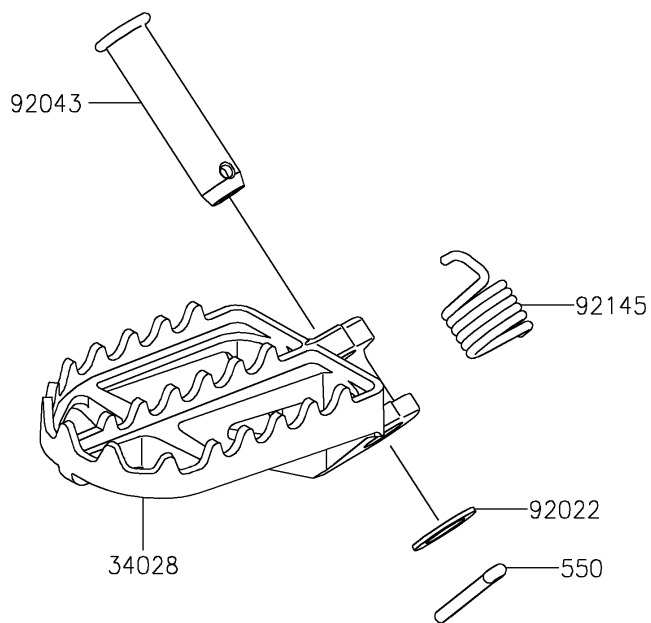

2026 KX™112

PARTS DIAGRAM

Footrests

Kawasaki

Let the Good Times Roll®

F2160