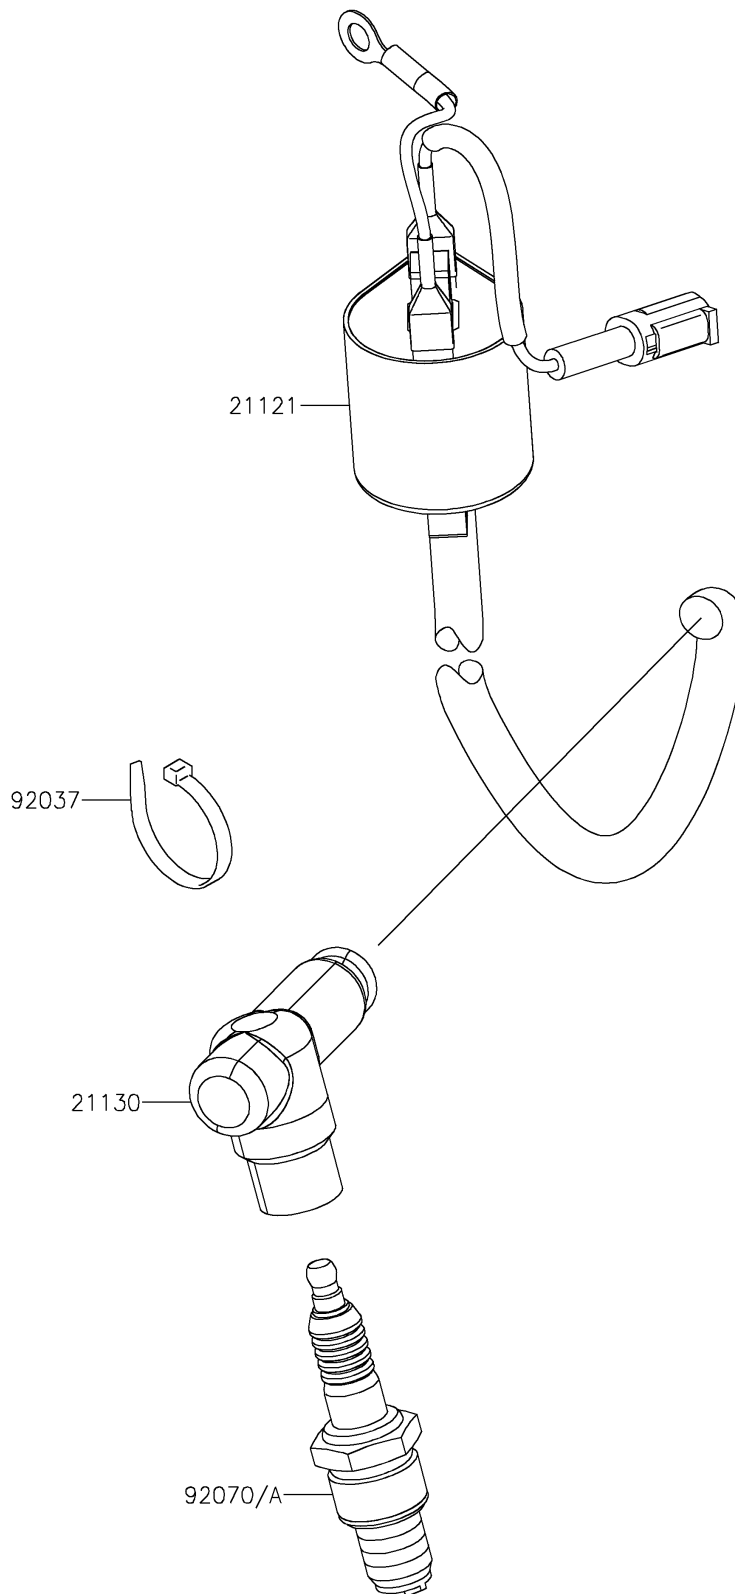

2026 KX™112

PARTS DIAGRAM

Ignition System

Kawasaki

Let the Good Times Roll®

E1830