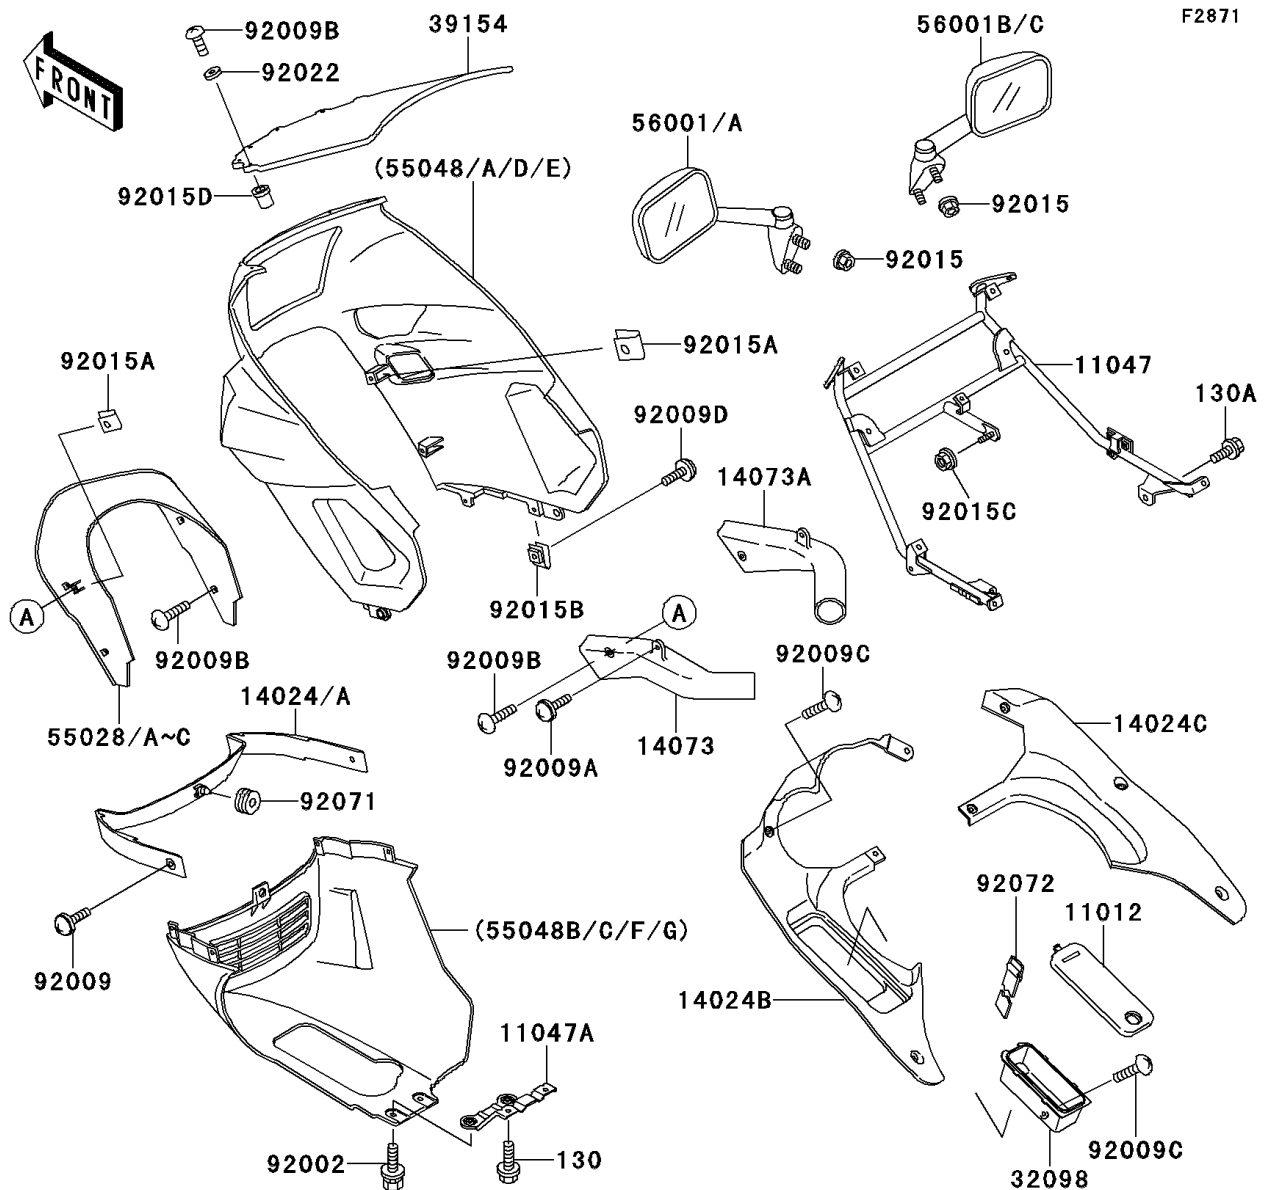

1990 Ninja® ZX™-6

PARTS DIAGRAM

Cowling

Kawasaki

Let the Good Times Roll®

1990 Ninja[®] ZX[™]-6

PARTS LIST

Cowling

ITEM NAME

PART NUMBER

QUANTITY
