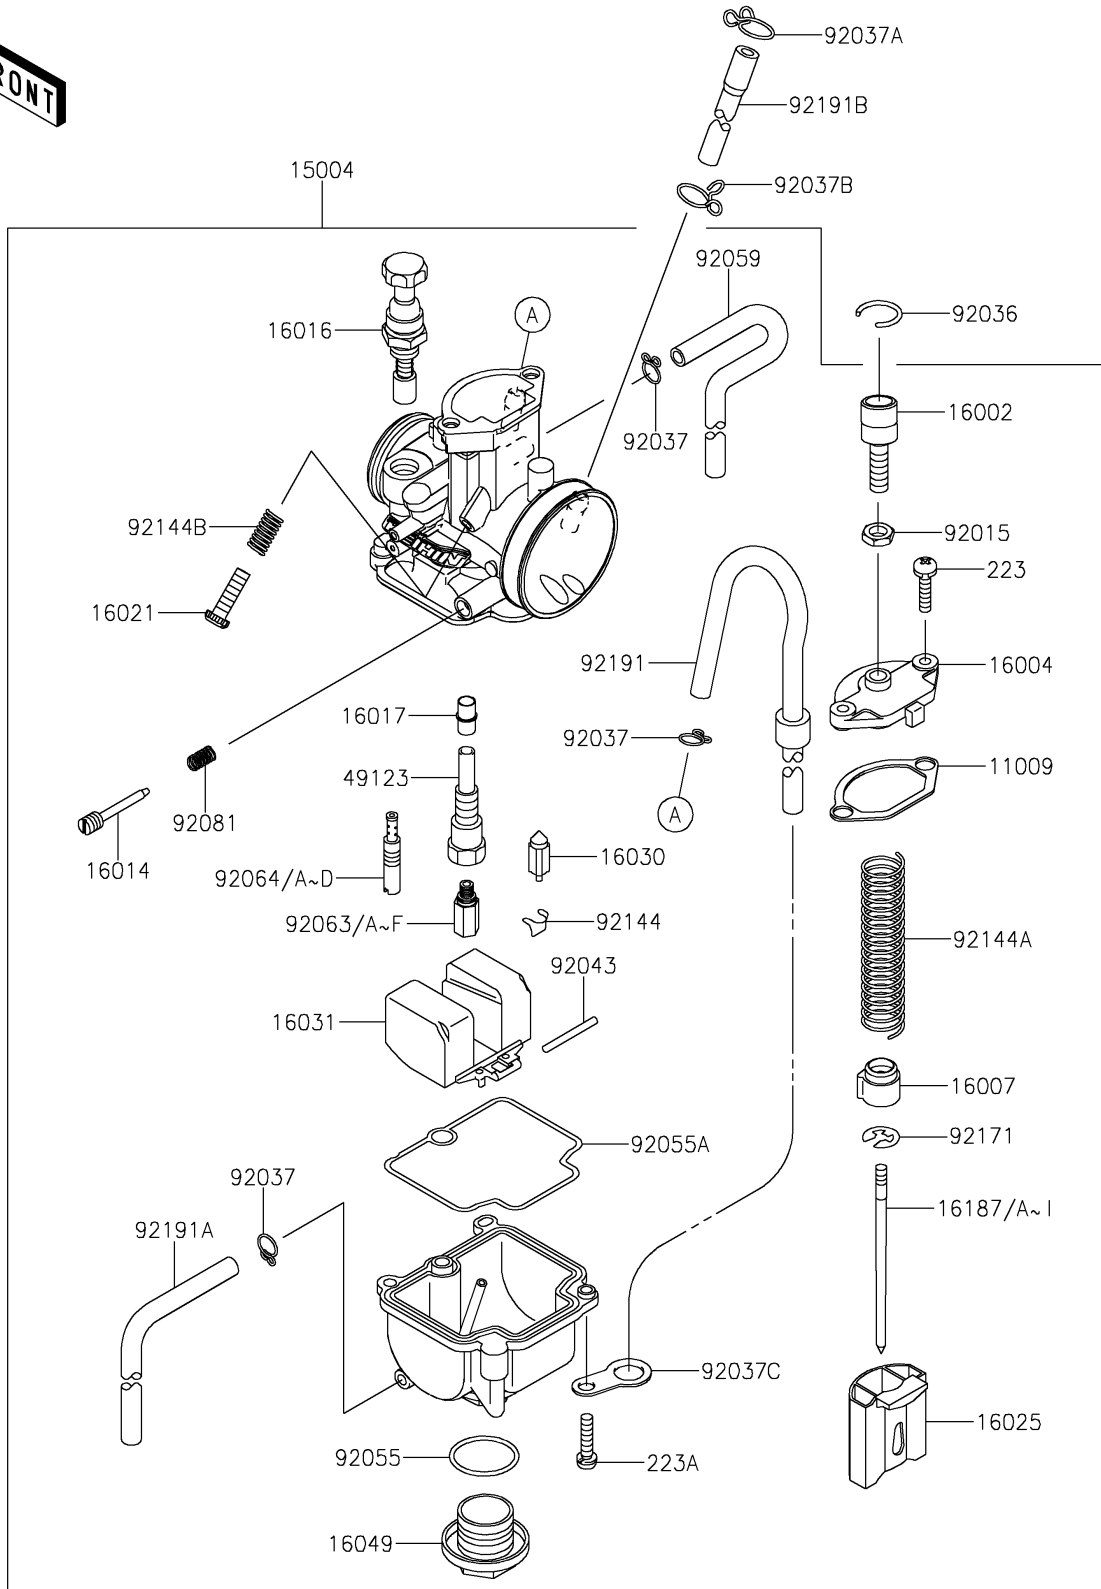

2026 KX™112

PARTS DIAGRAM

Carburetor

E1611