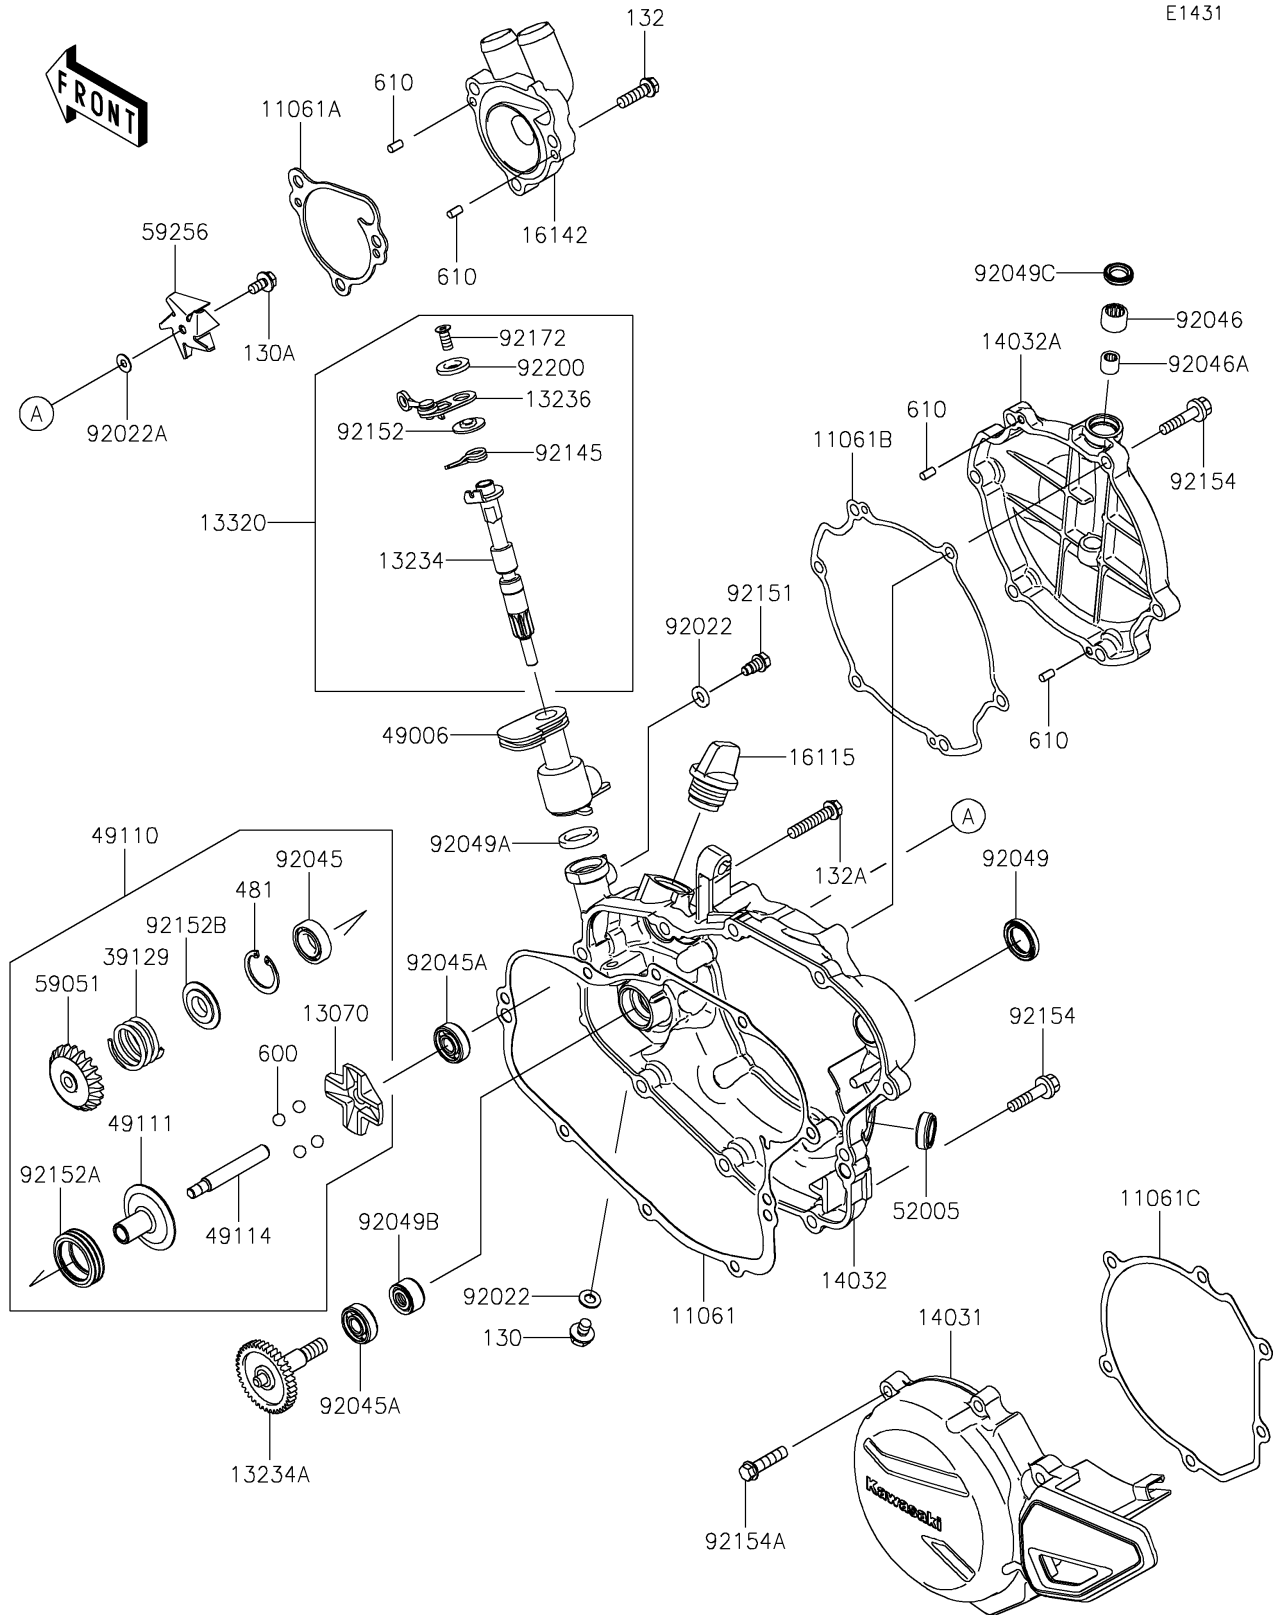

2026 KX™112

PARTS DIAGRAM

Engine Cover(s)

E1431

2026 KX™112

PARTS LIST

Engine Cover(s)

ITEM NAME	PART NUMBER	QUANTITY
GASKET,CLUTCH COVER (Ref # 11061)	11061-0122	1
GASKET,PUMP COVER (Ref # 11061A)	11061-0184	1
GASKET,CLUTCH COVER (Ref # 11061B)	11061-0869	1
GASKET,GENERATOR COVER (Ref # 11061C)	11061-1446	1
GUIDE,GOVERNOR (Ref # 13070)	13070-1309	1
SHAFT-COMP (Ref # 13234)	13234-0612	1
SHAFT-COMP,WATER PUMP (Ref # 13234A)	13234-1103	1
LEVER-COMP (Ref # 13236)	13236-0023	1
LEVER-ASSY (Ref # 13320)	13320-0041	1
COVER-GENERATOR (Ref # 14031)	14031-0674	1
COVER-CLUTCH,INSIDE (Ref # 14032)	14032-0041	1
COVER-CLUTCH,OUTSIDE (Ref # 14032A)	14032-1463	1
CAP-OIL FILLER (Ref # 16115)	16115-018	1
COVER-PUMP,WATER (Ref # 16142)	16142-1144	1
SPRING-GOVERNOR (Ref # 39129)	39129-1022	1
BOOT (Ref # 49006)	49006-0643	1
GOVERNOR-ASSY (Ref # 49110)	49110-0018	1
HOLDER-GOVERNOR WEIGHT (Ref # 49111)	49111-0003	1
SHAFT-GOVERNOR (Ref # 49114)	49114-0005	1
GAUGE,OIL LEVEL (Ref # 52005)	52005-0019	1
GEAR-SPUR (Ref # 59051)	59051-1412	1
IMPELLER (Ref # 59256)	59256-1064	1
WASHER,6.1X12X1 (Ref # 92022)	92022-077	2
WASHER,5.2X13X1 (Ref # 92022A)	92022-1380	1
BEARING-BALL (Ref # 92045)	92045-0010	1
BEARING-BALL,608MC3 (Ref # 92045A)	92045-1497	2
BEARING-NEEDLE,HK1010FM (Ref # 92046)	92046-0046	1
BEARING-NEEDLE,6BTM109 (Ref # 92046A)	92046-1217	1
SEAL-OIL,SB16244 (Ref # 92049)	92049-002	1