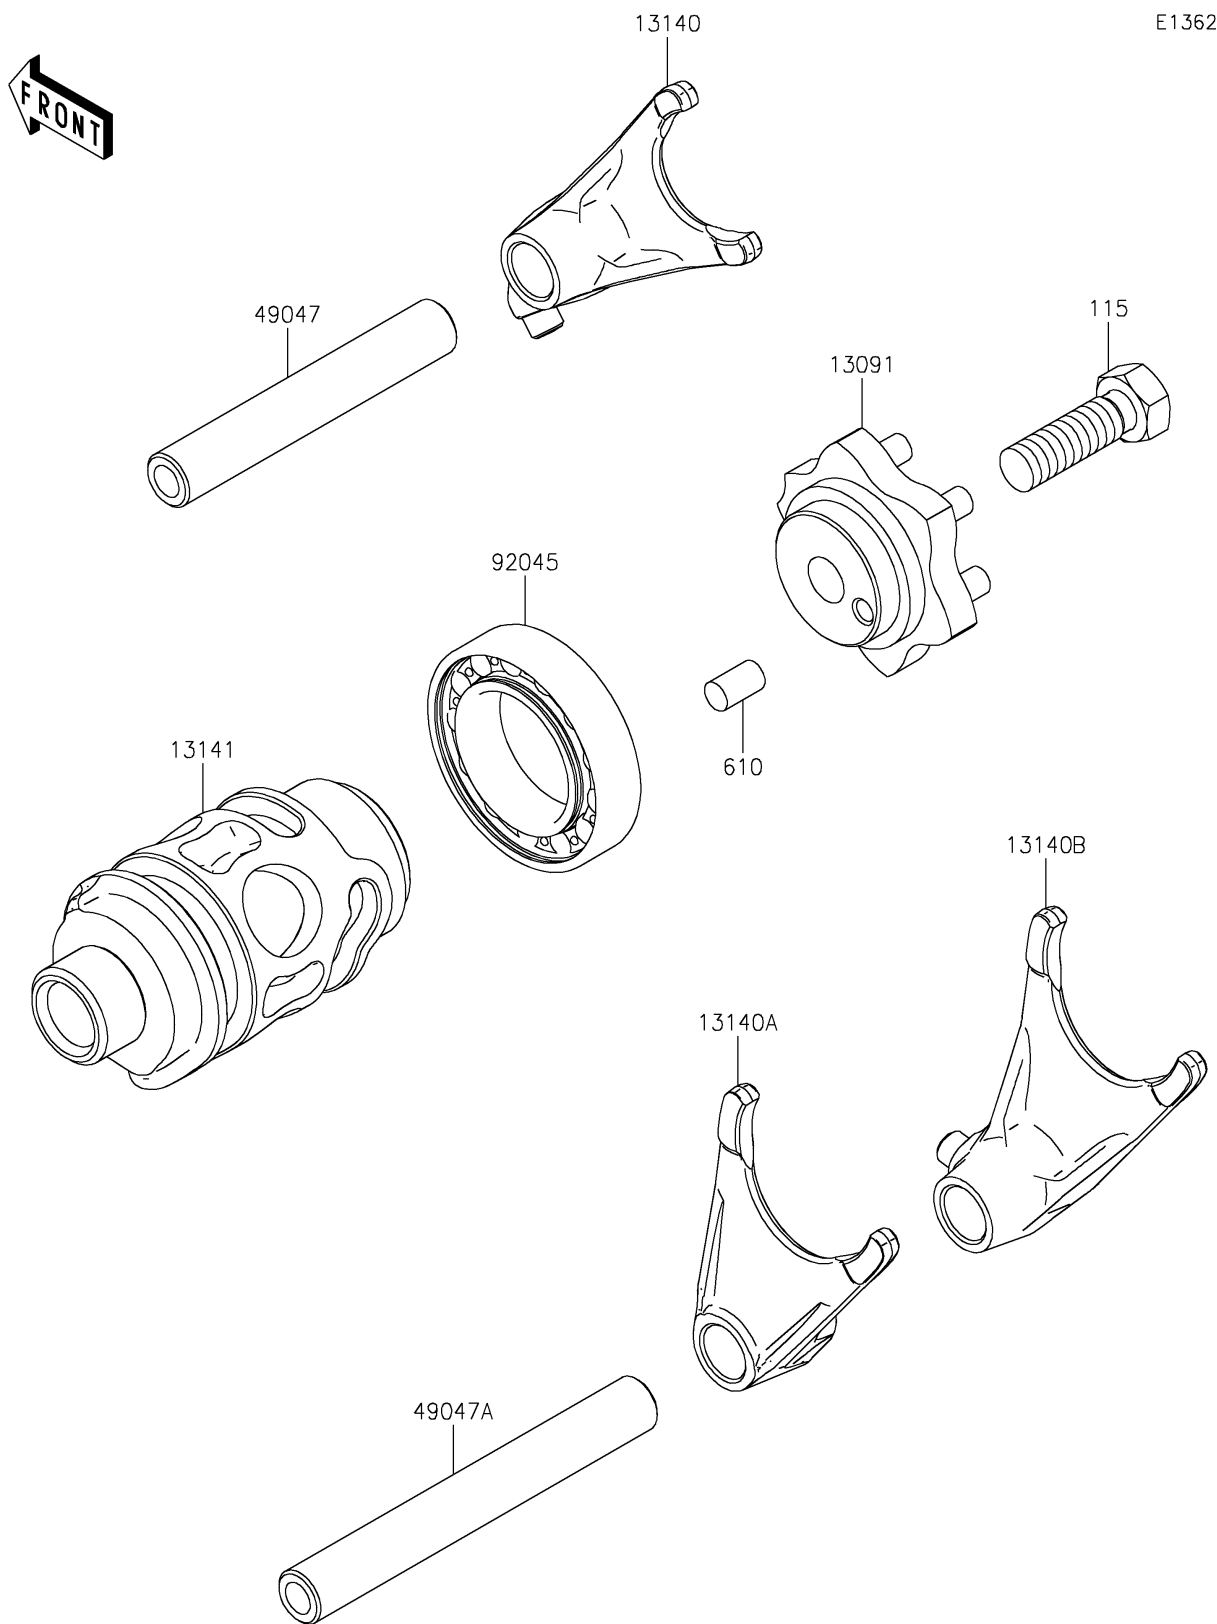

2026 KX™112

PARTS DIAGRAM

Gear Change Drum/Shift Fork(s)

2026 KX™112

PARTS LIST

Gear Change Drum/Shift Fork(s)

ITEM NAME	PART NUMBER	QUANTITY
HOLDER,CHANGE DRUM (Ref # 13091)	13091-1390	1
FORK-SHIFT,5TH&6TH (Ref # 13140)	13140-1302	1
FORK-SHIFT,2ND&3RD (Ref # 13140A)	13140-1303	1
FORK-SHIFT,LOW&4TH (Ref # 13140B)	13140-1304	1
DRUM-CHANGE (Ref # 13141)	13141-1120	1
ROD-SHIFT,5.9X10X64.5 (Ref # 49047)	49047-1063	1
ROD-SHIFT,5.9X10X81 (Ref # 49047A)	49047-1064	1
BEARING-BALL,6905Z (Ref # 92045)	92045-1058	1
BOLT-SMALL-UPSET,8X25 (Ref # 115)	115BA0825	1
ROLLER,4X8 (Ref # 610)	610A0408	1