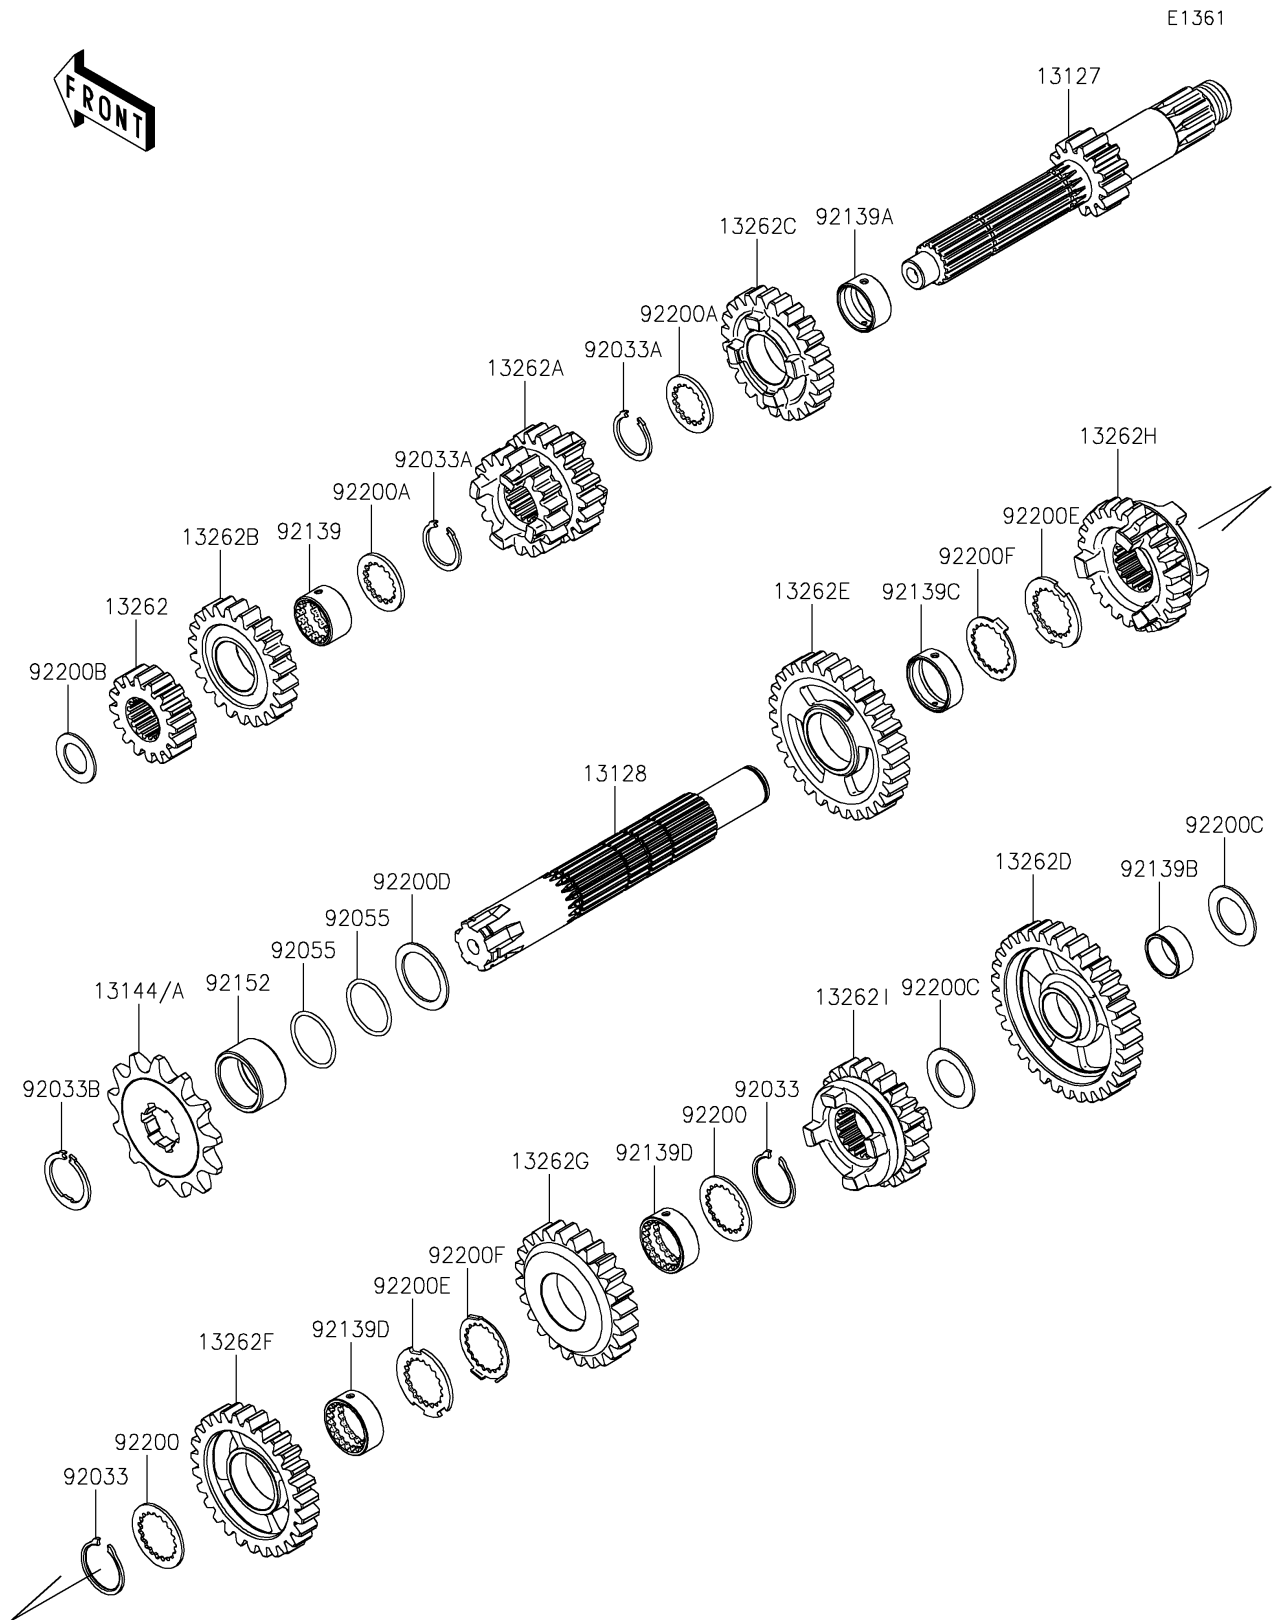

2026 KX™112

PARTS DIAGRAM

Transmission