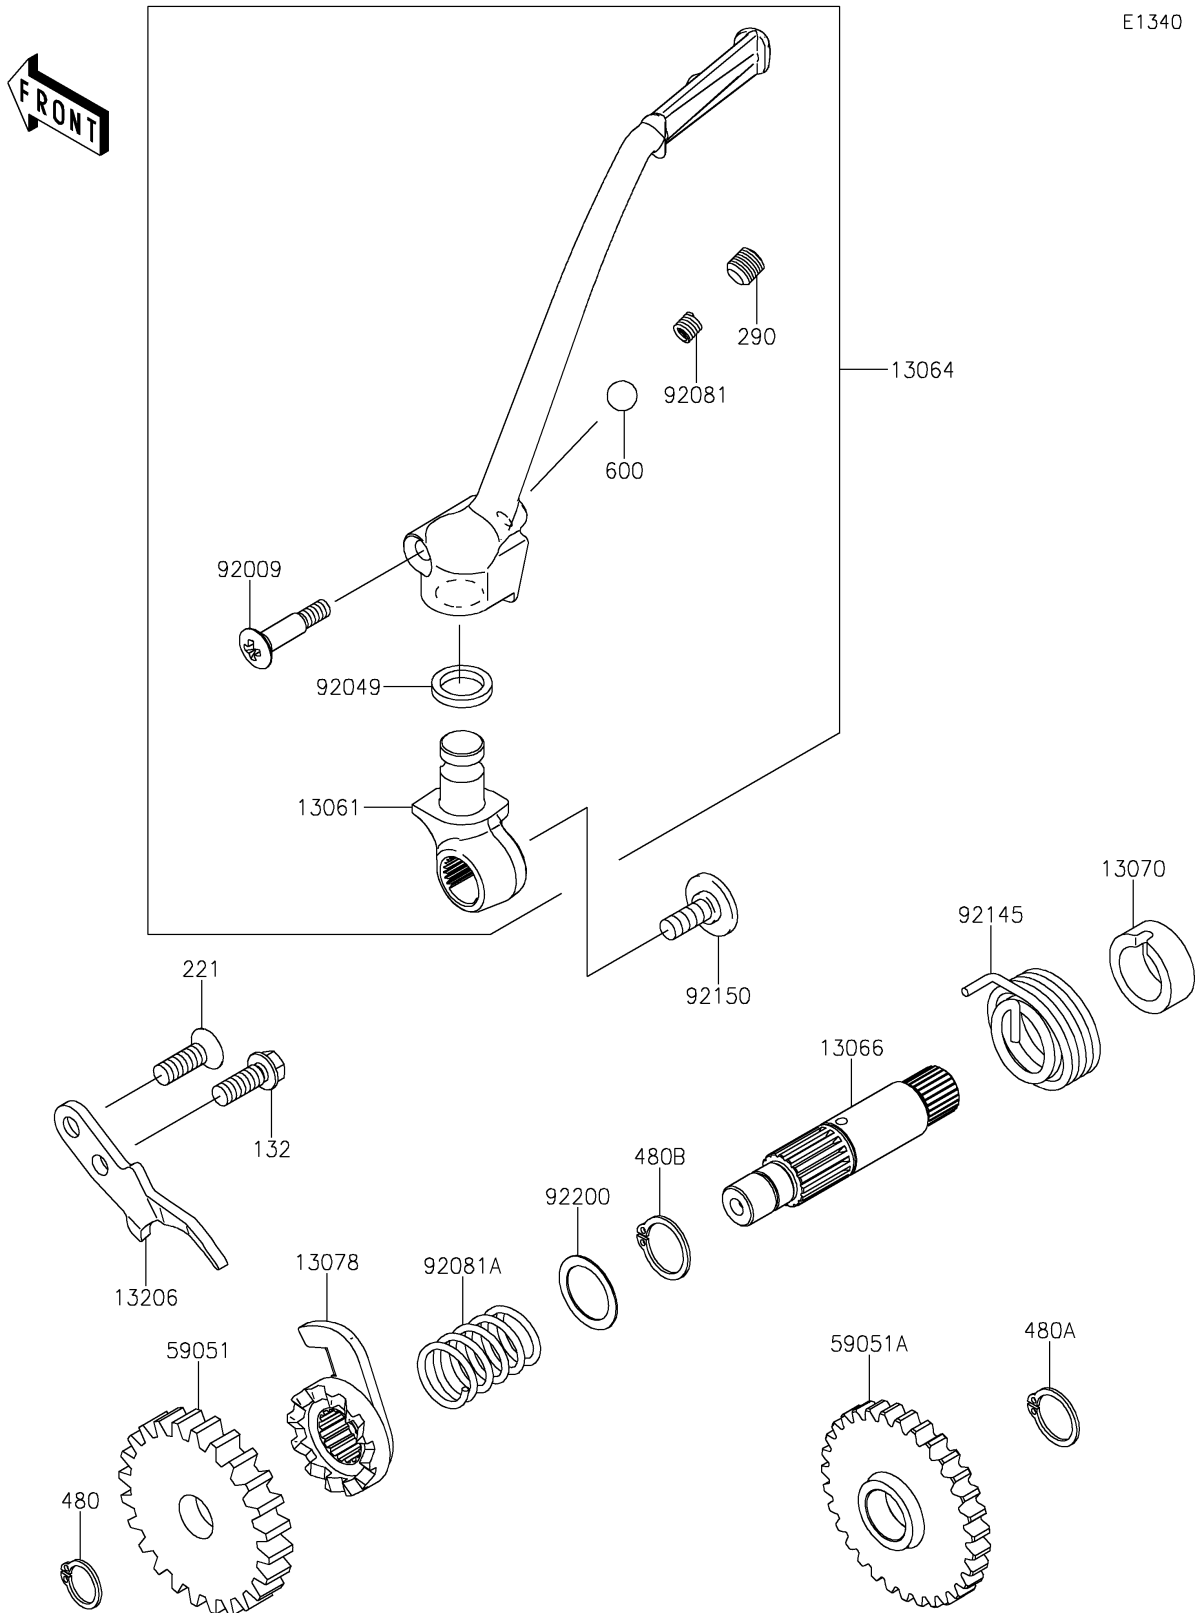

2026 KX™112

PARTS DIAGRAM

Kickstarter Mechanism

E1340

2026 KX™112

PARTS LIST

Kickstarter Mechanism

ITEM NAME	PART NUMBER	QUANTITY
BOSS,KICK PEDAL (Ref # 13061)	13061-1712	1
LEVER-ASSY-KICK,PEDAL (Ref # 13064)	13064-0081	1
SHAFT-KICK (Ref # 13066)	13066-1097	1
GUIDE (Ref # 13070)	13070-1314	1
RATCHET (Ref # 13078)	13078-1004	1
GUIDE-KICK (Ref # 13206)	13206-1066	1
GEAR-SPUR,32T (Ref # 59051)	59051-1026	1
GEAR-SPUR,31T,KICK (Ref # 59051A)	59051-1147	1
SCREW,6X27 (Ref # 92009)	92009-1607	1
SEAL-OIL,SR12162.5 (Ref # 92049)	92049-1468	1
SPRING,KICK PEDAL (Ref # 92081)	92081-020	1
SPRING,RATCHET (Ref # 92081A)	92081-122	1
SPRING (Ref # 92145)	92145-1058	1
BOLT,SOCKET,6X16 (Ref # 92150)	92150-1673	1
WASHER,KICKSHAFT (Ref # 92200)	92200-1209	1
BOLT-FLANGED-SMALL,6X16 (Ref # 132)	132BA0616	1
SCREW-CSK-CROS,6X18 (Ref # 221)	221AA0618	1
SCREW-SET-SOCKET,8X8 (Ref # 290)	290CA0808	1
CIRCLIP-TYPE-C,12MM (Ref # 480)	480J1200	1
CIRCLIP-TYPE-C,15MM (Ref # 480A)	480J1500	1
CIRCLIP-TYPE-C,16MM (Ref # 480B)	480J1600	1
BALL-STEEL,1/4 (Ref # 600)	600A0800	1