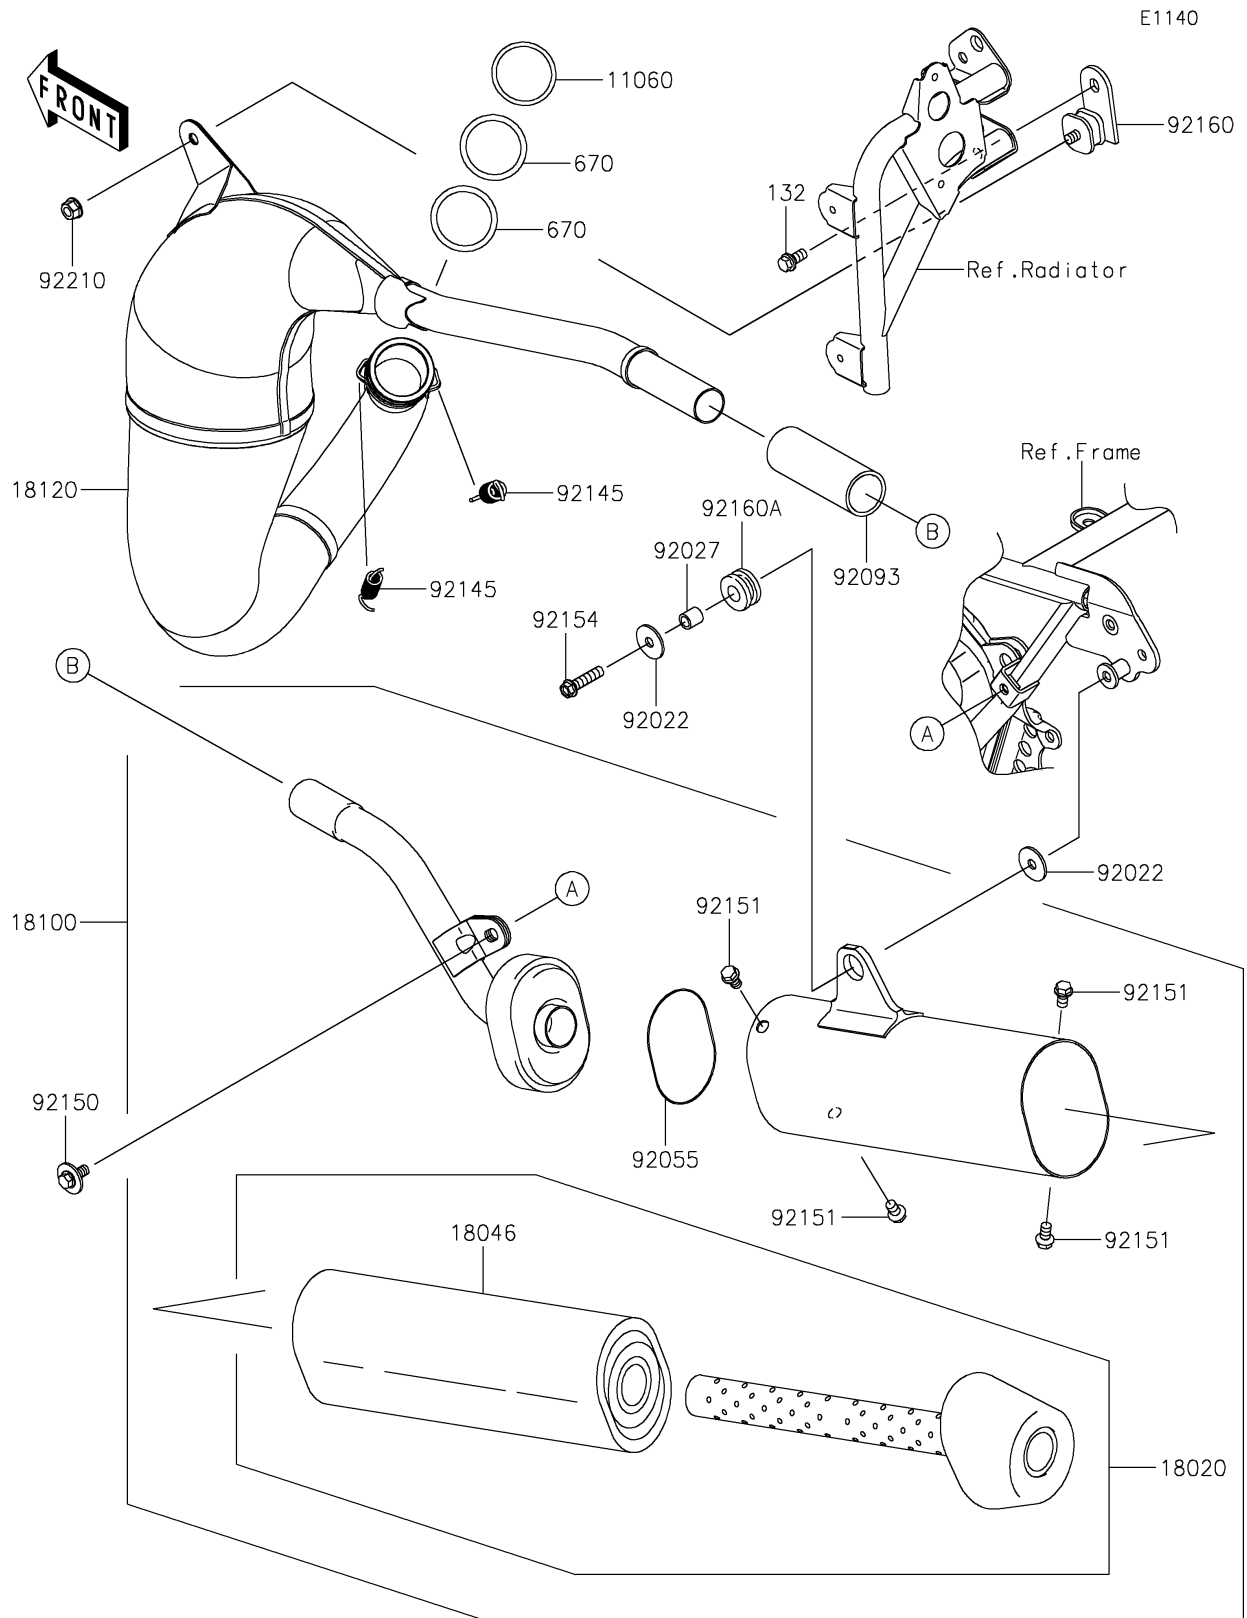

2026 KX™112

PARTS DIAGRAM

Muffler(s)

2026 KX™112

PARTS LIST

Muffler(s)

Kawasaki

Let the Good Times Roll®

ITEM NAME

PART NUMBER

QUANTITY
