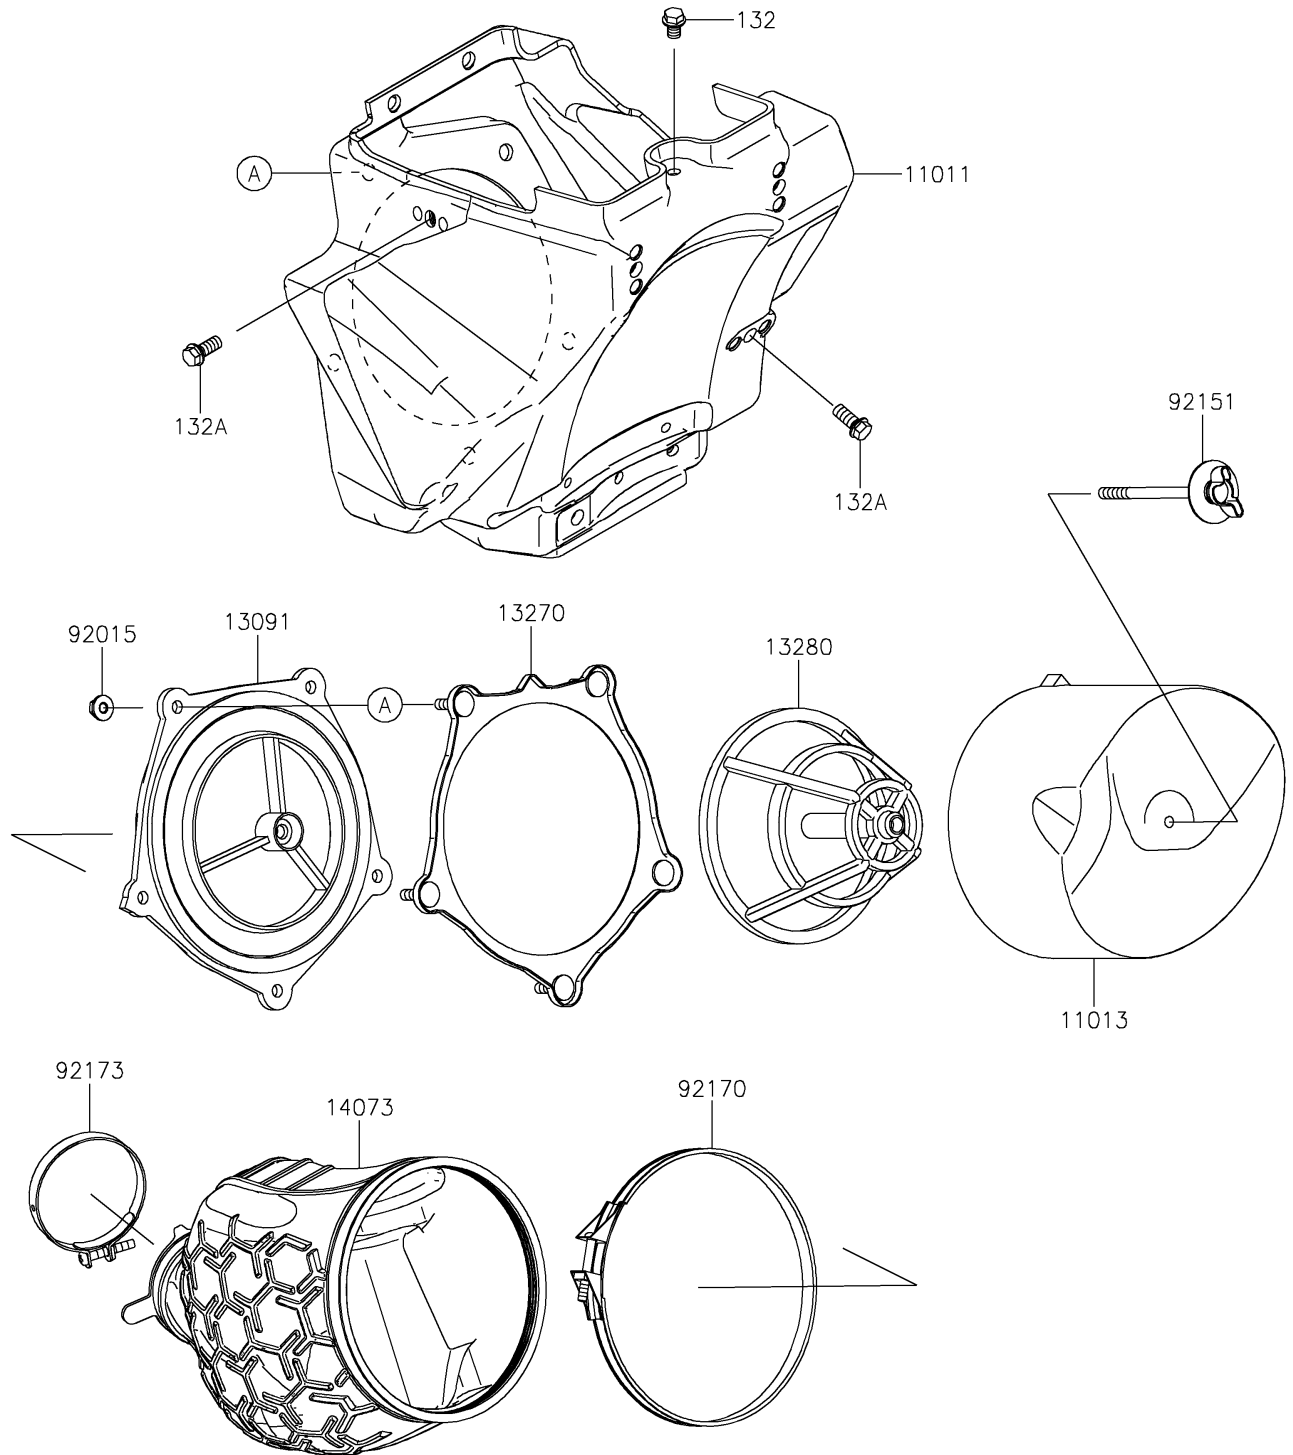

2026 KX™112

PARTS DIAGRAM

Air Cleaner

E1130