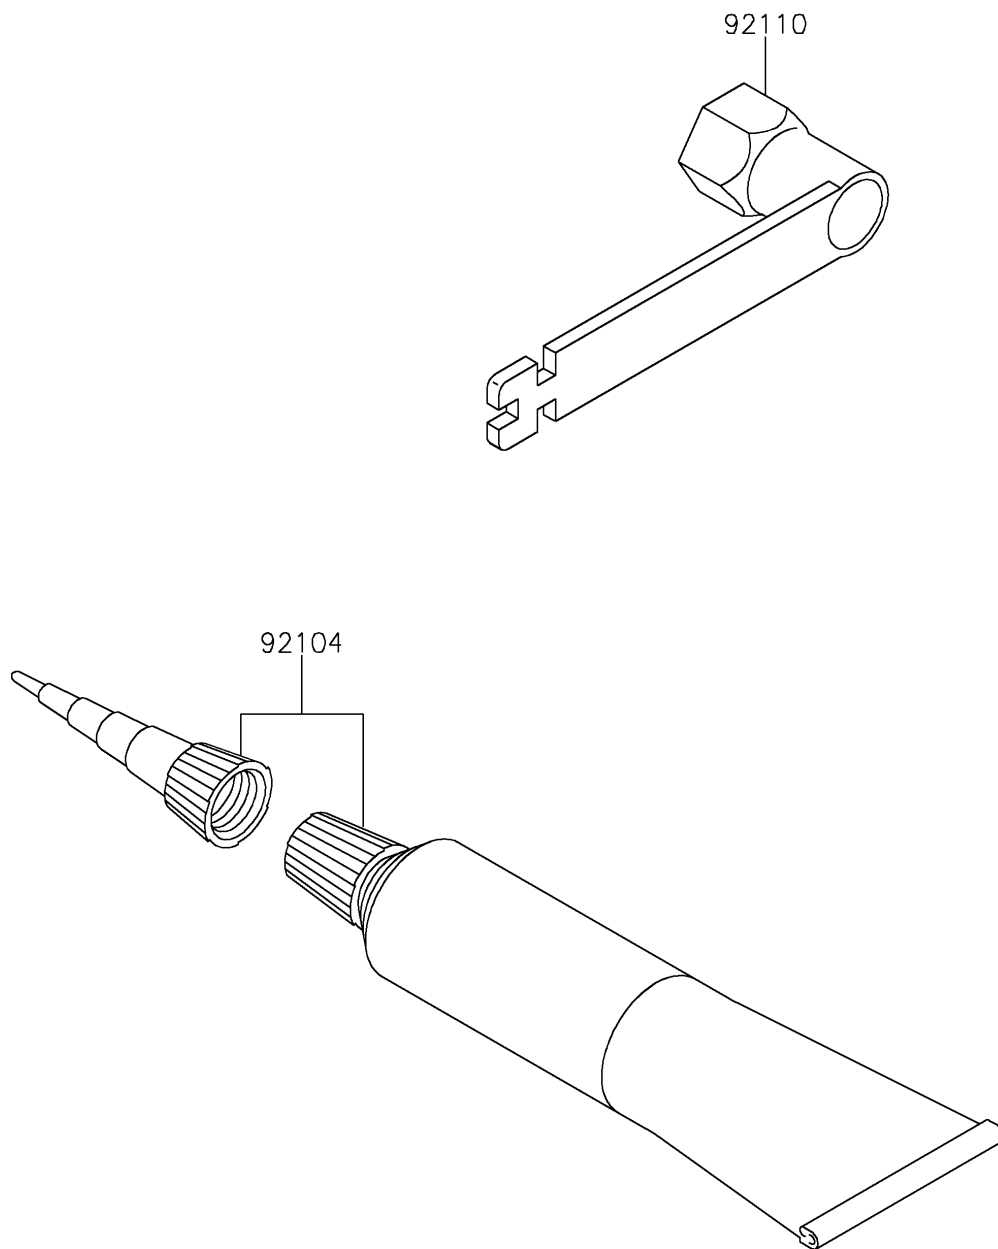

2026 KX™ 85

PARTS DIAGRAM

Owner's Tools

F2810